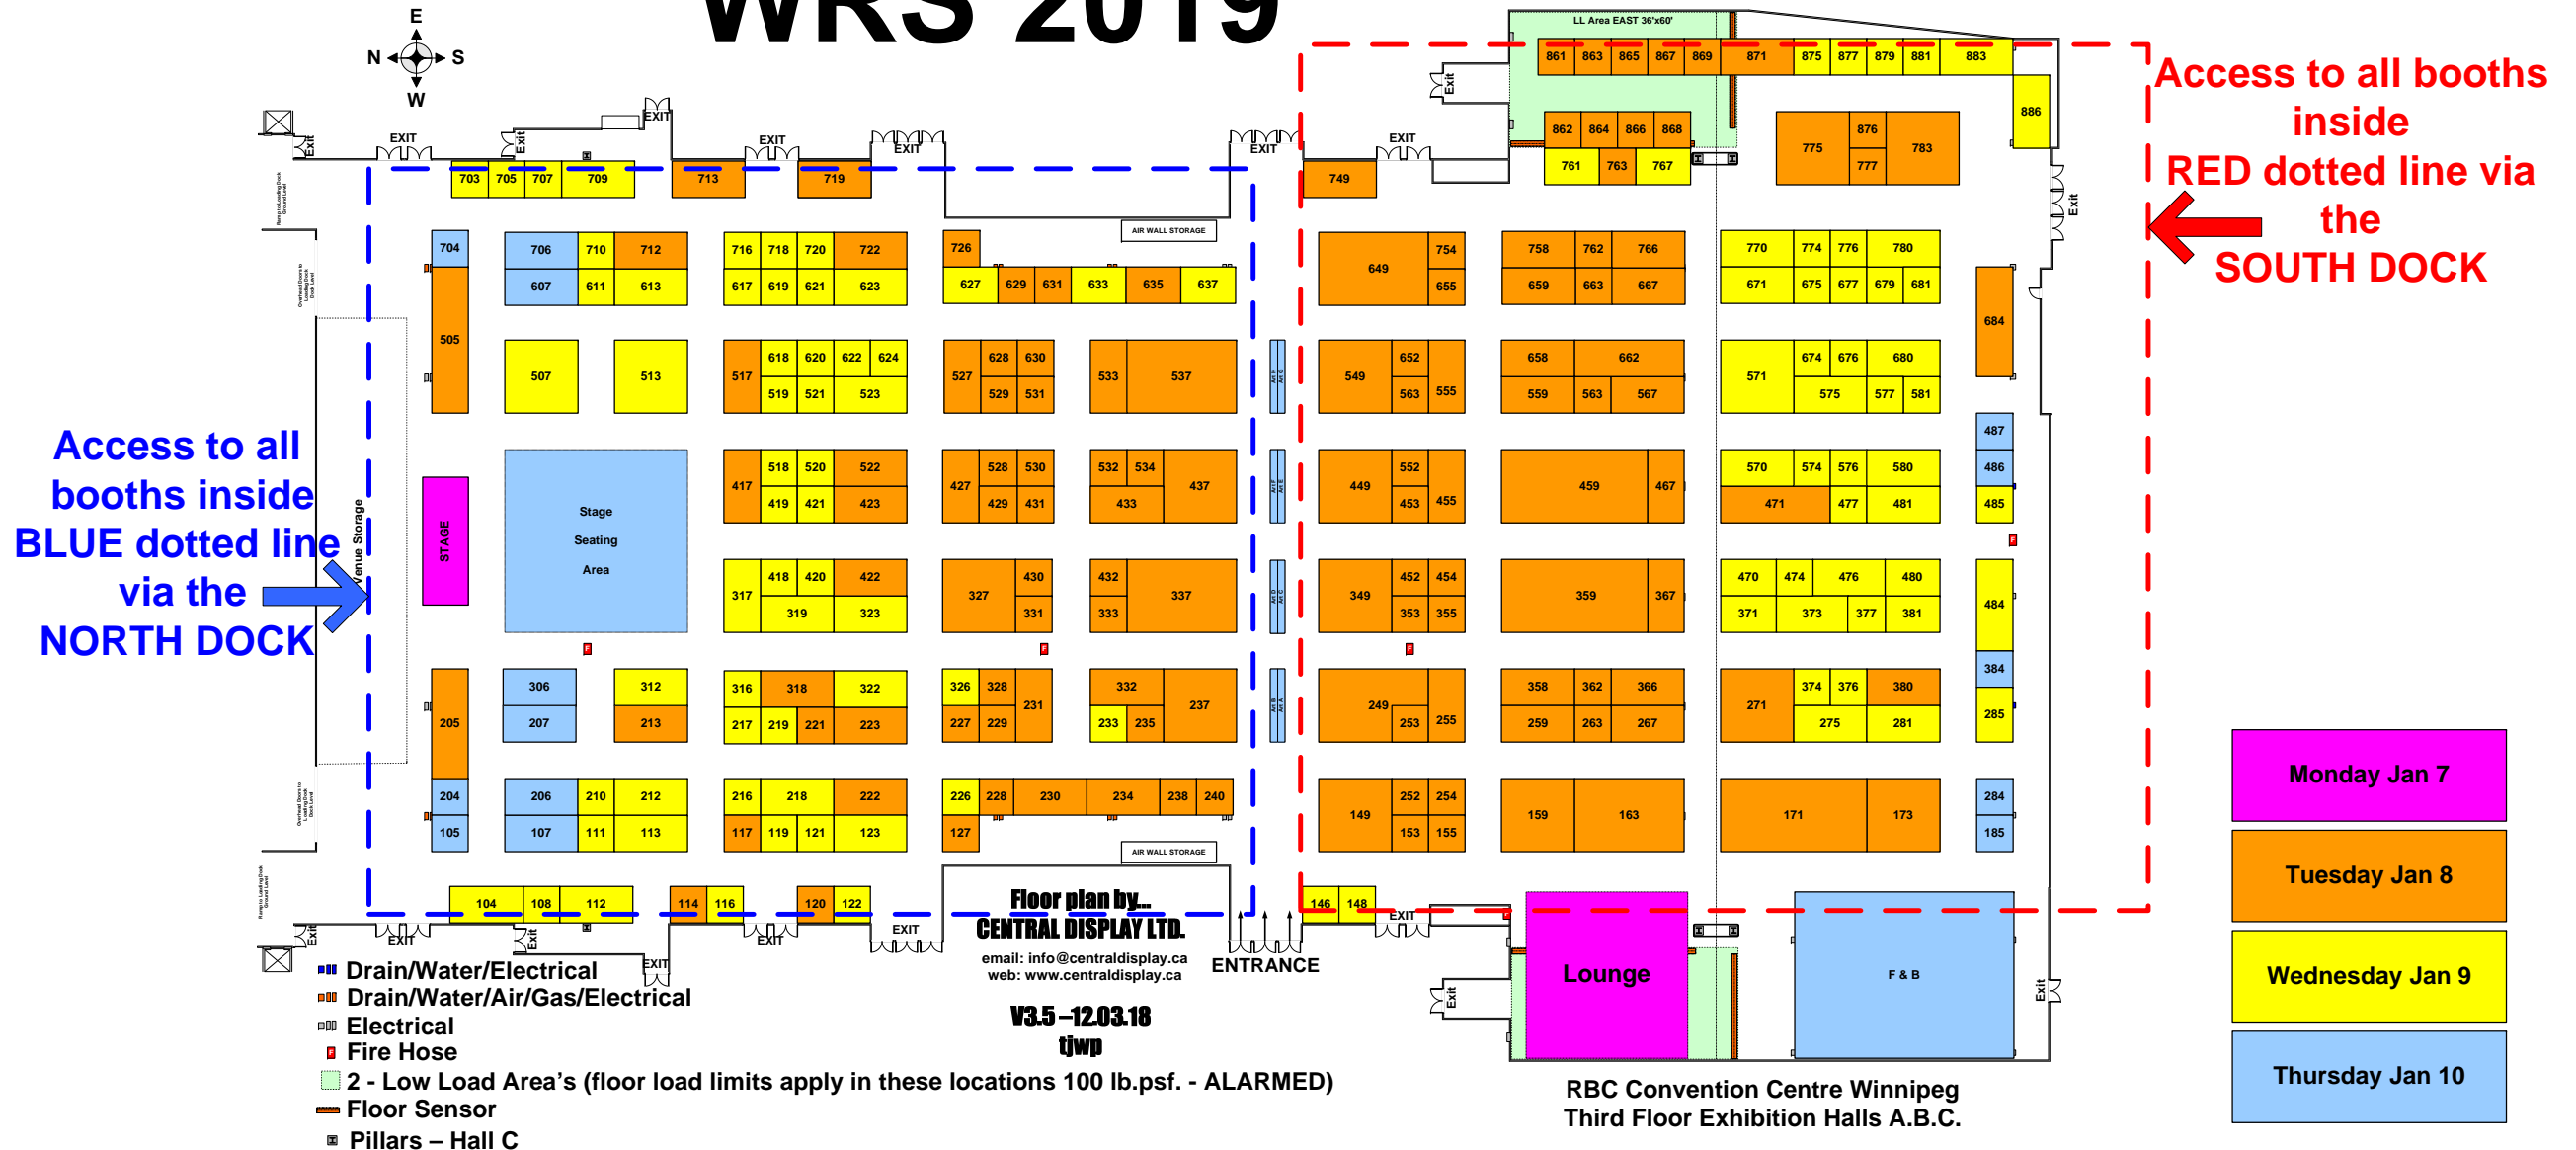

WRS 2019

INGRESS / MOVE IN SCHEDULE MAP

Exhibitor Name	Move In Day	Move In Time	Dock	Booth #	sq. ft.
3 Percent Realty Solution	Thur, Jan 10	8:00 AM	South	284	100
AAA Security	Tue, Jan 8	12:30 PM	South	553	100
Above All Projects	Wed, Jan 9	7:00 AM	North	523	200
Access Storage	Wed, Jan 9	8:30 AM	North	520	100
Access Windows & Doors	Wed, Jan 9	8:00 AM	South	148	100
Action Flooring Design Centre	Wed, Jan 9	10:00 AM	North	619	100
Adult & Teen Challenge of Central Canada	Tue, Jan 8	11:00 AM	North	235	100
Advance Exteriors & Renovations	Tue, Jan 8	10:00 AM	North	433	200
Advance Robotic Duct Cleaning	Tue, Jan 8	1:30 PM	North	227	100
Aire Serv Winnipeg	Wed, Jan 9	9:30 AM	South	674	100
Alair Homes	Tue, Jan 8	3:00 PM	South	567	200
All Canadian Renovations Ltd.	Thur, Jan 10	12:00 PM	North	206	200
Allied Roofing Inc.	Thur, Jan 10	12:30 PM	North	607	200
AMD Stairs	Tue, Jan 8	10:00 AM	South	254	100
Aqua-Tech	Wed, Jan 9	7:00 AM	North	623	200
Assiniboine Credit Union	Wed, Jan 9	10:30 AM	North	613	200
Avonlea Interior Products	Wed, Jan 9	10:00 AM	North	618	100
AWC Builders Ltd.	Wed, Jan 9	10:00 AM	North	518	100
Backyard Paradise	Tue, Jan 8	10:00 AM	North	533	200
Bath Fitter	Tue, Jan 8	1:30 PM	South	684	300
Bathroom Experts (formerly Rocket Rooter Inc.)	Tue, Jan 8	10:00 AM	South	355	100
Batten Industries	Wed, Jan 9	1:30 PM	South	470, 767, 761	450
Bell MTS	Tue, Jan 8	7:00 AM	South	549	400
Better Business Bureau Serving Manitoba & NW Ontario	Thur, Jan 10	12:30 PM	North	704	100
Blind Adventures	Tue, Jan 8	2:00 PM	South	652	100
Bowden Construction Ltd.	Tue, Jan 8	8:00 AM	South	253	100
Budget Blinds	Wed, Jan 9	9:00 AM	South	373	200
Canoak Flooring	Wed, Jan 9	9:30 AM	North	116	100
Carrara Tile & Marble	Wed, Jan 9	11:00 AM	South	680	200
Chapel Lawn	Wed, Jan 9	10:30 AM	North	617	100
Chris Guenther REALTOR Sutton Group - Kilkenny Real Estate	Tue, Jan 8	12:30 PM	North	528	100
City of Winnipeg - Planning, Property & Development Dept	Wed, Jan 9	9:30 AM	North	316	100
Clean Line Sewer And Drain	Tue, Jan 8	11:30 AM	North	530	100
Climate Change Heating and Cooling	Wed, Jan 9	8:00 AM	South	570	200
Compass Contractor Ltd.	Tue, Jan 8	10:30 AM	North	532	100
Construction-Drawing.com	Tue, Jan 8	12:00 PM	North	431	100
Cosentino Canada	Wed, Jan 9	10:30 AM	North	112	200
Culligan Water Stewart Water Conditioning	Wed, Jan 9	8:00 AM	North	621	100
Cut It Sales	Tue, Jan 8	11:00 AM	North	631	100
Cutco Cutlery	Tue, Jan 8	2:00 PM	South	453	100