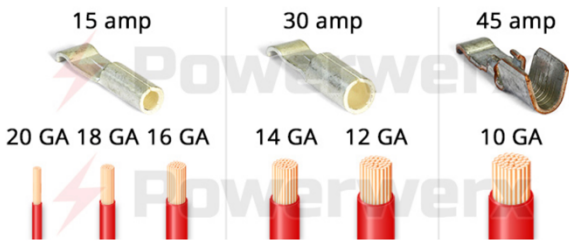

Proper Way To Use Your Surge Protector

Approved Plug End With Ground

Know The Proper Size Power Supply For The Total Amps Used

NO Daisy Chaining Of: Power Cords, Surge Protectors, Or Outlet Splitters.

NO Homemade Power Splitters Allowed EVER, For Any Reason.