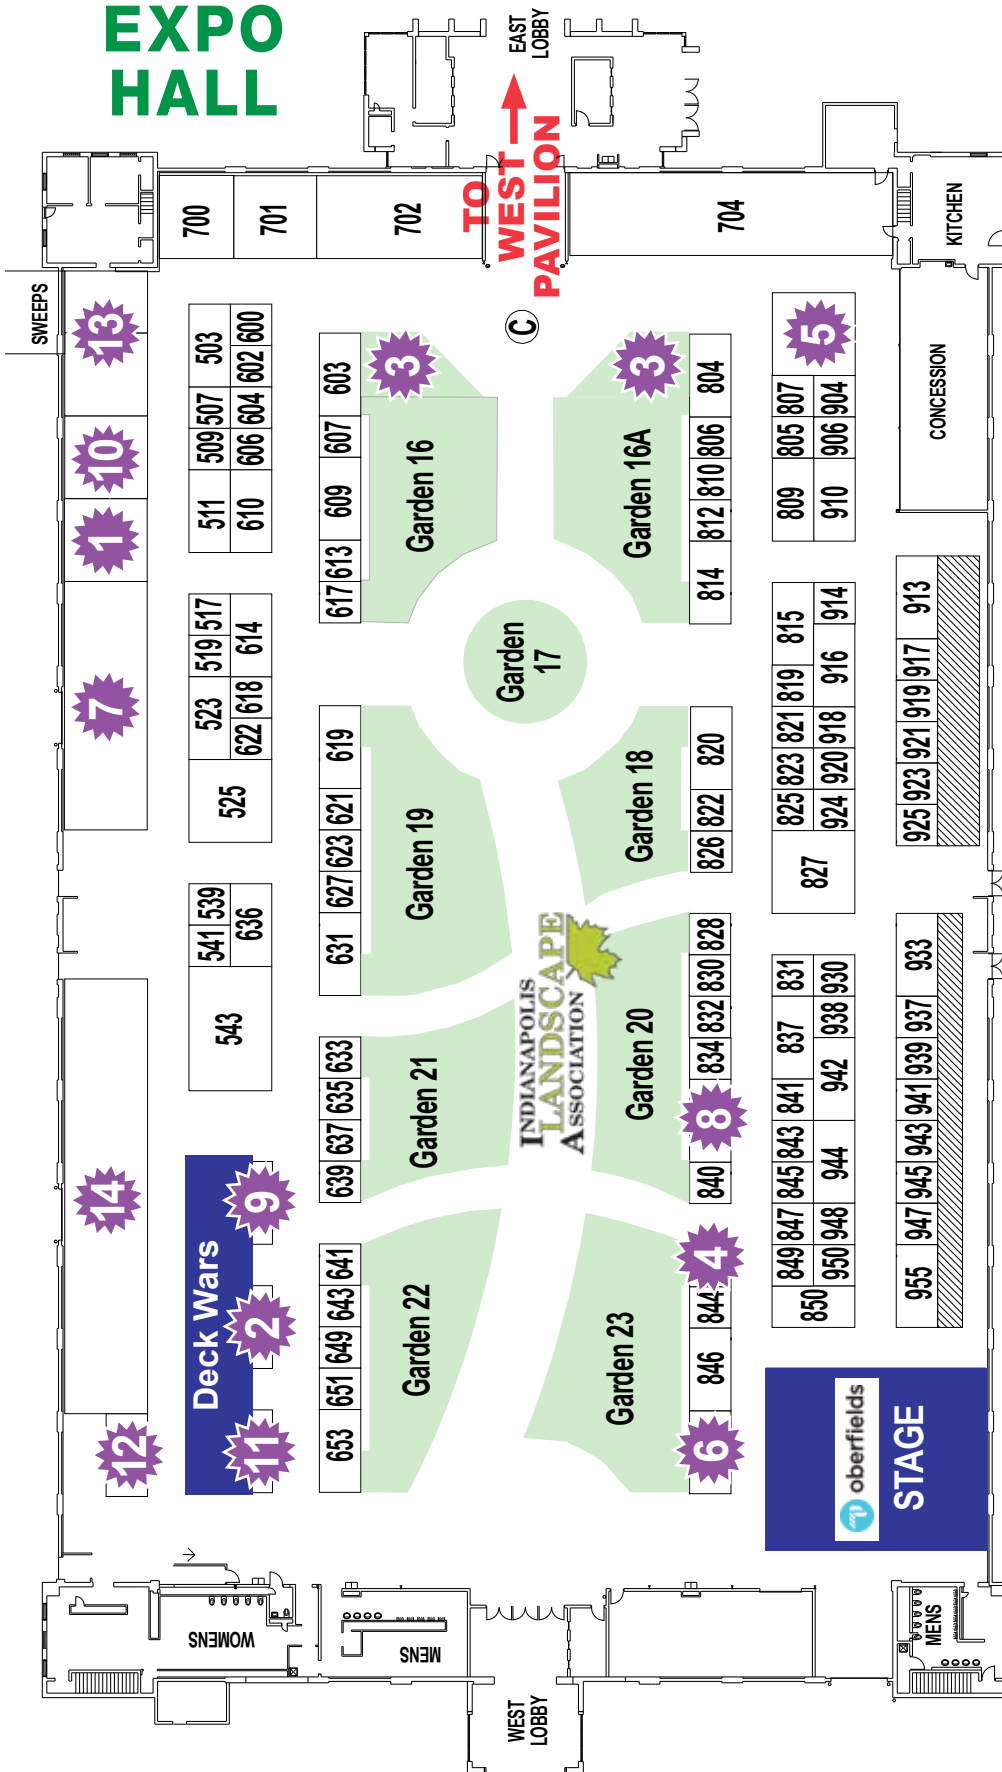

EXPO HALL

1 **GT CARTS**

2 **ADVANCEDECK & SUNROOM COMPANY**

3 **GRANITE TRANSFORMATIONS For Kitchens & Baths**

4 **CHEVROLET** ChooseYourChevy.com

5 **GHS Good Health Saunas.**

6 **GRANITE TRANSFORMATIONS For Kitchens & Baths**

7 **FLY OUTDOOR SERVICES**

8 **MERRIFIELD Estenow, LLC**

9 **PARADIGM CONSTRUCTION**

10 **PURDUE UNIVERSITY** JARVIS EXTENSION MASTER GARDENER PROGRAM

11 **T&T CONSTRUCTION** BUILDING BETTER BY DESIGN

12 **EVERDRY WATERPROOFING**

13 **Universal Windows Direct**

14 **Trex**