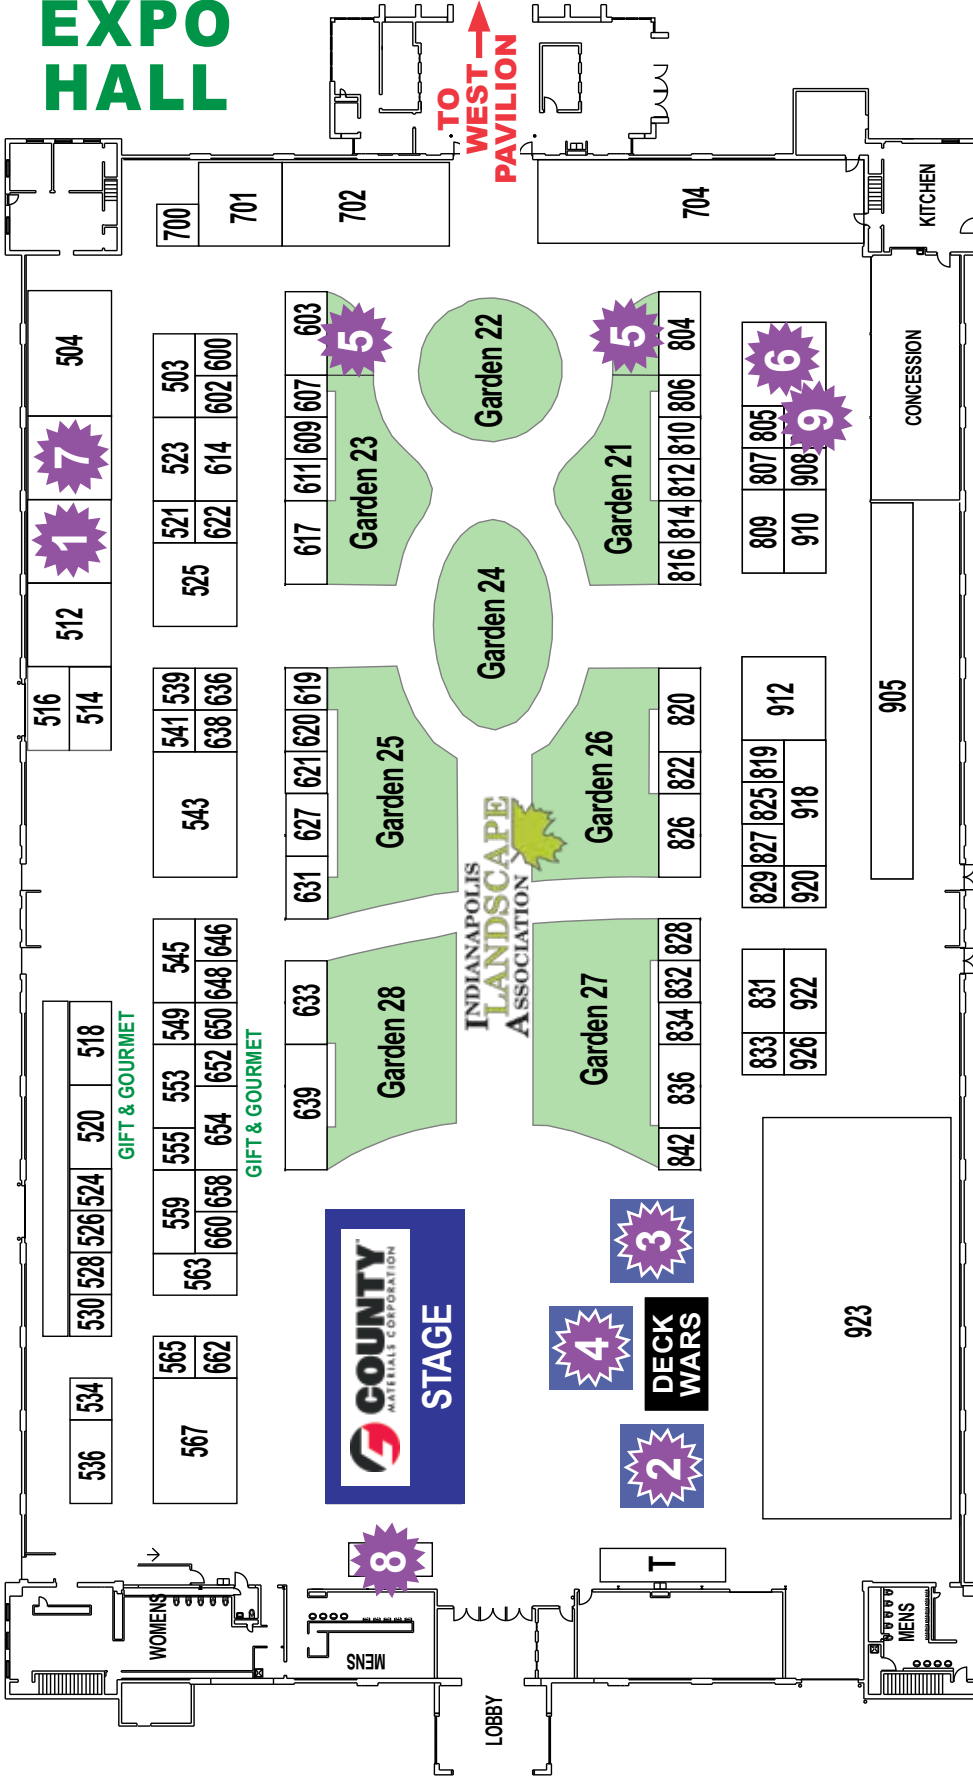

EXPO HALL

1 Abby's GARDEN PARTIES

2 ADVANCE DECK & SUNROOM COMPANY

3 BUNNER BUILDING L.L.C.

4 CFC Remodeling
Your Dream Our Passion

5 Central Indiana Chevy Dealers
CHEVROLET

6 GHS Good Health Saunas.
Relax. Rejuvenate. Renew.

7 PURDUE UNIVERSITY
PURDUE EXTENSION MASTER GARDENER PROGRAM

8 Trex

9 TRUGREEN

TO WEST → PAVILION

WOMENS

MENS

LOBBY

KITCHEN

CONCESSION

923

905

912

918

908

909

809

810

806

804

820

822

826

829

827

825

819

920

918

912

831

833

922

842

836

834

832

828

844

851

852

853

854

855

856

857

858

859

860

861

862

863

864

865

866

867

868

869

870

871

872

873

874

875

876

877

878

879

880

881

882

883

884

885

886

887

888

889

890

891

892

893

894

895

896

897

898

899

900

901

902

903

904

905

906

907

908

909

910

911

912

913

914

915

916

917

918

919

920

921

922

923

924

925

926

927

928

929

930

931

932

933

934

935

936

937

938

939

940

941

942

943

944

945

946

947

948

949

950