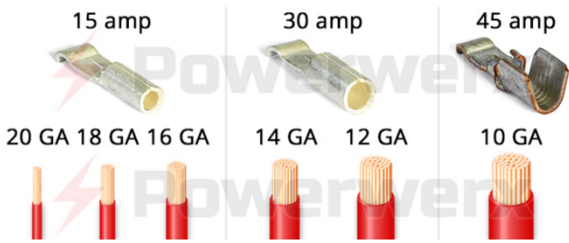

Proper Way To Use Your Surge Protector

Approved Plug End With Ground

Know The Proper Size Power Supply For The Total Amps Used

NO Homemade Power Splitters Allowed EVER, For Any Reason.