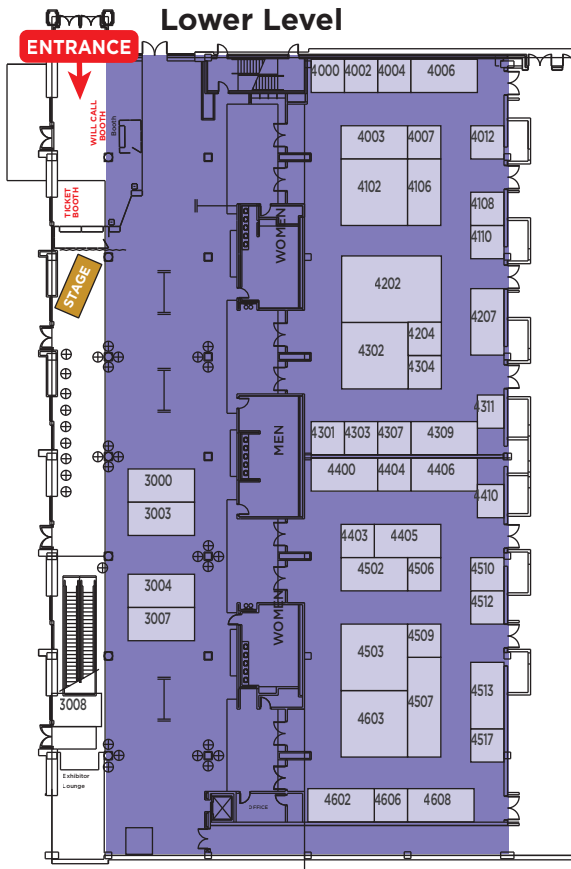

# MOVE-IN SCHEDULE

KANSAS CITY

*Holiday*

BOUTIQUE

SINCE 2011

**NOV. 21-24, 2024**

Overland Park Conv. Center

- TUE 2 p.m. - 7 p.m.
- TUE 8 a.m. - 2 p.m.
- WED 8 a.m. - 2 p.m.
- WED 2 p.m. - 7 p.m.