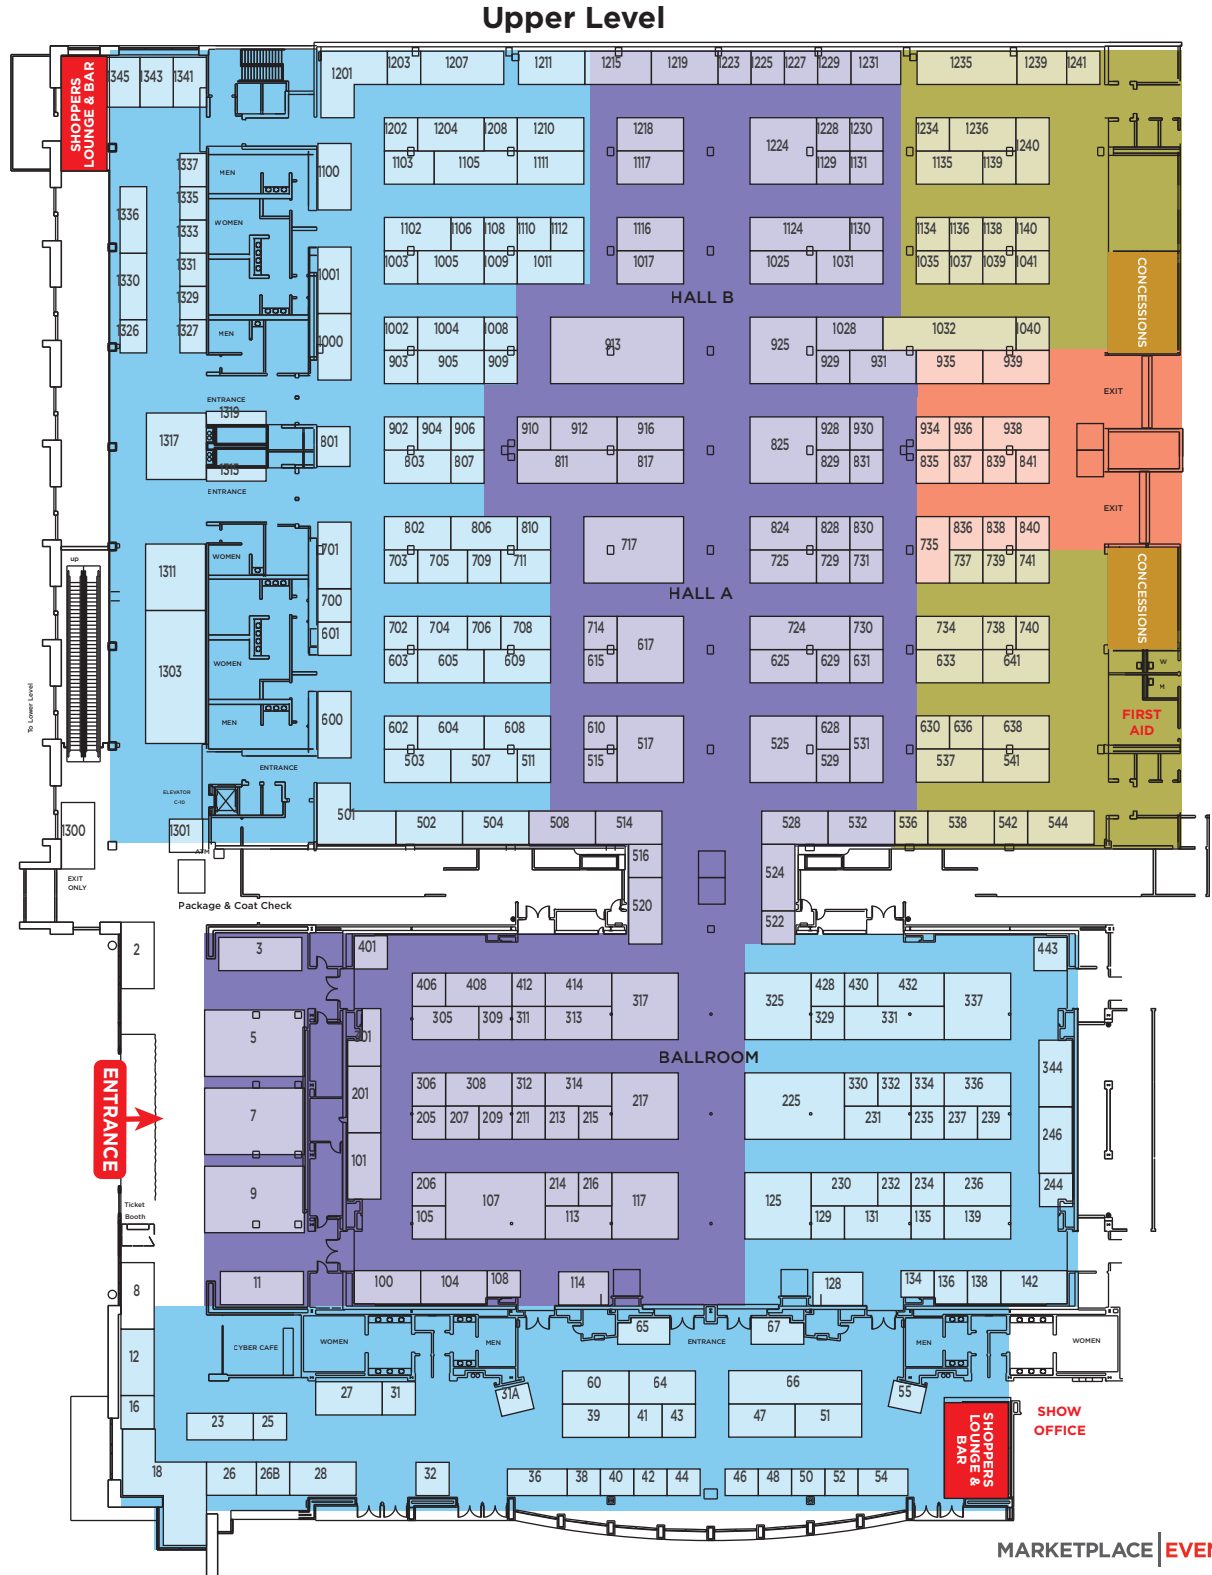

# MOVE-IN SCHEDULE

KANSAS CITY

*Holiday*

BOUTIQUE

SINCE 2011

**NOV. 21-24, 2024**

Overland Park Conv. Center

- TUE 2 p.m. - 7 p.m.
- TUE 8 a.m. - 2 p.m.
- WED 8 a.m. - 2 p.m.
- WED 2 p.m. - 7 p.m.

KCHolidayBoutique.com

MARKETPLACE **EVENTS**