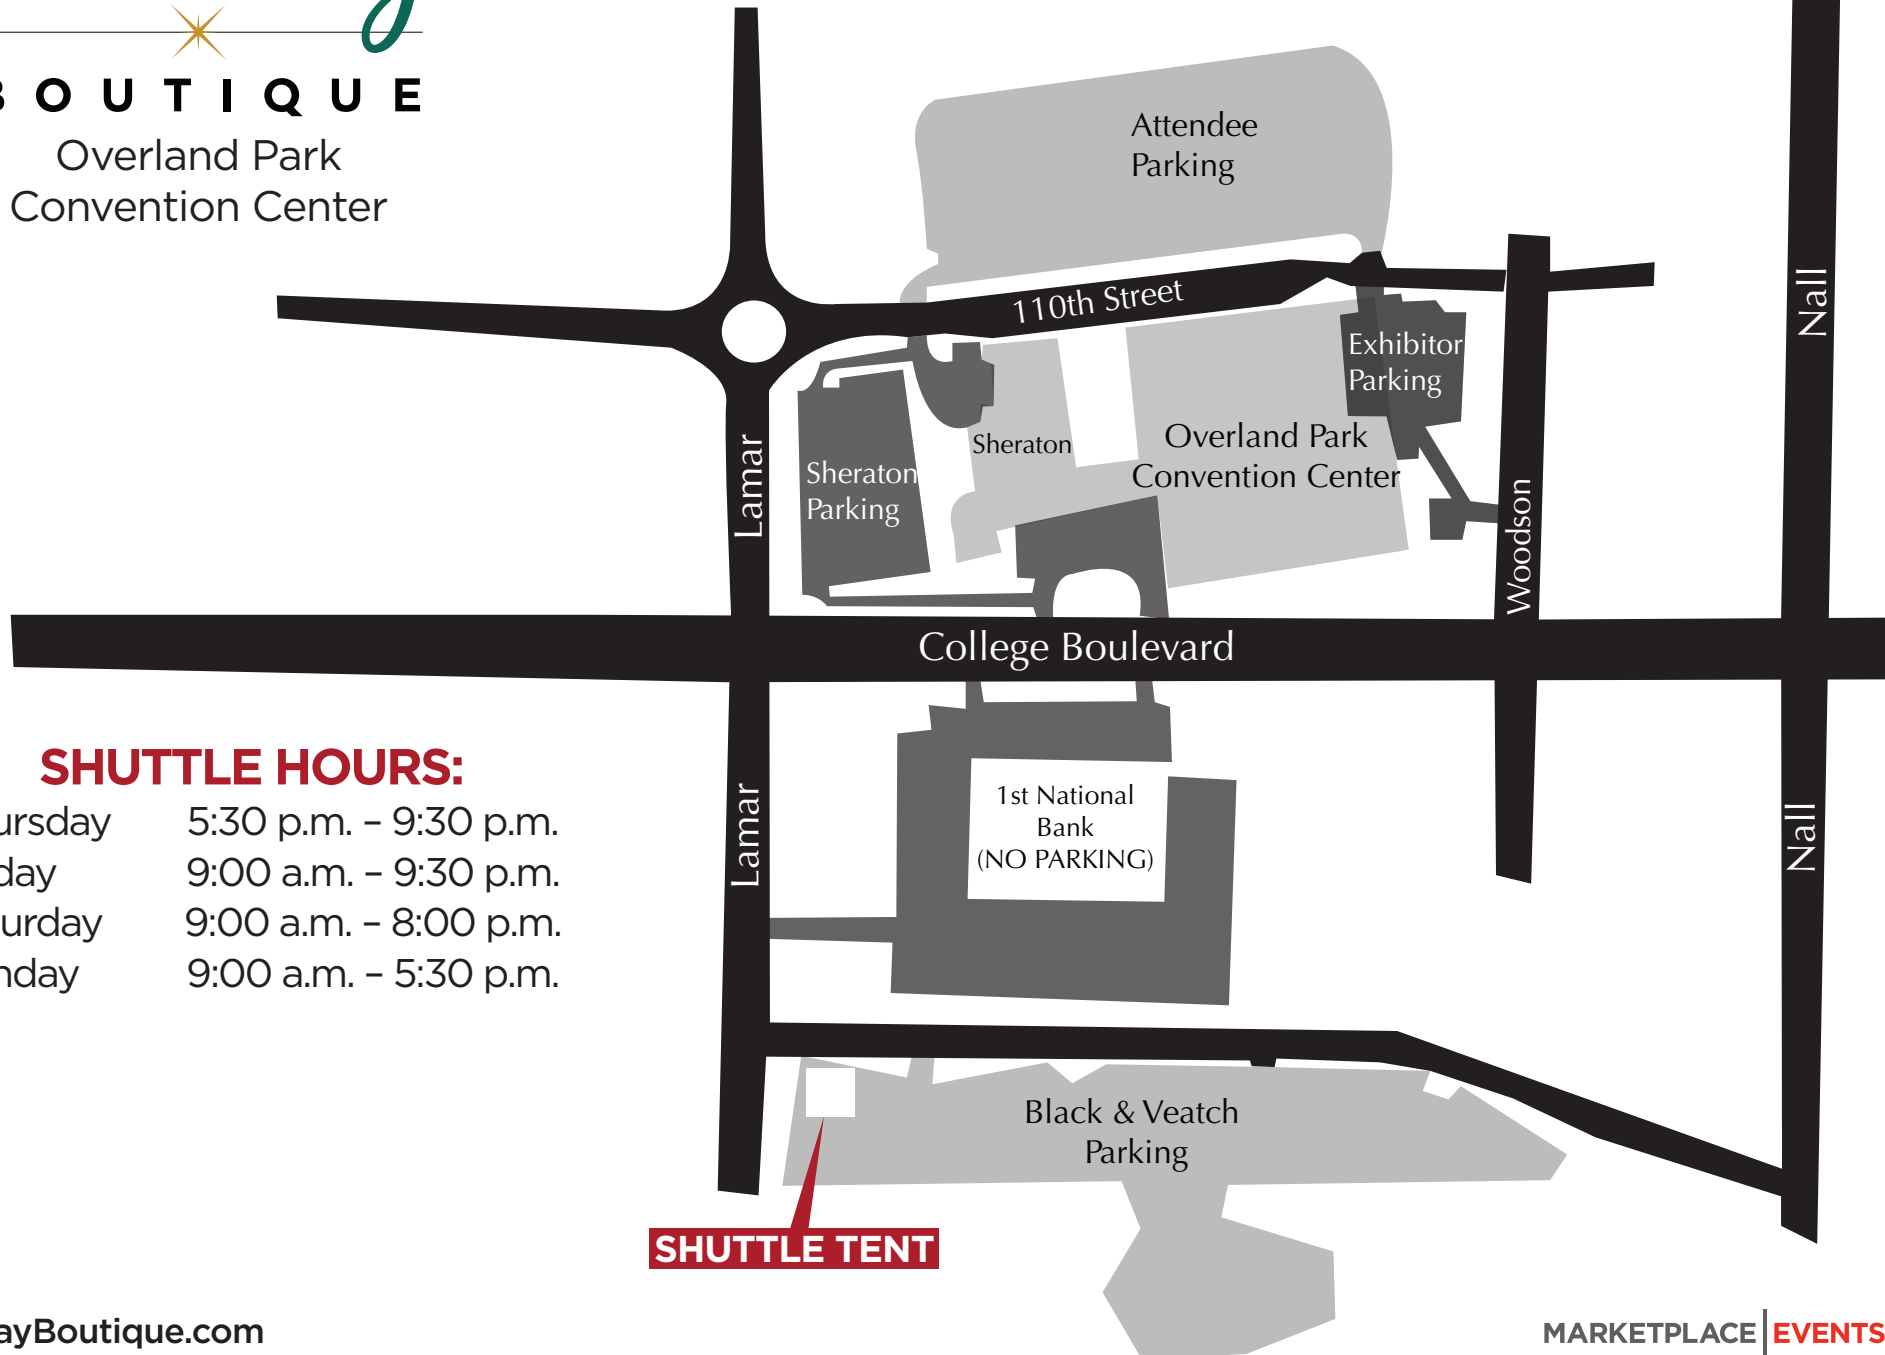

Holiday

BOUTIQUE

Overland Park
Convention Center

SHUTTLE HOURS:

Thursday	5:30 p.m. – 9:30 p.m.
Friday	9:00 a.m. – 9:30 p.m.
Saturday	9:00 a.m. – 8:00 p.m.
Sunday	9:00 a.m. – 5:30 p.m.

SHUTTLE TENT

Holiday

BOUTIQUE

Overland Park
Convention Center

MARRIOTT SHUTTLE HOURS:

Thursday	9:00 a.m. to 9:30 p.m.
Friday	9:00 a.m. to 9:30 p.m.
Saturday	9:00 a.m. to 8:00 p.m.
Sunday	9:00 a.m. to 5:30 p.m.