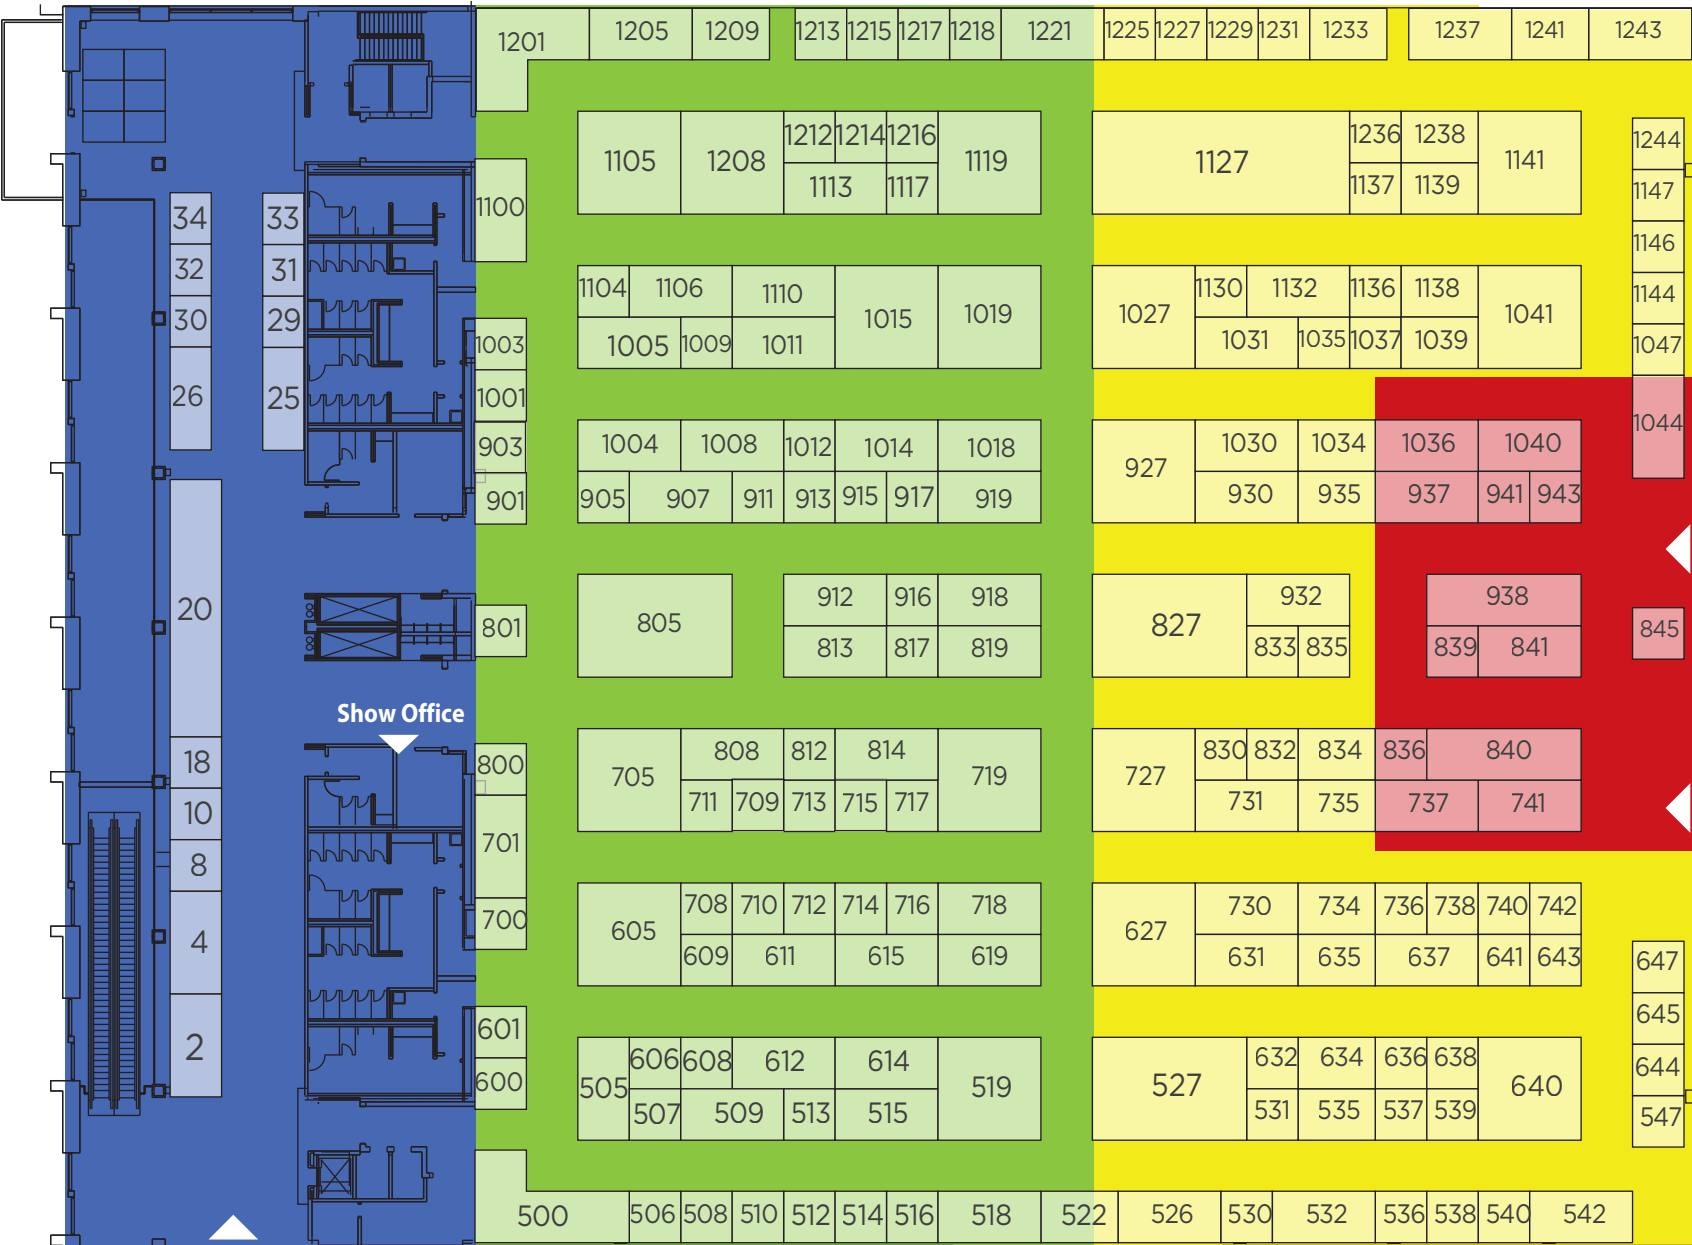

MOVE-IN SCHEDULE

Tuesday 9 am - 5 pm
BLUE SECTION IS ALREADY CARPETED

Tuesday 9 am - 5 pm

Wednesday 9 am - 6 pm

Thursday 8 am - 8 pm
RED SECTION NO DRIVING IN AFTER 12 PM

THE JOCO
HOME
 +REMODELING
SHOW
 — SINCE 2016 —

ALL SECTIONS
 Cannot drive vehicle into the building or begin move-in process before scheduled time (unless approved by management).

RED SECTION
 is last in, first out. Must move out Sunday immediately following show close to clear pathway to loading dock doors.

Consumer Entrance