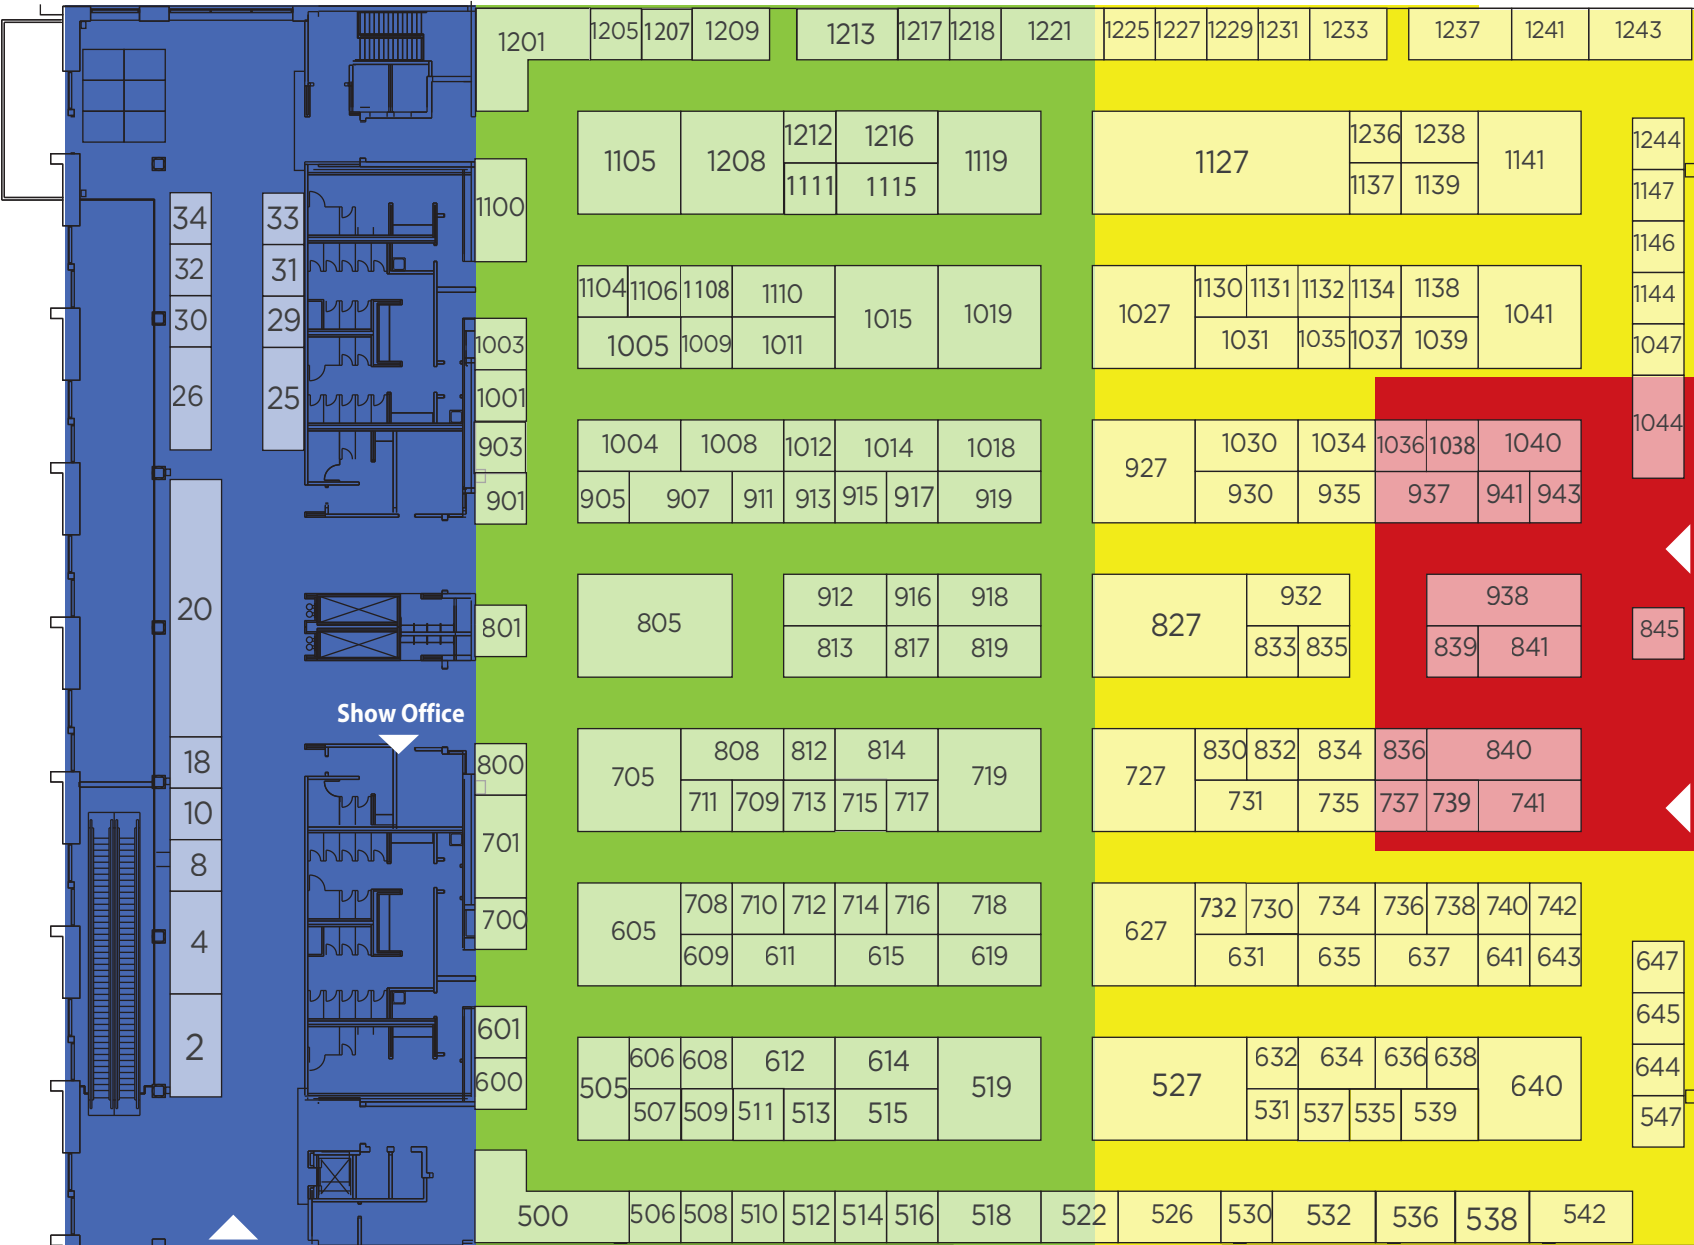

MOVE-IN SCHEDULE

Tuesday 9 am - 5 pm
BLUE SECTION IS ALREADY CARPETED

Tuesday 9 am - 5 pm

Wednesday 9 am - 6 pm

Thursday 8 am - 8 pm
RED SECTION NO DRIVING IN AFTER 12 PM

THE JOCO
HOME
 +REMODELING
SHOW
 SINCE 2016

ALL SECTIONS
 Cannot drive vehicle into the building or begin move-in process before scheduled time (unless approved by management).

RED SECTION
 is last in, first out. Must move out Sunday immediately following show close to clear pathway to loading dock doors.

Consumer Entrance