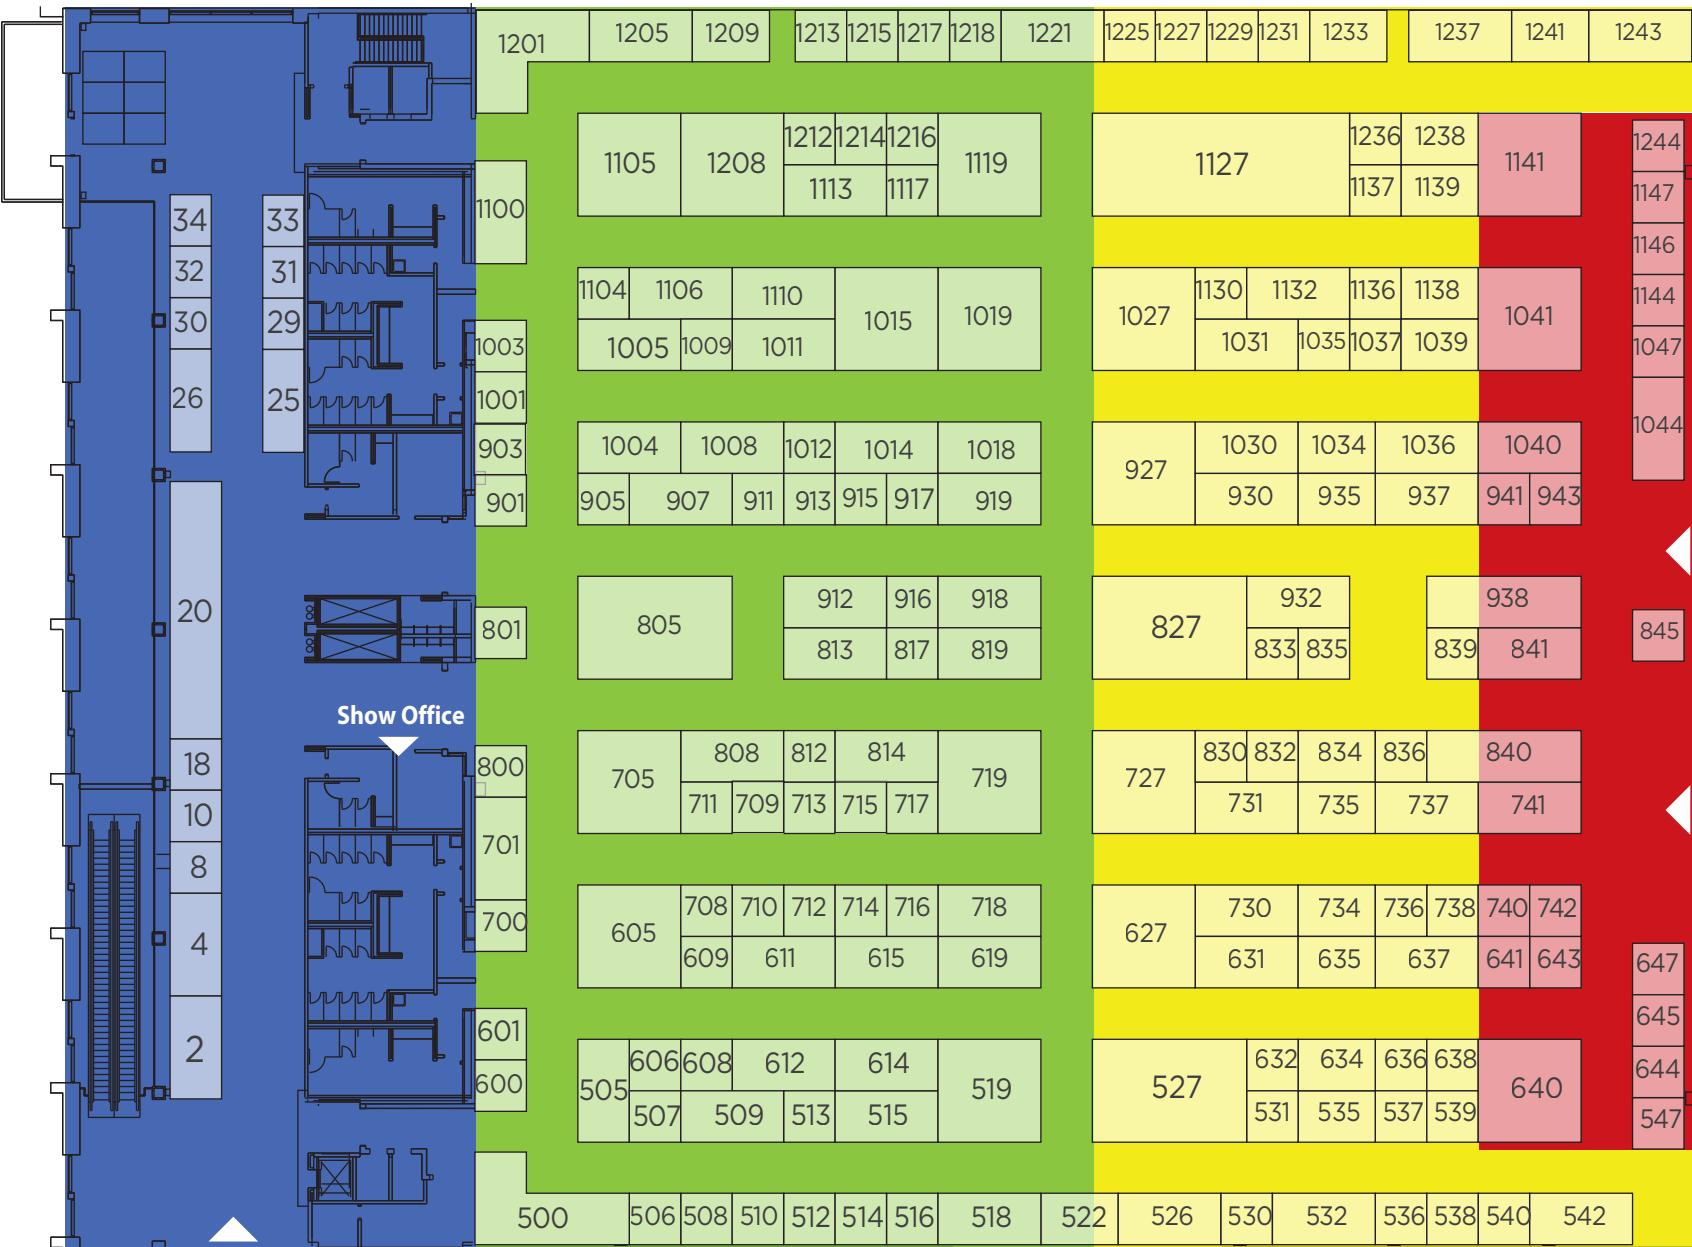

MOVE-IN SCHEDULE

Tuesday 9 am - 5 pm
BLUE SECTION IS ALREADY CARPETED

Tuesday 9 am - 5 pm

Wednesday 9 am - 6 pm

Thursday 8 am - 8 pm
RED SECTION NO DRIVING IN AFTER 12 PM

THE JOCO
HOME
+REMODELING
SHOW
— SINCE 2016 —

ALL SECTIONS
Cannot drive vehicle into the building or begin move-in process before scheduled time (unless approved by management).

RED SECTION
is last in, first out.
Must move out Sunday immediately following show close to clear pathway to loading dock doors.

DOCK ENTRANCE/EXIT
DOCK ENTRANCE/EXIT

Consumer Entrance