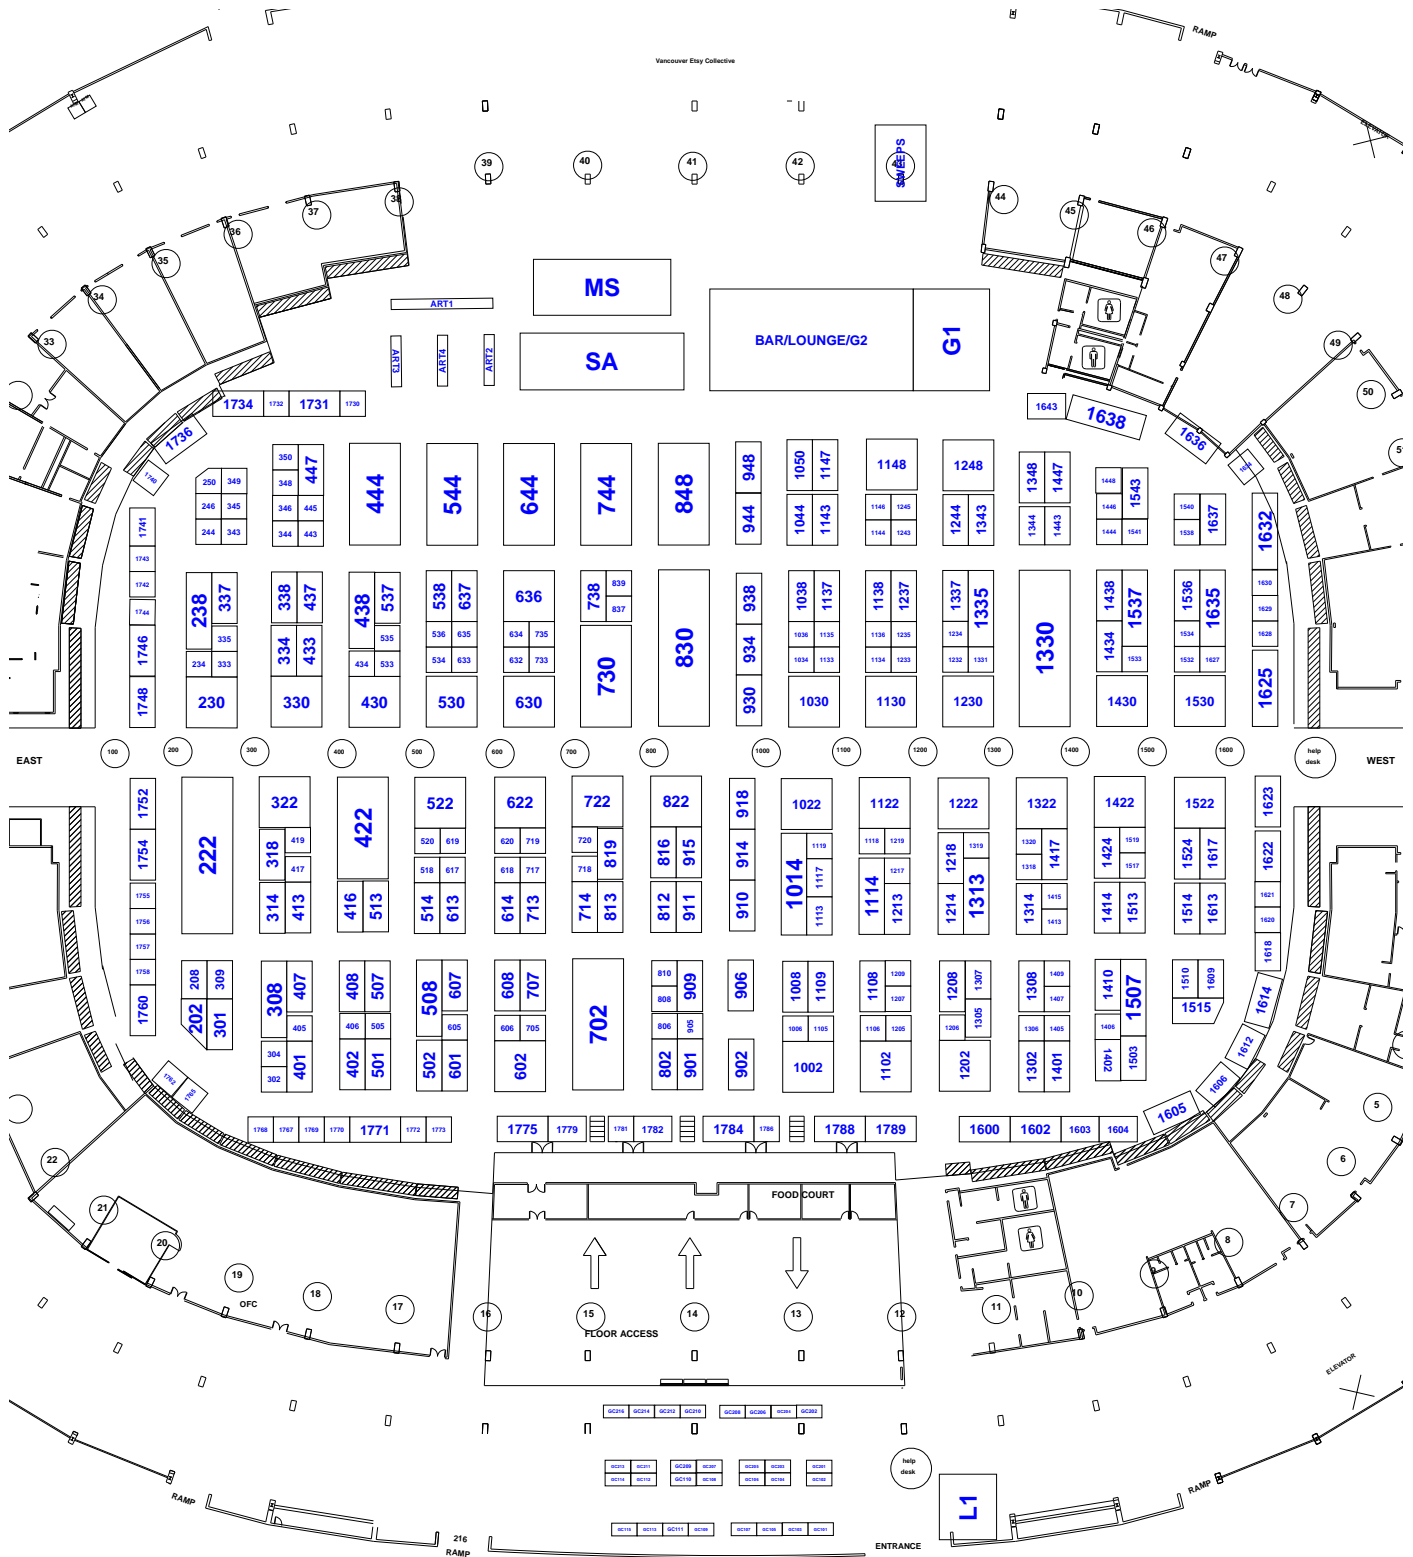

BC Home + Garden Show

Mar 13-16, 2025 - BC Place

Prepared by MadelyneL@mpeshows.com

Note: Our sales team provides the best selection of exhibit space currently available to every customer inquiring. It is therefore likely that others have received these same suggested locations. If you see a location you like, we urge you to book it immediately to avoid disappointment.