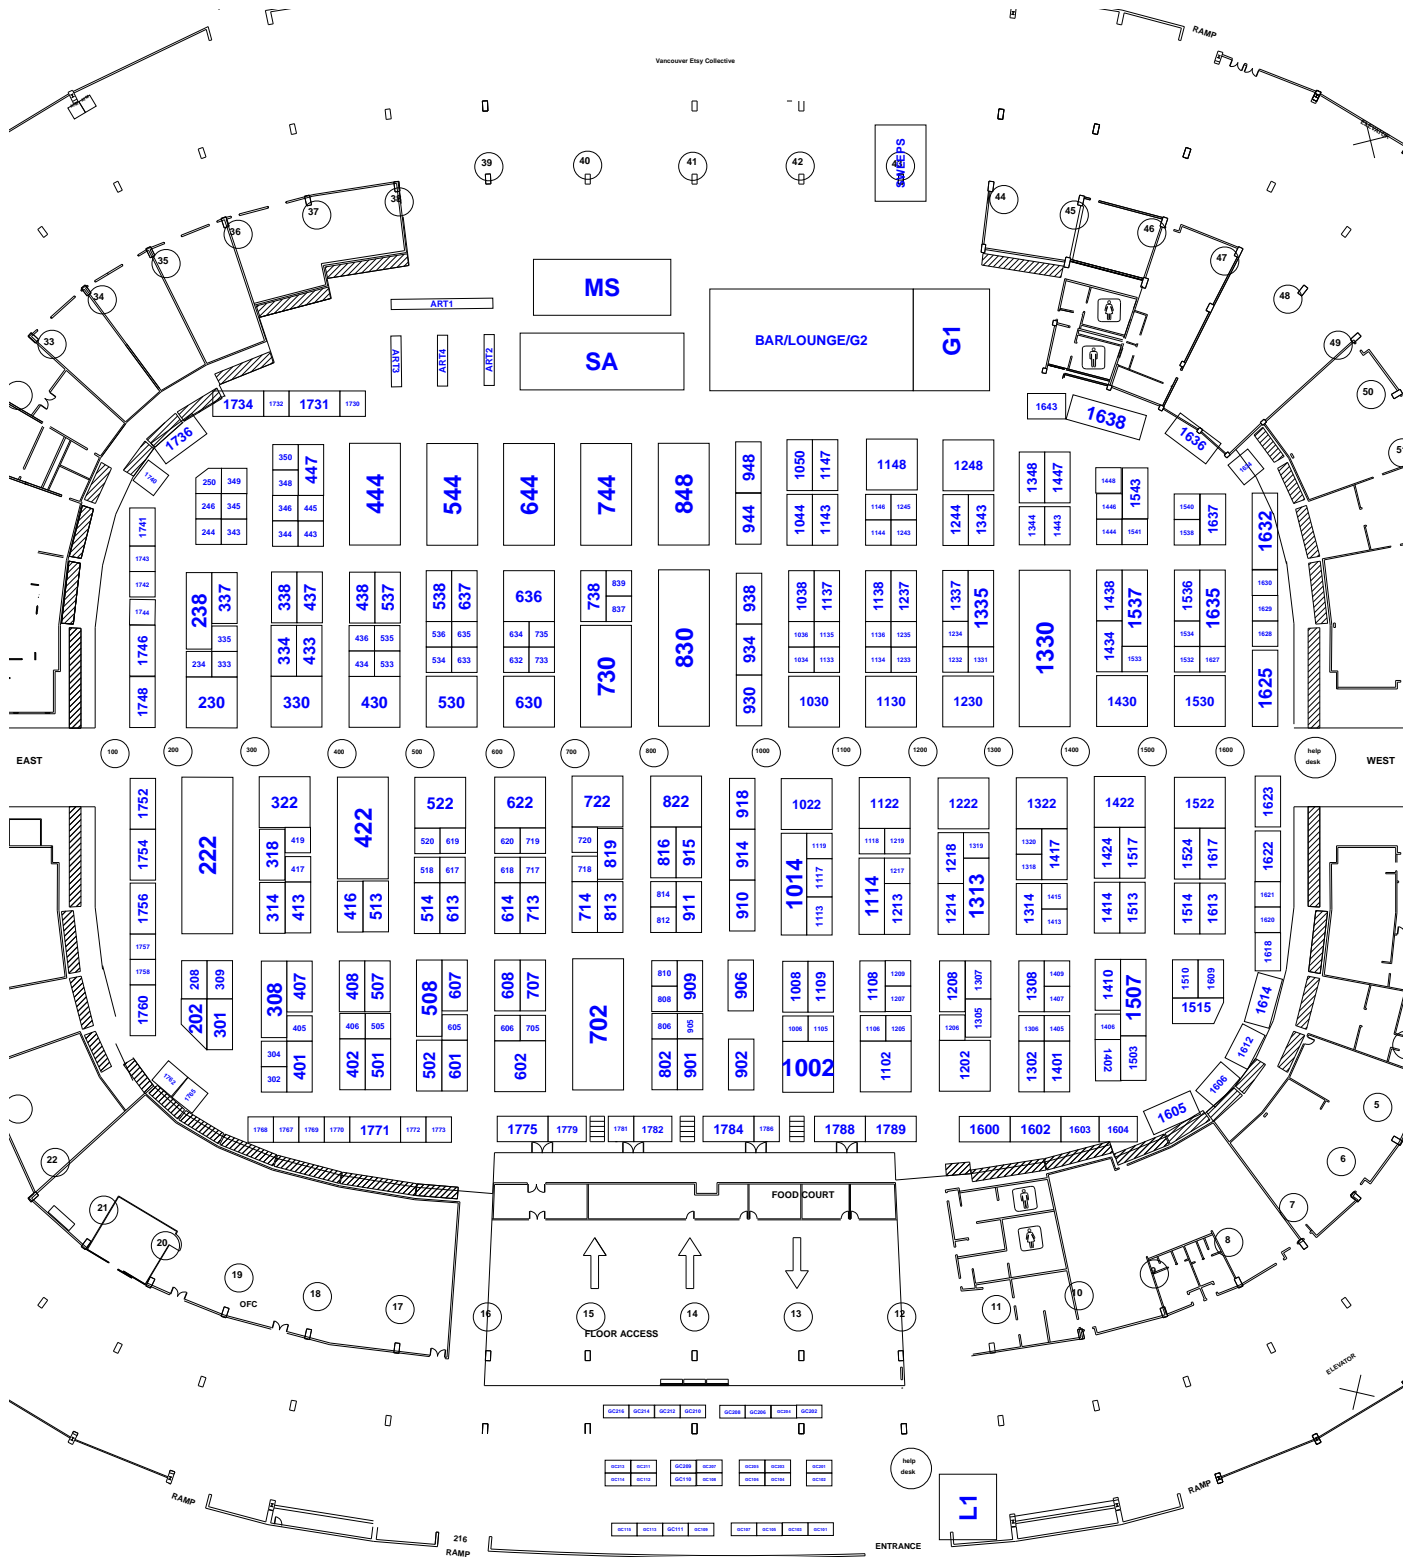

# BC Home + Garden Show

Mar 13-16, 2025 - BC Place

Prepared by MadelyneL@mpeshows.com

Note: Our sales team provides the best selection of exhibit space currently available to every customer inquiring. It is therefore likely that others have received these same suggested locations. If you see a location you like, we urge you to book it immediately to avoid disappointment.