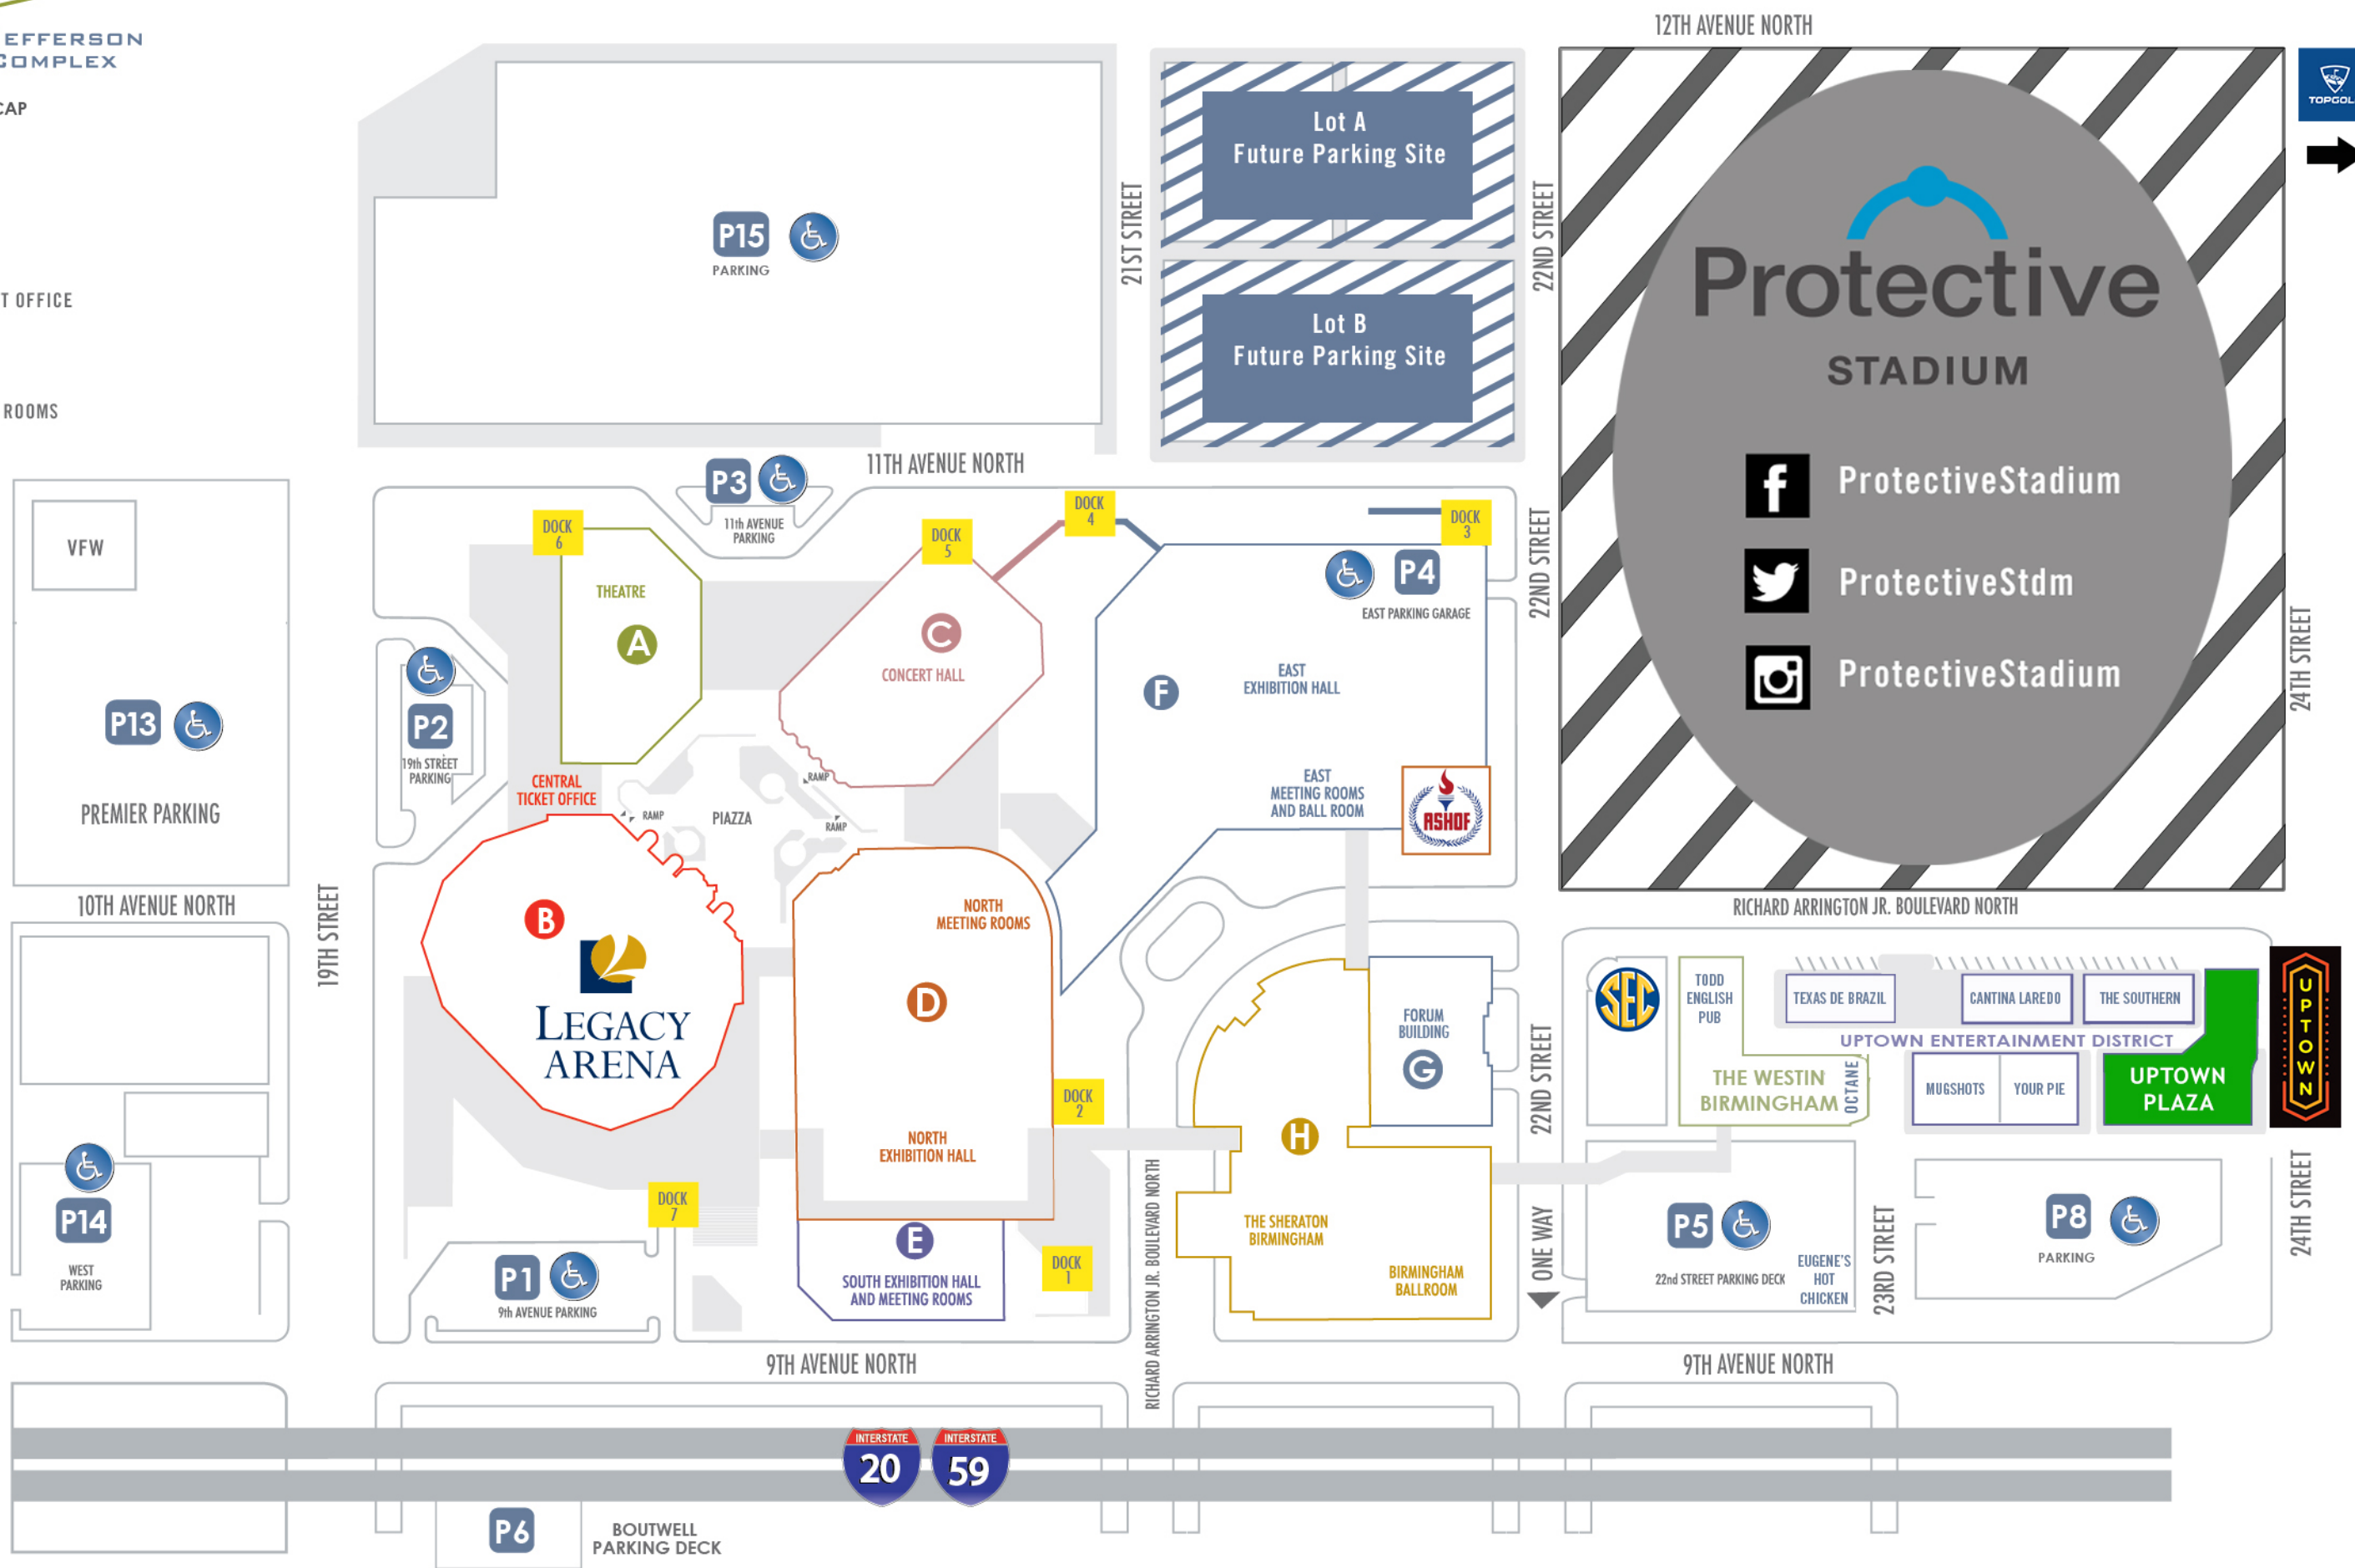

Complex Map

LOADING DOCKS HANDICAP

Complex Facilities

- A** THEATRE
- B** LEGACY ARENA & CENTRAL TICKET OFFICE
- C** CONCERT HALL
- D** NORTH EXHIBIT HALL & MEETING ROOMS
- E** SOUTH EXHIBIT HALL & MEETING ROOMS
- F** EAST EXHIBIT HALL & MEETING ROOMS
- G** FORUM BUILDING
- H** THE SHERATON HOTEL & BIRMINGHAM BALLROOM
- I** THE WESTIN BIRMINGHAM
- J** PROTECTIVE STADIUM

Parking Key

- P1 9TH AVENUE | 100 SPACES
- P2 19TH STREET | 48 SPACES
- P3 11TH AVENUE | 22 SPACES
- P4 EAST PARKING GARAGE | 250 SPACES
- P5 22ND STREET PARKING DECK | 1500 SPACES
- P6 BOUTWELL PARKING DECK | 1600 SPACES
- P8 LOT 8 | 102 SPACES
- P12 LOT 12 | 90 SPACES
- P13 PREMIER PARKING | 250 SPACES
- P14 WEST PARKING | 190 SPACES
- P15 HAINY BUILDING | 1800 SPACES

24TH STREET

24TH STREET

24TH STREET