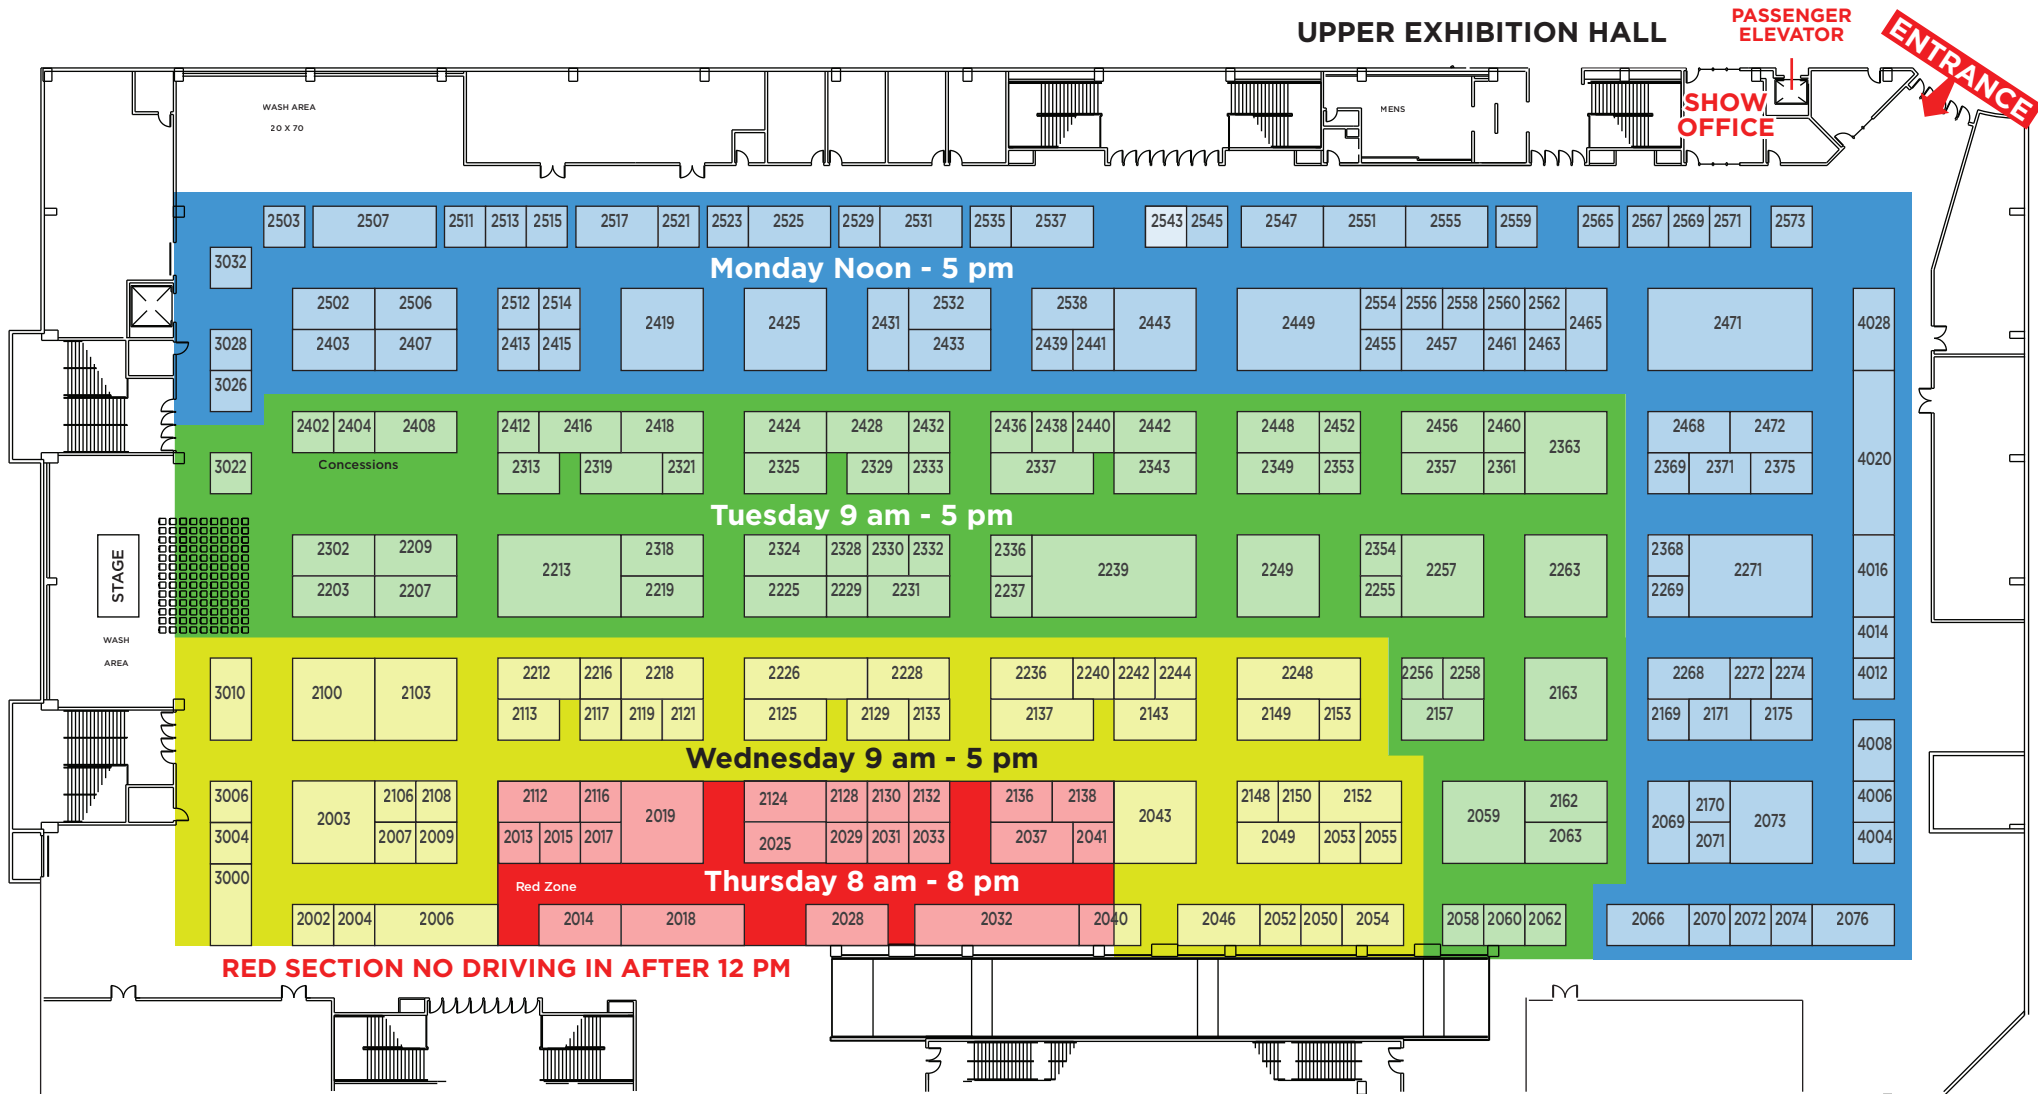

MOVE-IN MAP

ALL SECTIONS Cannot drive vehicle into the building or begin move-in process before scheduled time (unless approved by management).

RED SECTION is last in, first out. Must move out Sunday immediately following show close to clear pathway to loading ramp.

Drive onto show floor via ramp using overhead door #3 located on the east side of building

MOVE-IN MAP

ALL SECTIONS Cannot drive vehicle into the building or begin move-in process before scheduled time (unless approved by management).

RED SECTION is last in, first out. Must move out Sunday immediately following show close to clear pathway to loading ramp.

Drive onto show floor via ramp using overhead door #3 located on the east side of building