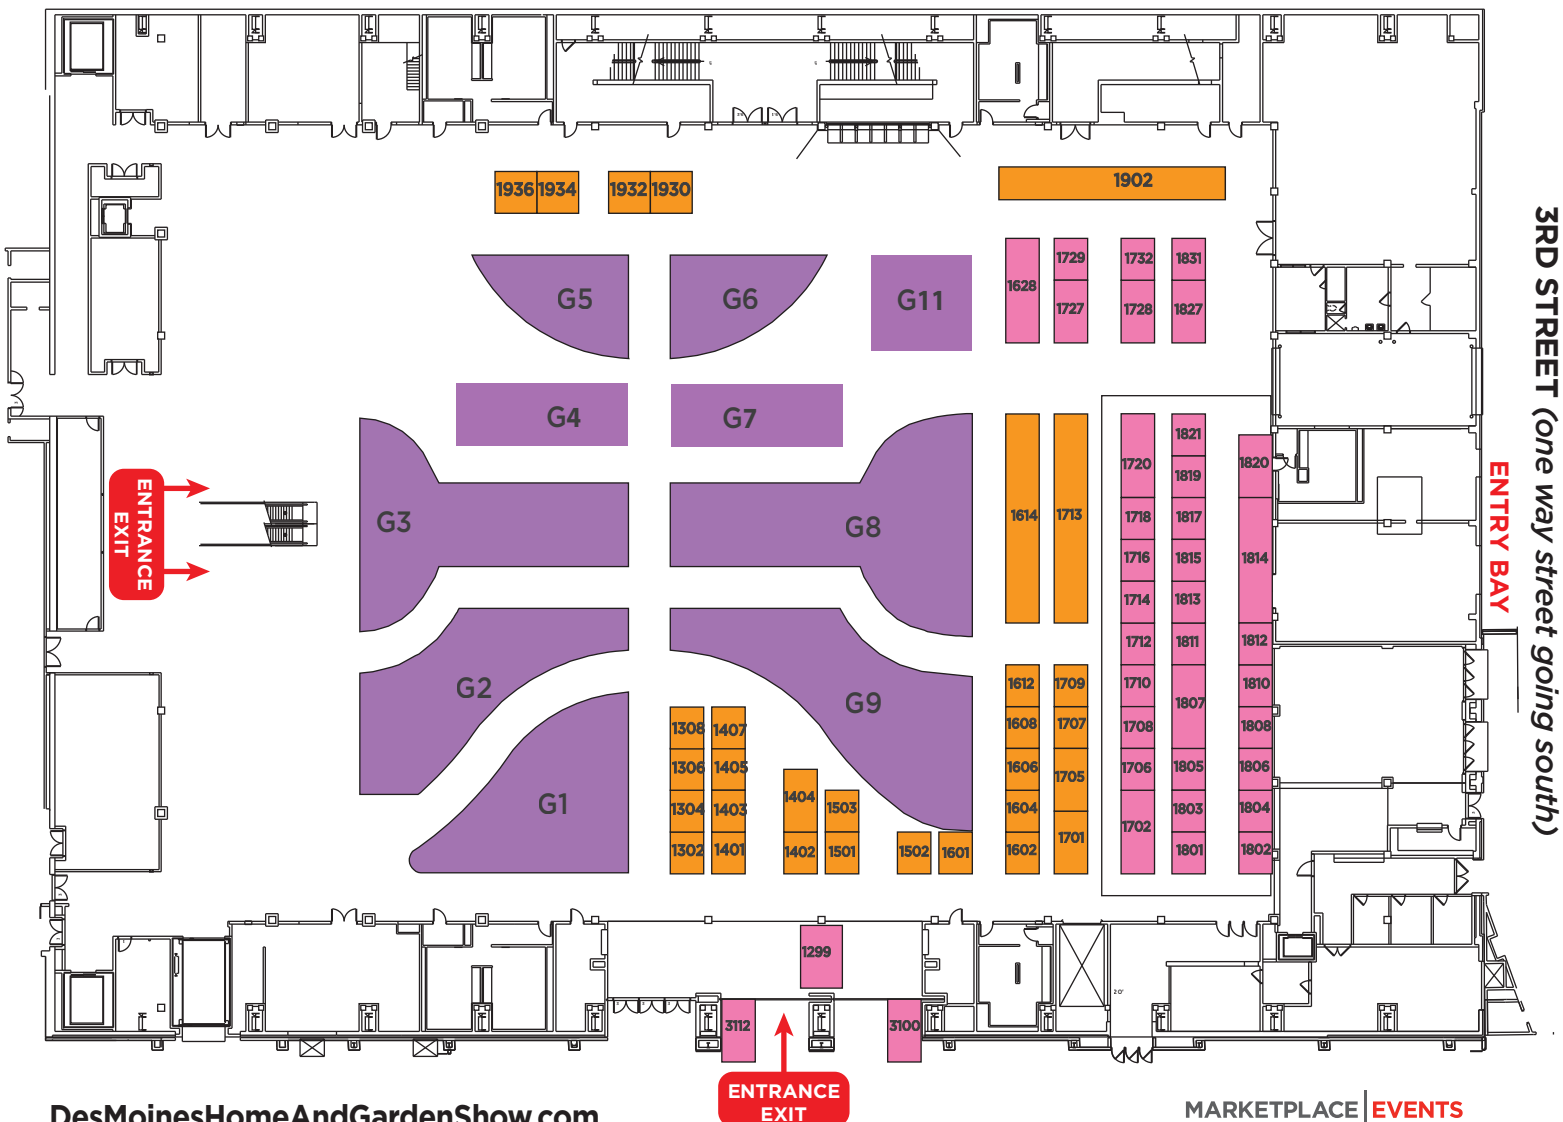

HALL A LOWER LEVEL VETERANS MEMORIAL HALL

DES MOINES HOME + GARDEN SHOW

13-16, 2025

Iowa Events Center

Monday, Feb 10 Noon - 5pm

Tuesday, Feb 11 8am - 6pm
Purple Zone. Landscapers Only all day Monday & Tuesday. Setup continues on Wednesday. Pallets & equipment must be cleared from Hall A Tuesday evening

Wednesday, Feb 12 10am - 2pm
Orange Section CAN drive in to unload. Entry bay is located to the right just south of the intersection at 3rd. St & Crocker. No vehicles allowed in Hall A after 1pm

Wednesday, Feb 12 3pm - 8pm
Pink Section. Add "Pink Section CANNOT drive in. Use Loading Zone on 3rd St. to pushcart in through entry bay

CROCKER STREET