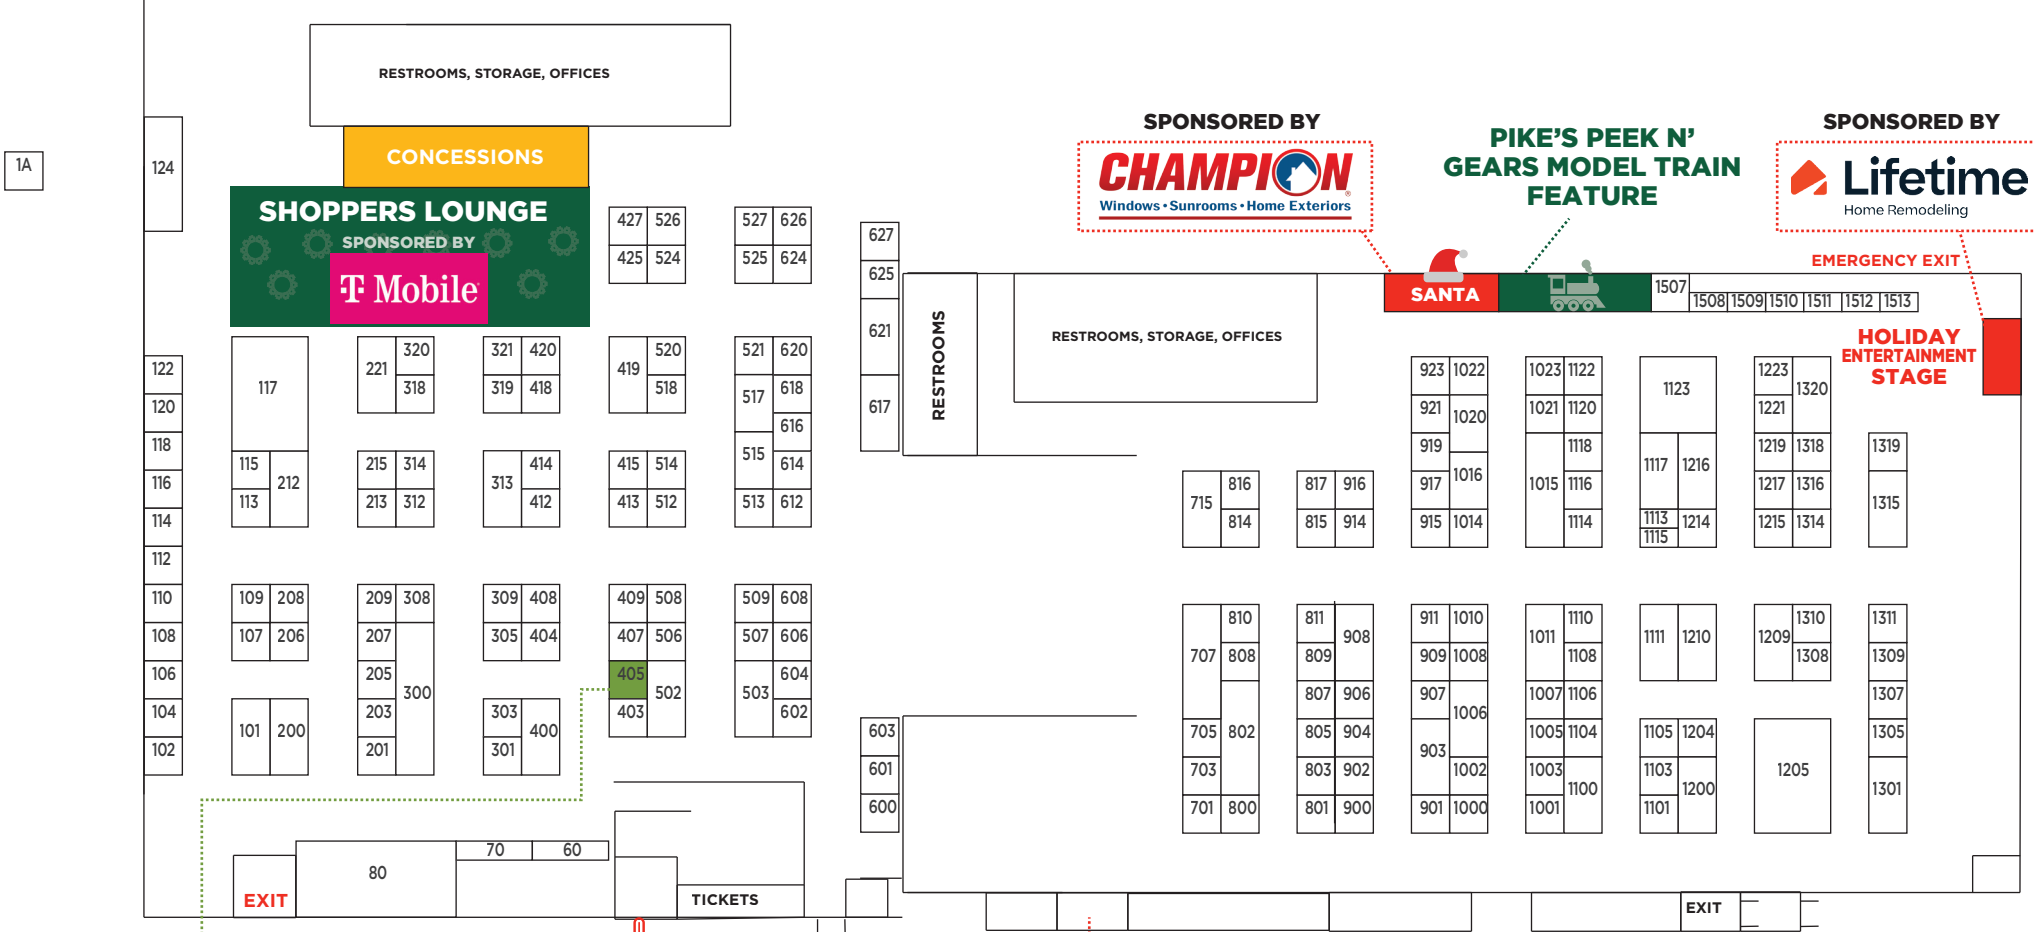

COLORADO COUNTRY CHRISTMAS GIFT SHOW
COLORADO SPRINGS
NOV. 15-17, 2024
 COLORADO SPRINGS
 EVENT CENTER

THANK YOU TO OUR SPONSORS & PARTNERS!

MERRY MONEY
 SPONSORED BY

SHOW OFFICE

ColoradoGiftShow.com
 MARKETPLACE | **EVENTS**