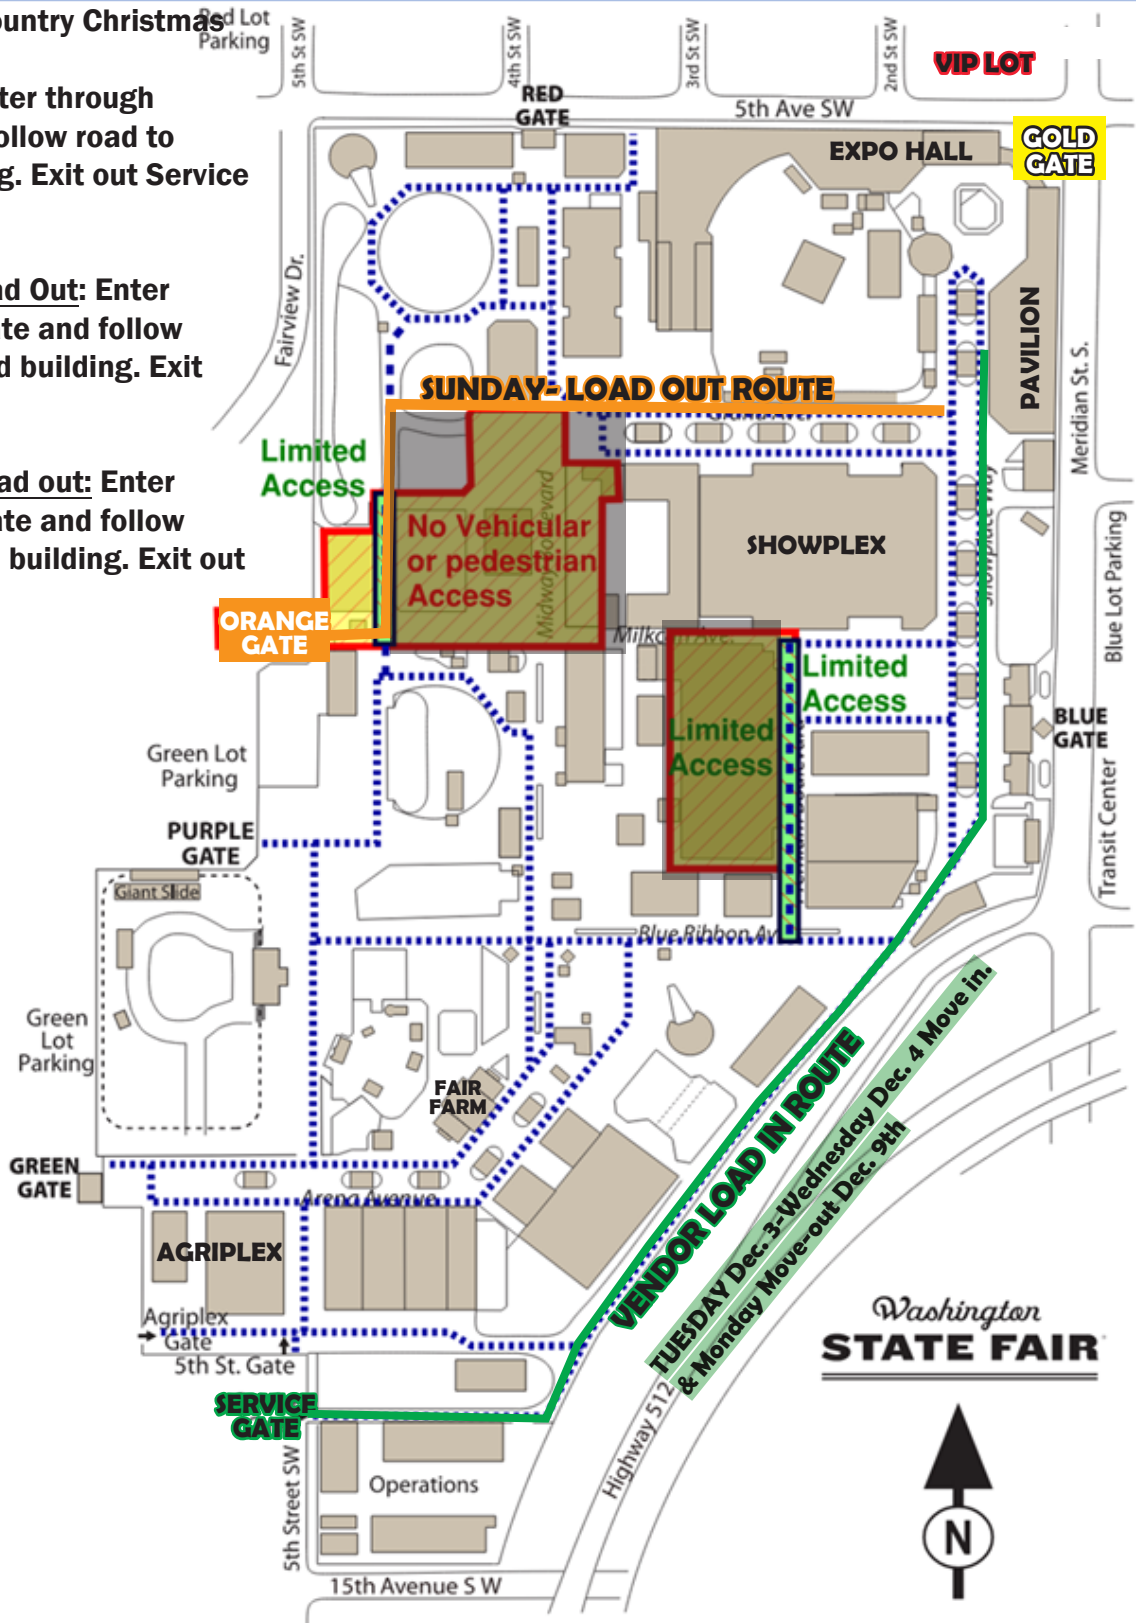

**Event: Victorian Country Christmas**

**Vendor Load In:** Enter through Service Gate and follow road to designated building. Exit out Service Gate.

**Sunday Vendor Load Out:** Enter through Orange Gate and follow route to designated building. Exit out Orange Gate.

**Monday Vendor Load out:** Enter through Service Gate and follow road to designated building. Exit out Service Gate.

**Vehicular/Pedestrian Route Map During International Village, Campus Power Distribution, and M-Barn Demolition Projects**