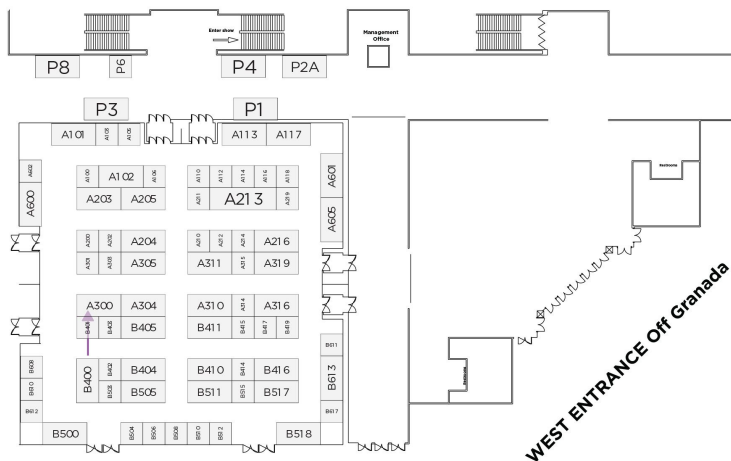

Access off Granada

See exclusive exhibitor show specials here:

See you in the fall!

OCTOBER 3-5