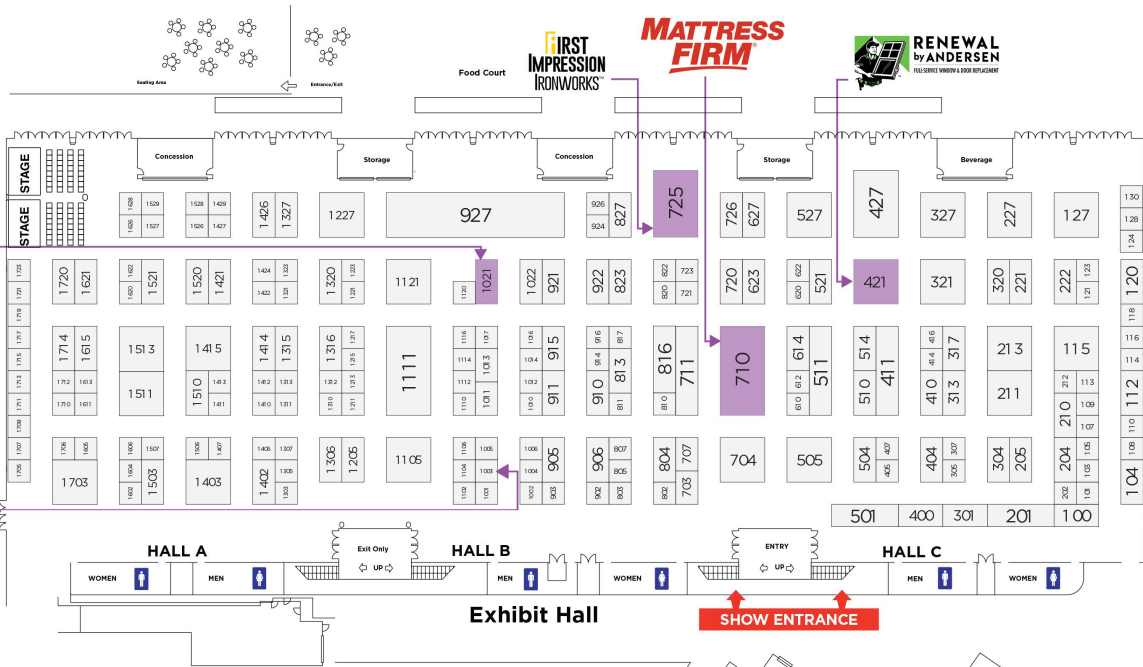

SOUTHERN AZ
**HOME
SHOW**

MAR. 28-30

**TUCSON CONVENTION
CENTER**

**OVER 200 VENDORS ONSITE
THREE DAYS ONLY**

Kevin O'Connor,
host of the PBS series
This Old House.
Fri. @ 3pm
Sat. @ 11am

Virginia Chamlee,
author of *Big Thrift Energy.*
Fri. @ 2pm, Sat. @ 12:30pm

SouthernAZHomeShow.com | Produced by MARKETPLACE|EVENTS

f @SOUTHERNAZHOMESHOW | i @SOUTHERNAZHOMESHOW

Want to exhibit in the next show?
Come to our Book A Booth in #1003!

Welcome!

SOUTHERN AZ HOME SHOW

Stage Schedule: