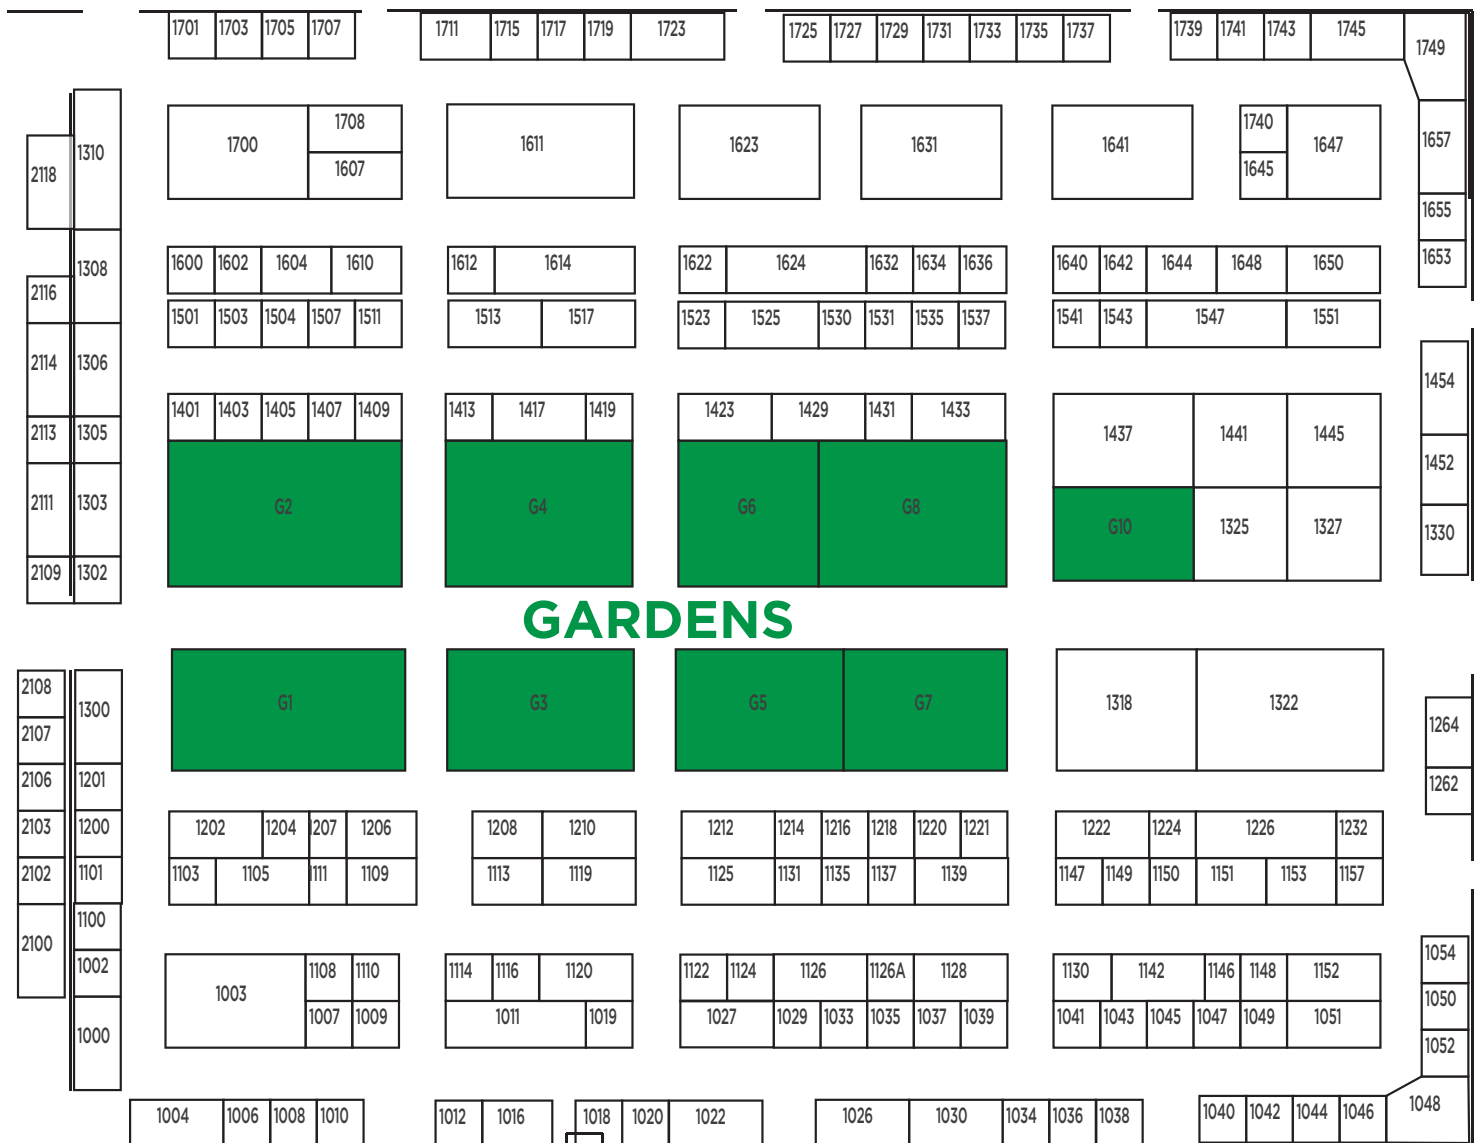

2:00 p.m. **Common Trees in Maryland:** Baltimore County Master Gardeners

3:00 p.m. **The Million-Dollar Garden: Smart Decisions to Make Before You Start:** Garden Sanctuary Design & Coaching

4:00 p.m. **Bed Bugs Uncovered: Myths, Facts, and Proven Solutions:** ATC Pest Control