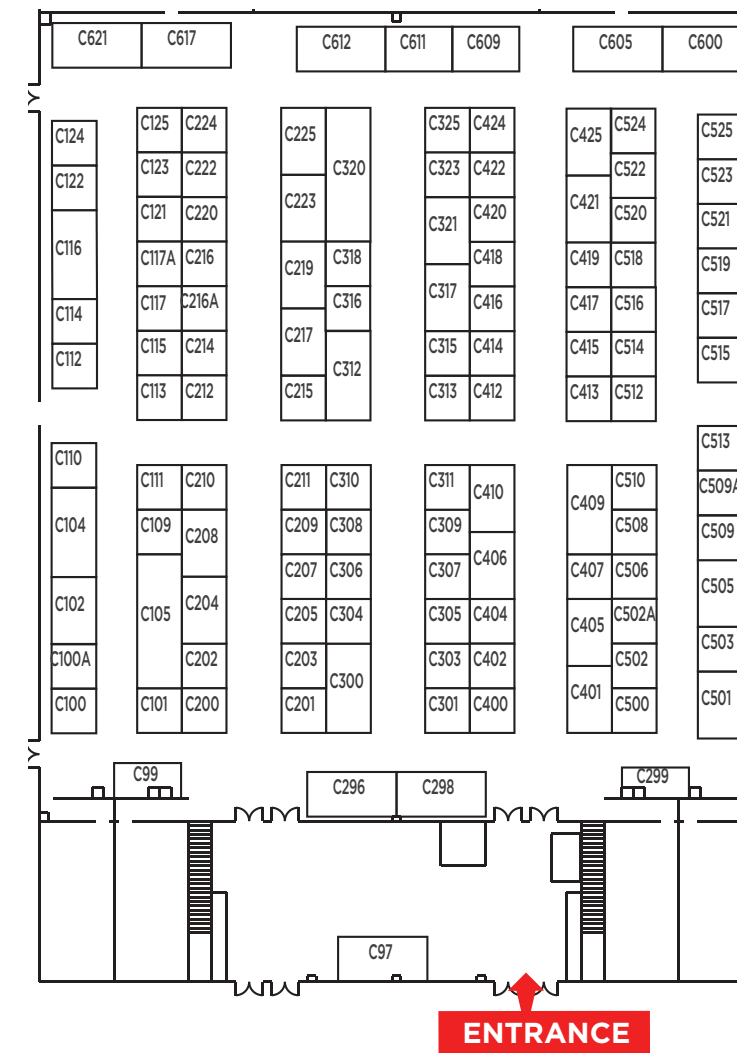

**2025 MARYLAND HOME & GARDEN + CRAFT SHOW
CRAFT HALL EXHIBITOR LIST IN EXHIBITION HALL**