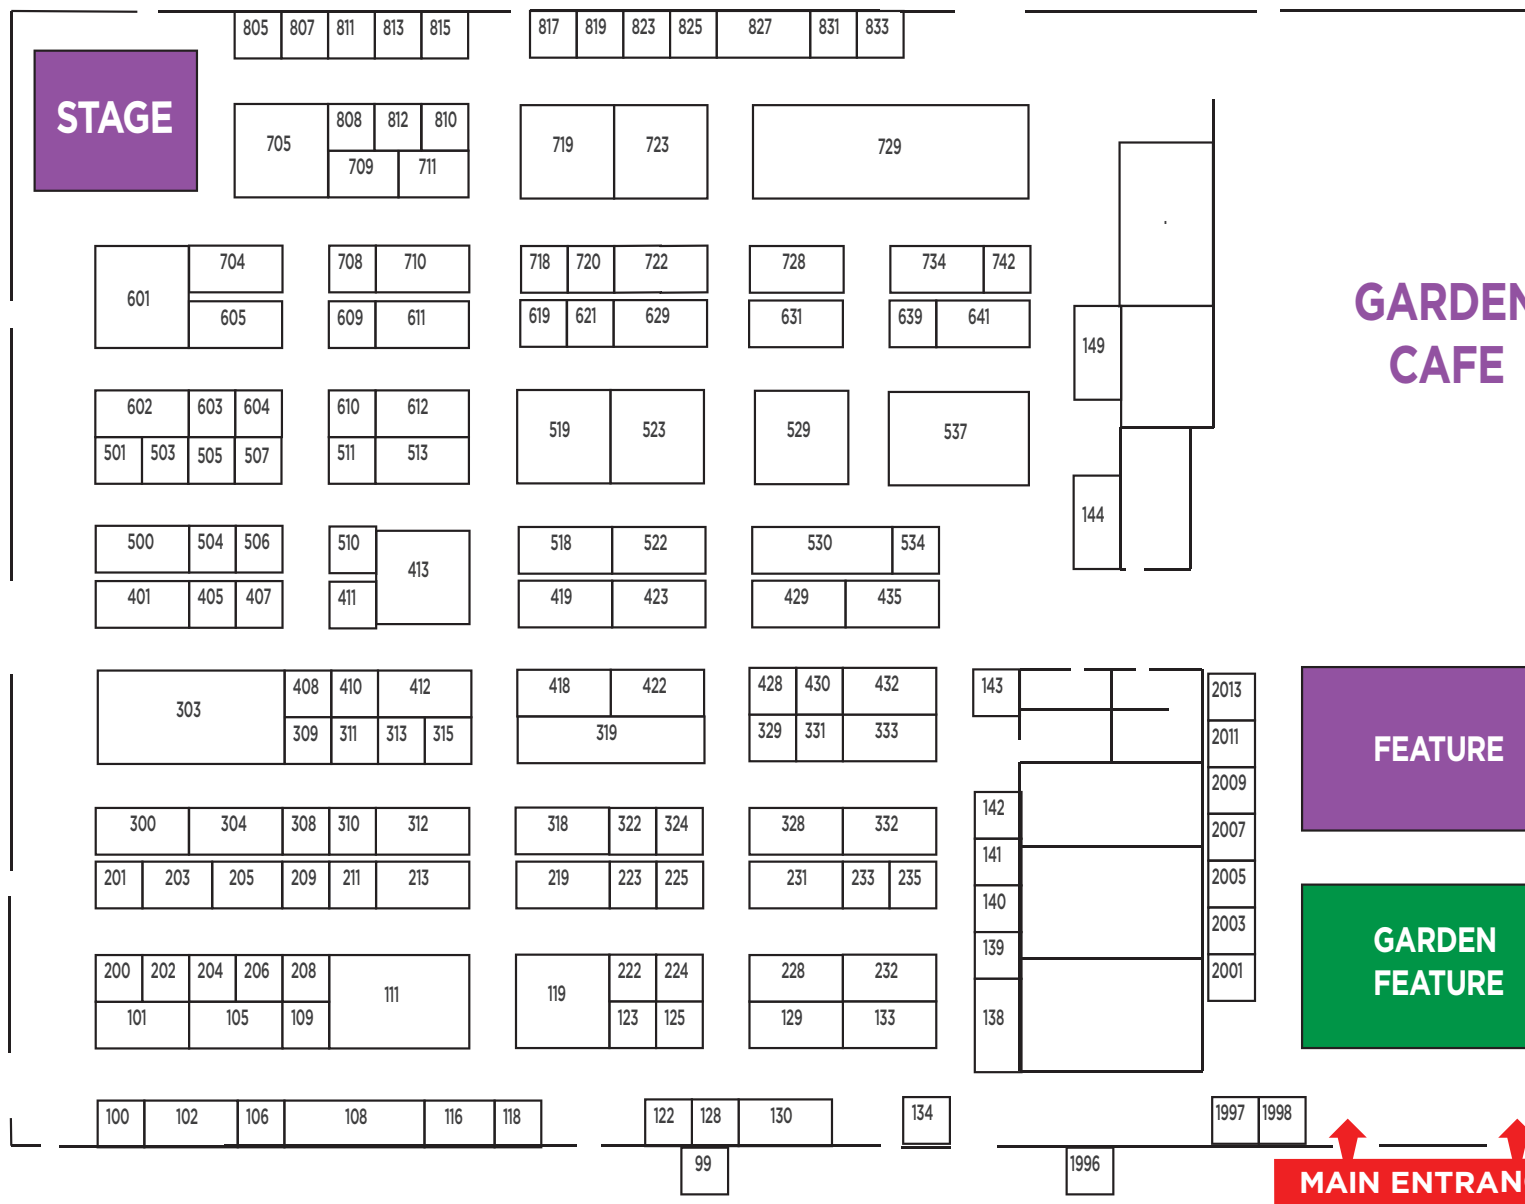

- Abstract Janice..... C517
- Akili Lifestyle Co..... C325
- AMH Makes..... C404
- Anatolian Artisans..... C513
- Ant Can't Miss Fine Art Prints..... C518
- Astarie Apothecary..... C201
- Bavarian Roasted Nuts..... C99
- Be More Golden Permanent Jewelry..... C424
- bit bakery, LLC..... C415
- Blended Desserts..... C516
- **Brina's Charming Creations**..... **C414**
- Broadlane Furniture..... C320
- Burton's Gifts..... C305
- C&N Crafts..... C400
- Cat's Candles..... C111
- Chaos and Creations..... C110
- Chavanne's Jewelry..... C312
- Christina's House of Confusion..... C219
- Clare's Nutty Concoctions..... C509A
- Complete Luxury..... C401
- Craft Soup..... C209
- Crafty Campers..... C425
- Creative Creations by Ruth..... C225
- Creative Kate's Floral Creations..... C505
- Cynful Bliss..... C512
- Dani's Bazaar..... C311
- Danielle's Designs..... C410
- Darrel's Good Life Goods..... C405