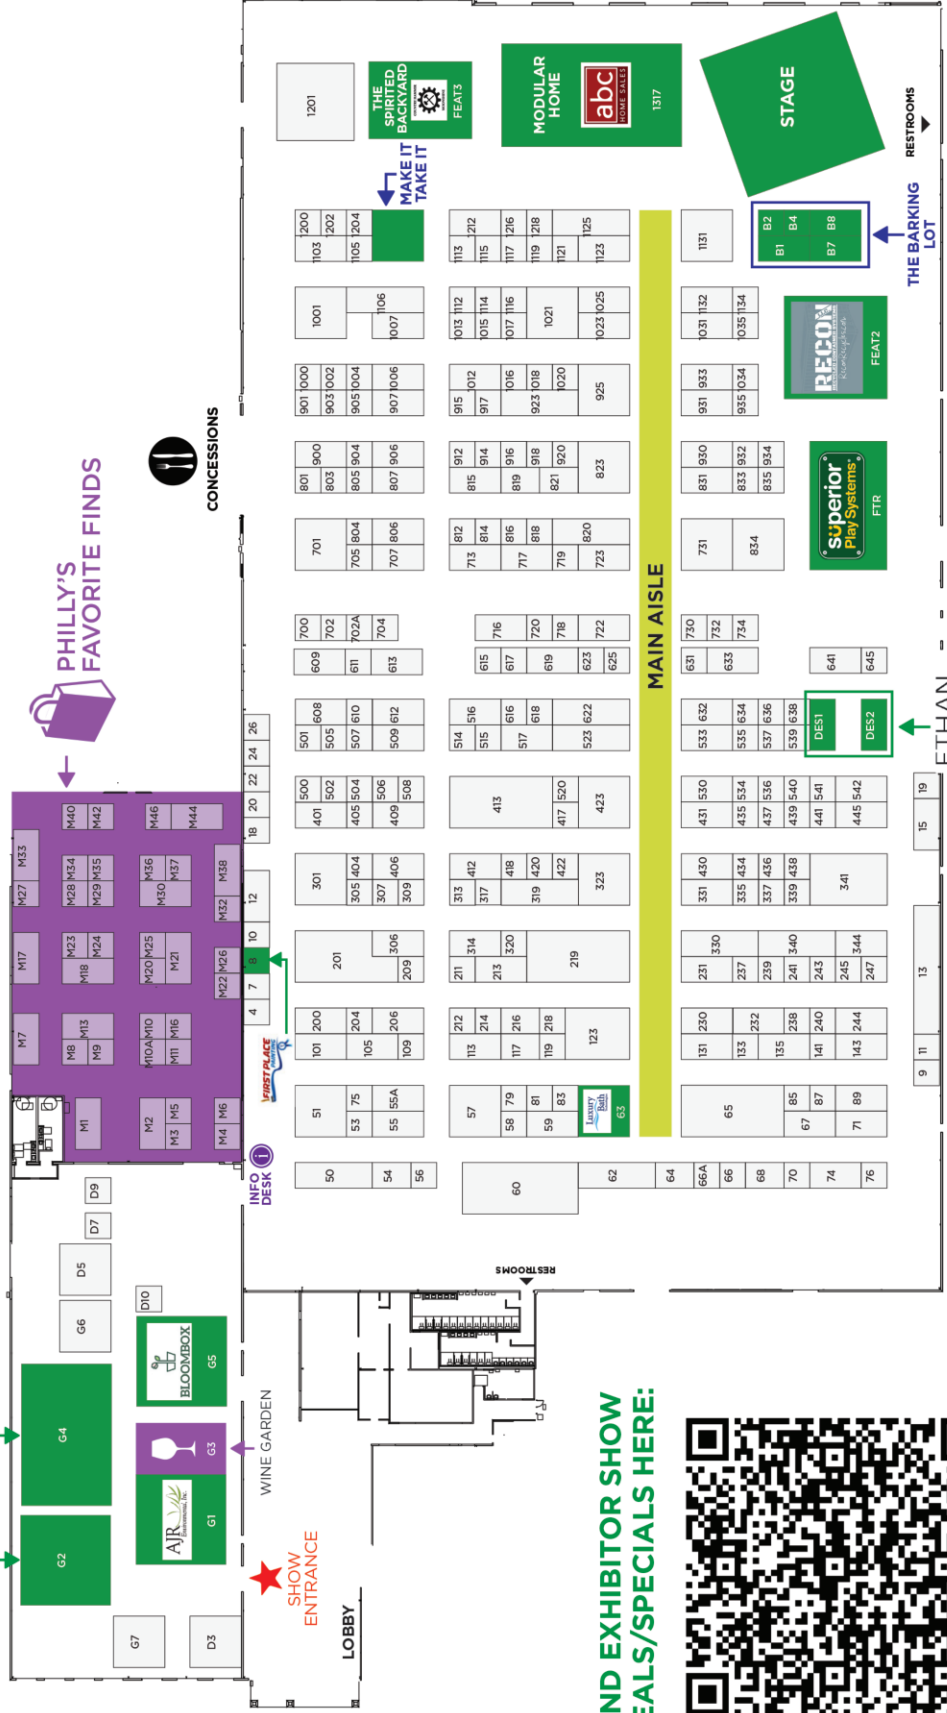

PHILLY HOME + GARDEN SHOW

FEB. 23-25, 2024

GREATER PHILADELPHIA EXPO CENTER AT OAKS

PhillyHomeandGardenShow.com

@PhillyHomeShows @PhillyHomeShows
 #PhillyHomeGardenShow #PhillyHomeShows

FIND EXHIBITOR SHOW DEALS/SPECIALS HERE: