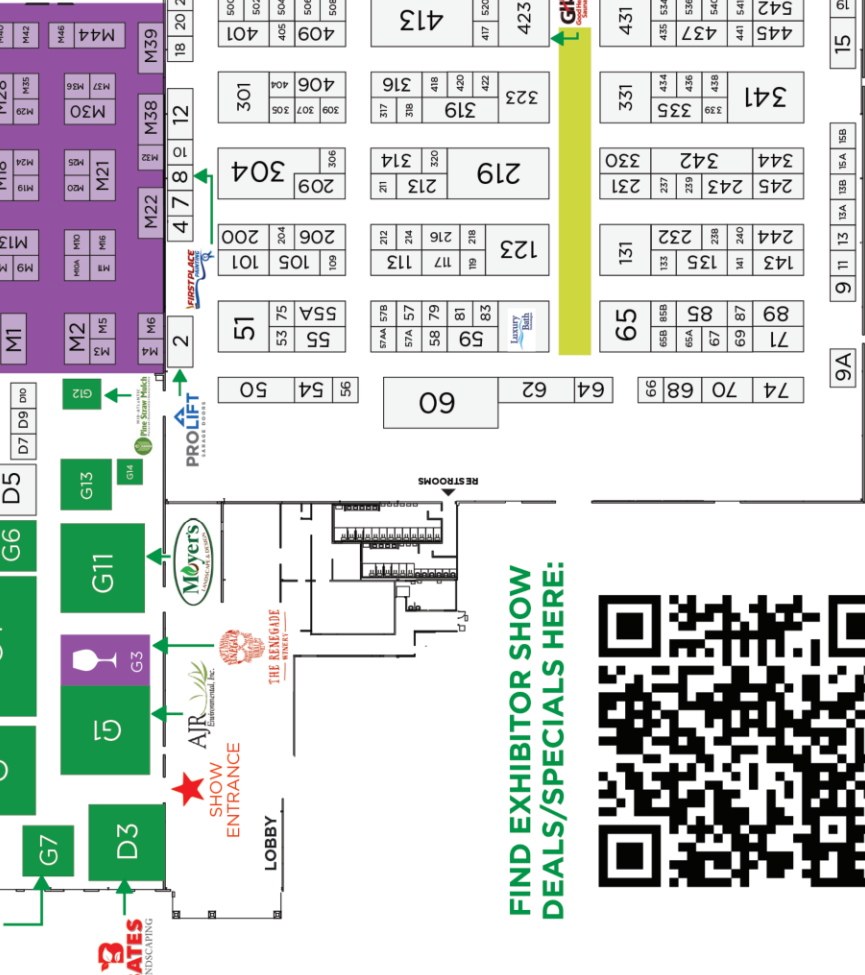

# PHILLY HOME + GARDEN SHOW

**FEB. 21-23, 2025**  
**GREATER PHILADELPHIA**  
**EXPO CENTER AT OAKS**

PhillyHomeandGardenShow.com

**f** @PhillyHomeShows **ig** @PhillyHomeShows  
 #PhillyHomeGardenShow #PhillyHomeShows