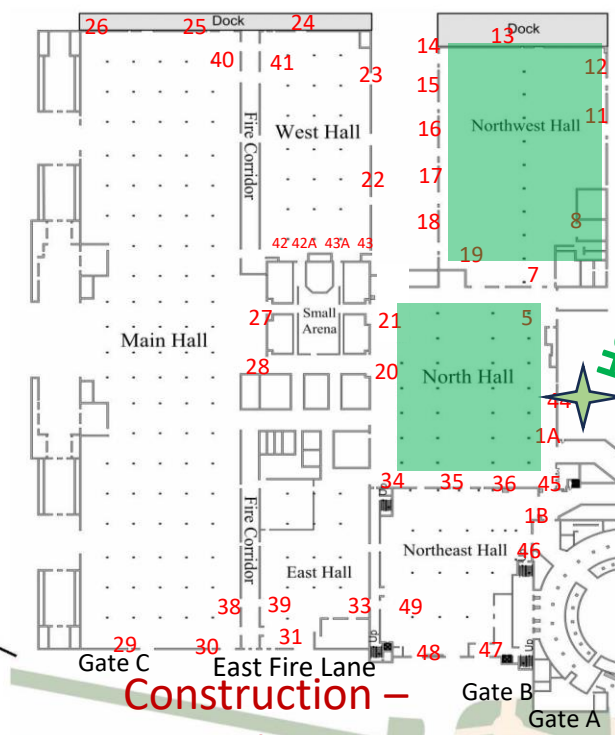

Red Shed

Handicap
entrance 

Visitor entrance 

West Lot
Vendor/Trailer parking

Maclay Street

Gate D

Handicap/Overflow
parking

Equine Lot
Vendor
/visitor
parking

Gate E

Gate G

Gate F

Visitor
parking

Northwest
Expo Lot

Wildwood Drive

Gate J

North
Lot

Visitor
parking

Construction –
No parking

Cameron Street

Cameron
Street Loop

Handicapped
Parking

Overhead
numbers in red