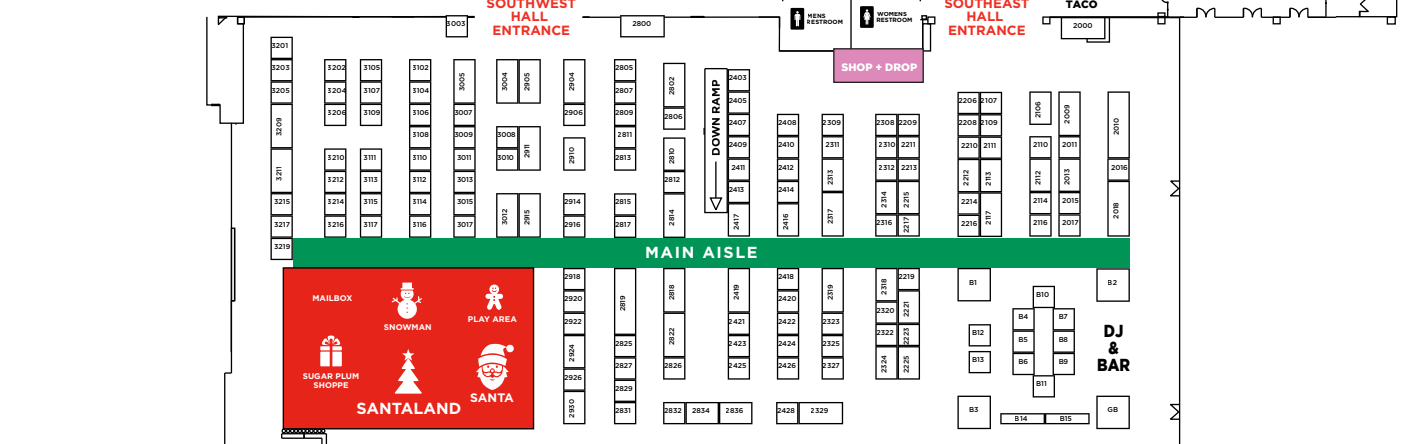

NORTHEAST HALL

EXHIBITOR ENTRANCE

SOUTHWEST HALL

SOUTH POLE CAFÉ

KONA ICE

STEAK SANDWICH
WAFFLES
DONUTS
GYRO

NOV. 22-24, 2024
I-X CENTER
 ClevelandChristmasConnection.com