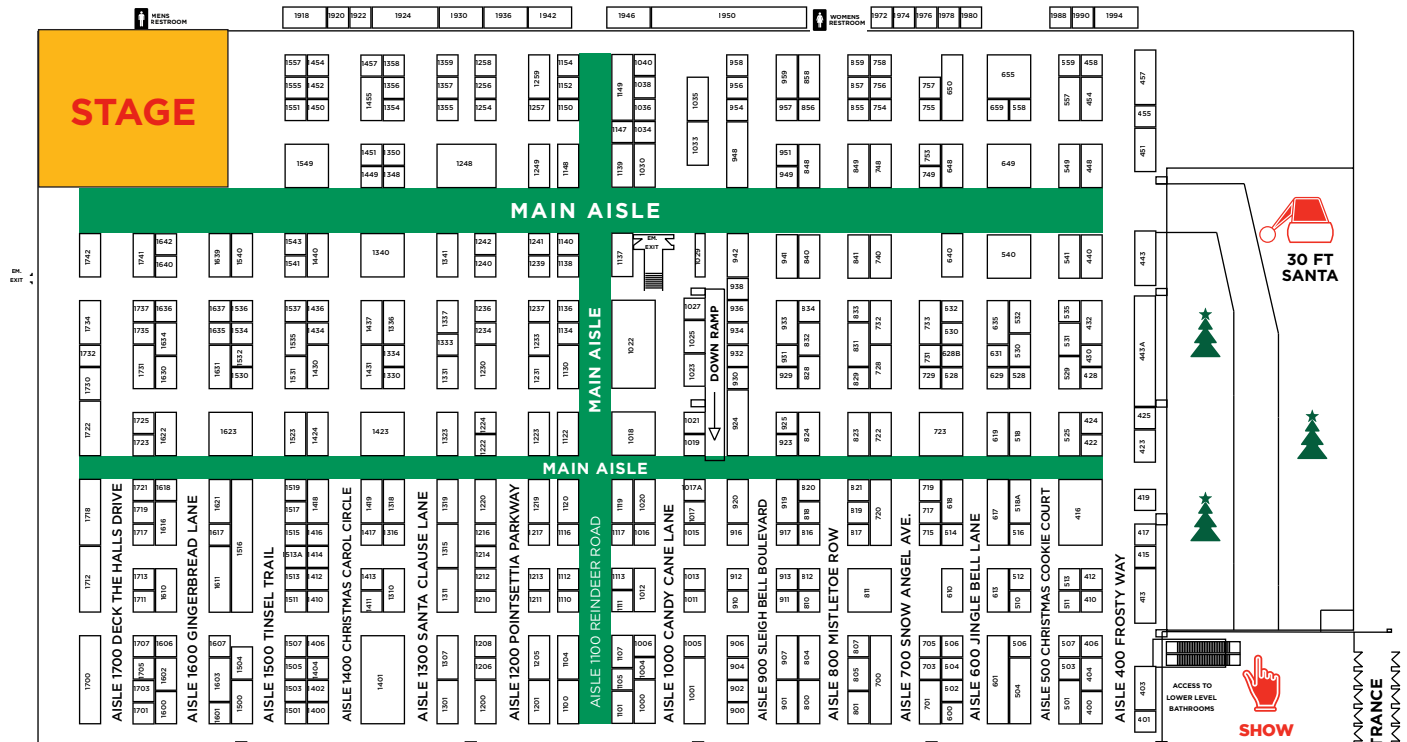

NORTHEAST HALL

EXHIBITOR ENTRANCE

SOUTHWEST HALL

SOUTH POLE CAFÉ

KONA ICE

STEAK SANDWICH
WAFFLES
DONUTS
GYRO

NOV. 22-24, 2024
I-X CENTER
 ClevelandChristmasConnection.com