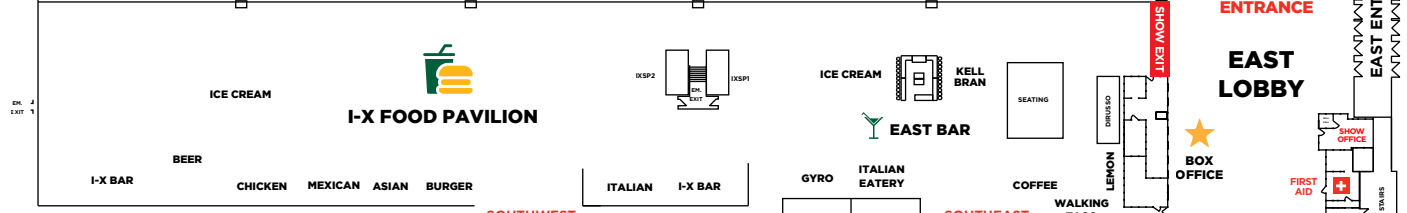

NORTHEAST HALL

EXHIBITOR ENTRANCE

SOUTHWEST HALL

SOUTH POLE CAFÉ

KONA ICE

STEAK SANDWICH
WAFFLES
DONUTS
GYRO

NOV. 22-24, 2024
I-X CENTER
 ClevelandChristmasConnection.com