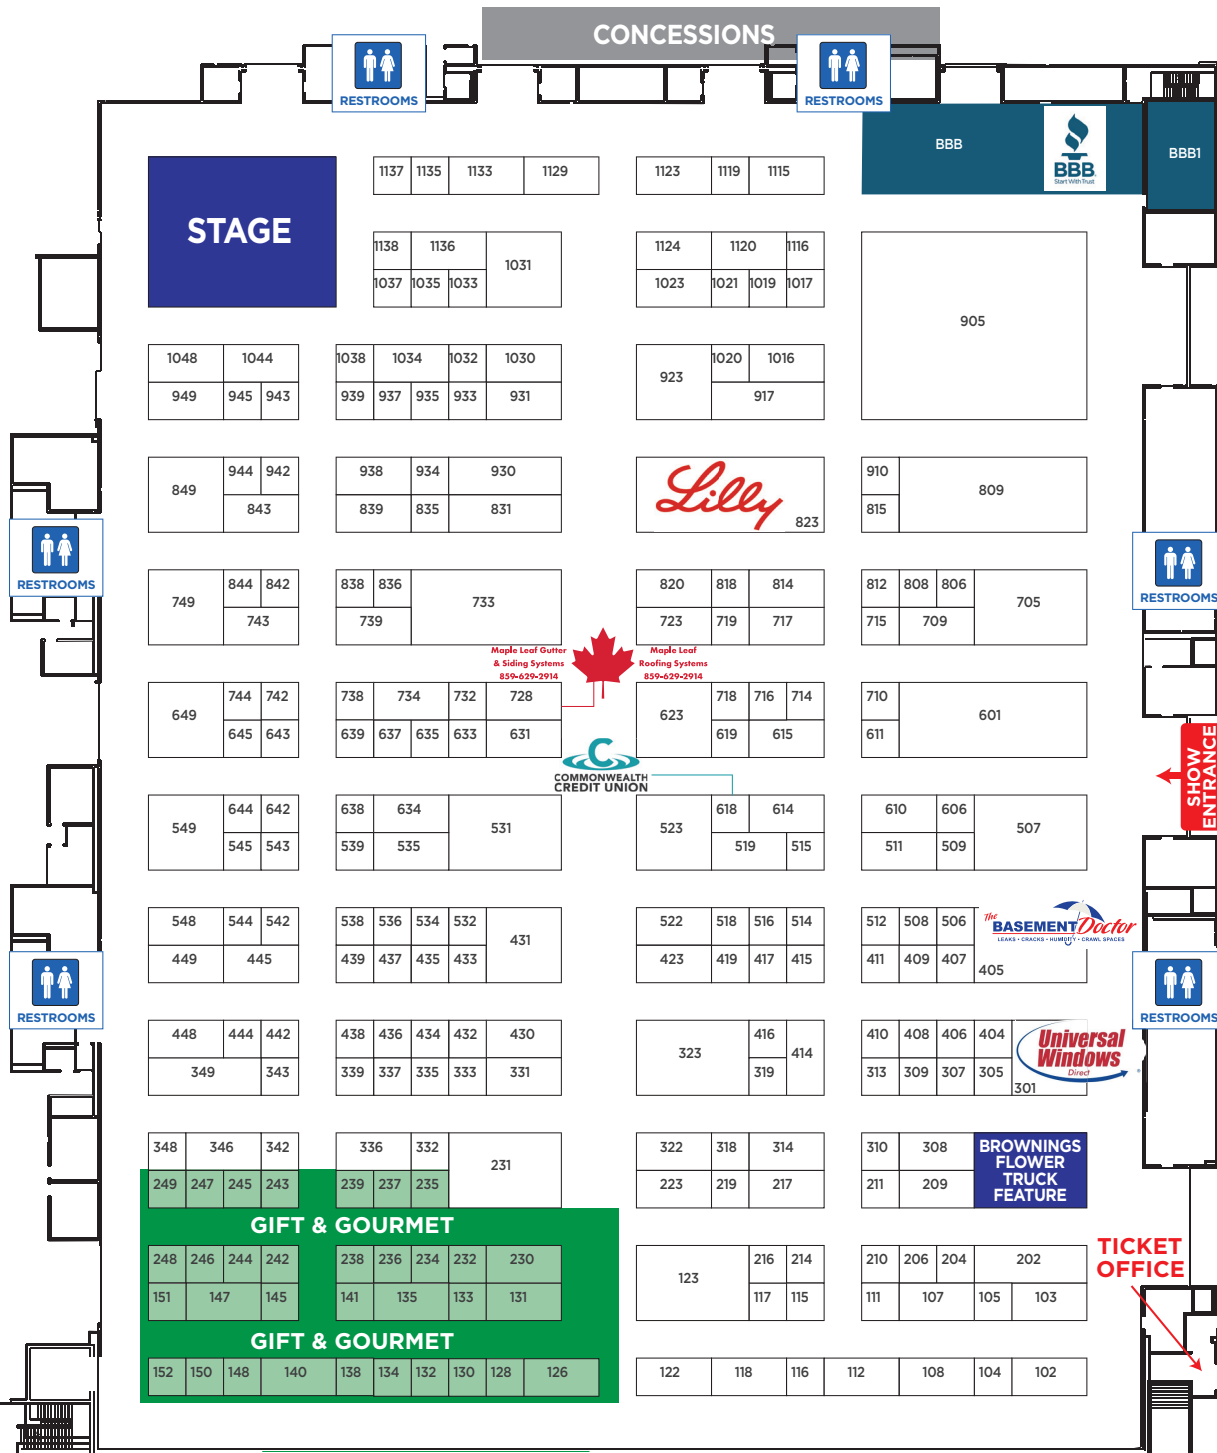

THANK YOU TO OUR SPONSORS & PARTNERS

46Solutions Your technology partner

Adobe Express

AMERICAN HORTICULTURAL SOCIETY

THE BASEMENT Doctor LEAKS • CRACKS • HUMIDITY • CRAB SPACES

BBB Start With Trust

COMMONWEALTH CREDIT UNION

THE WINDOW SOURCE Of Kentucky

GreenBox HOME SERVICES RELIABLE SERVICE BY GOOD PEOPLE

housewarmings

KitchenSaver CUSTOM CABINET RENOVATION

Lilly

Habitat for Humanity ReStore

Maple Leaf Gutter & Siding Systems 859-629-2914

Maple Leaf Roofing Systems 859-629-2914

MORGAN, COLLINS, YEAST & SALVER KENTUCKY COURAGE™ - ATTORNEYS -

N-Hance Your Cabinet Makeover Experts™

SOLAR ENERGY SOLUTIONS

Universal Windows Direct

ZOELLER PUMP COMPANY