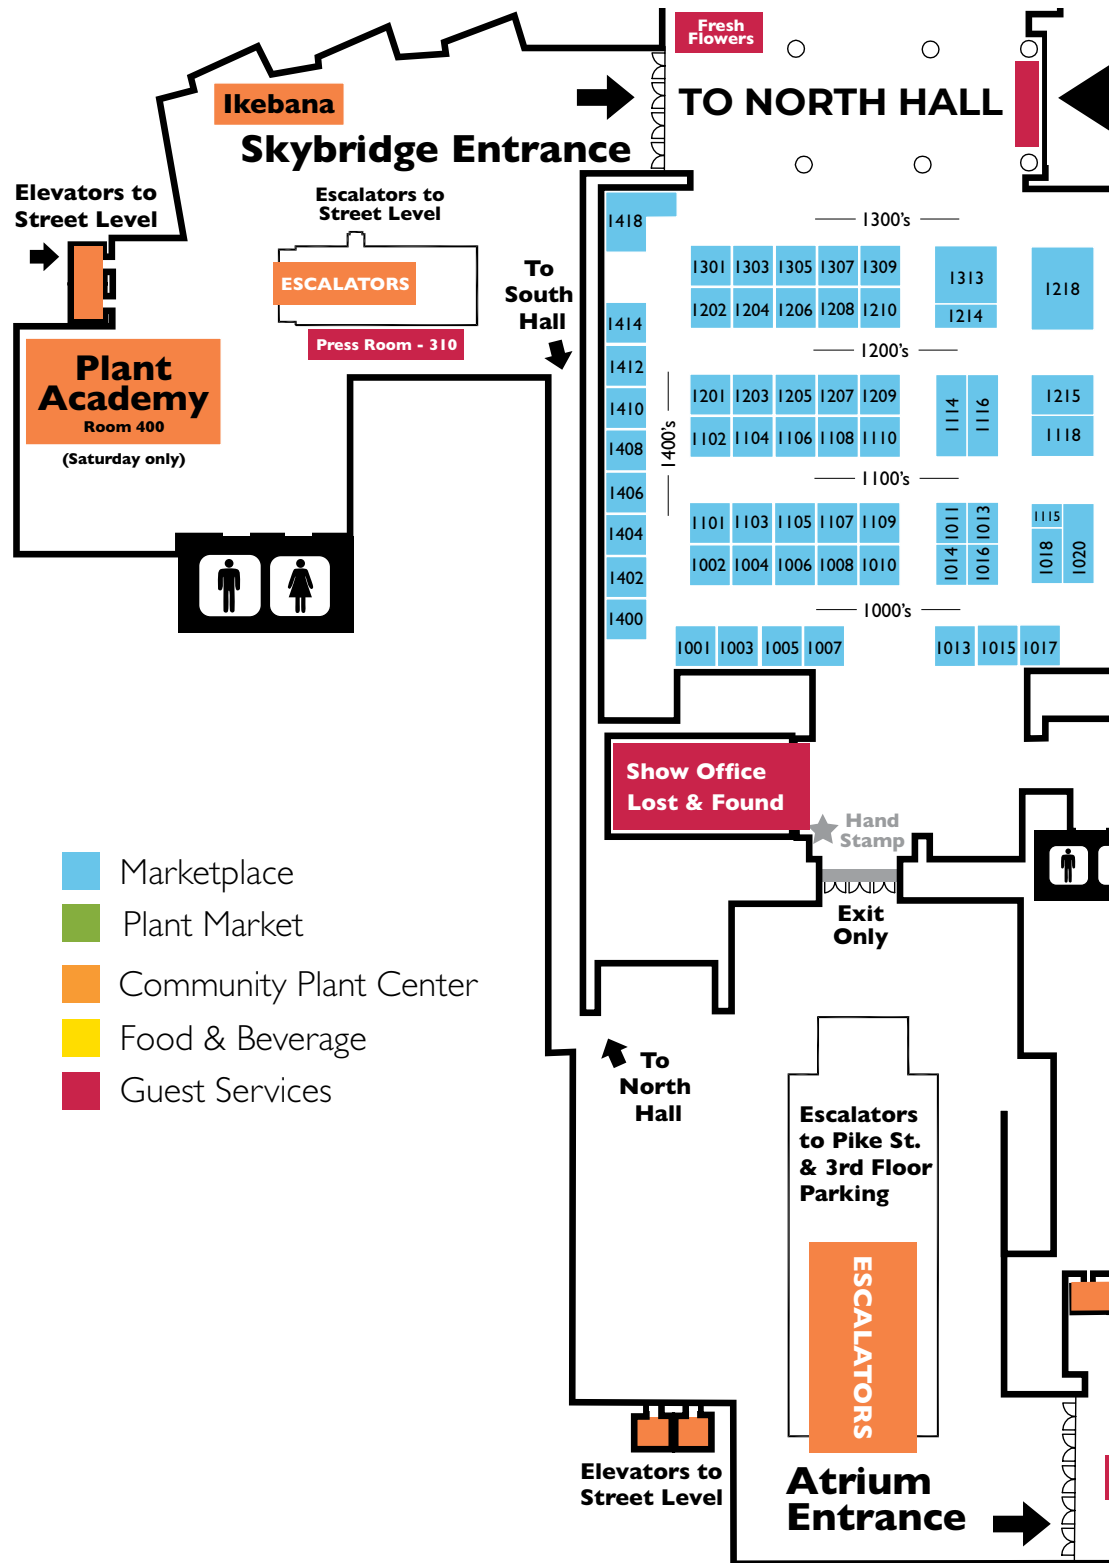

T&L

Proud growers of the highest quality plant material for garden centers and landscapers in the Pacific Northwest for over 30 years.

www.tandlnursery.com

SOUTH HALL MAP

STAY IN THE LOOP

Package Check

Show Information