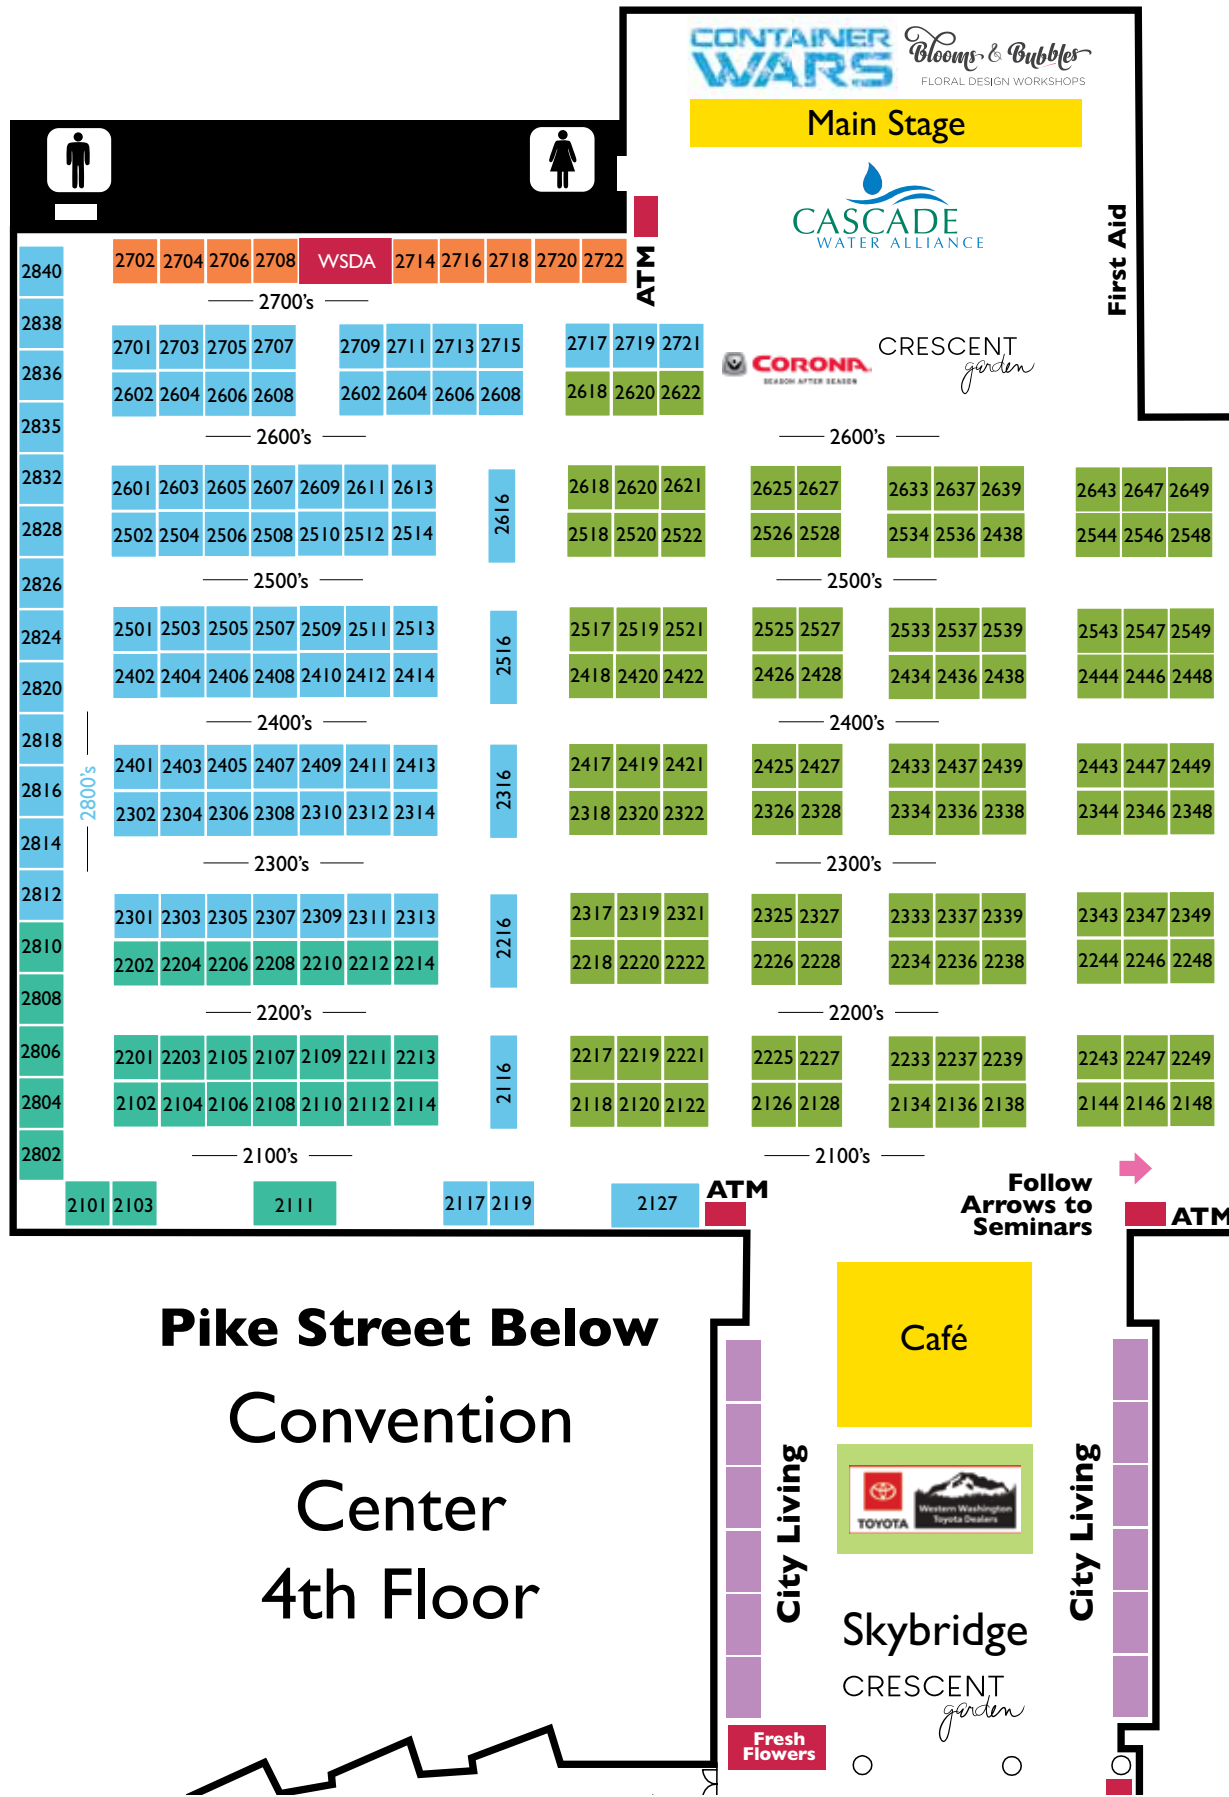

NORTH HALL MAP