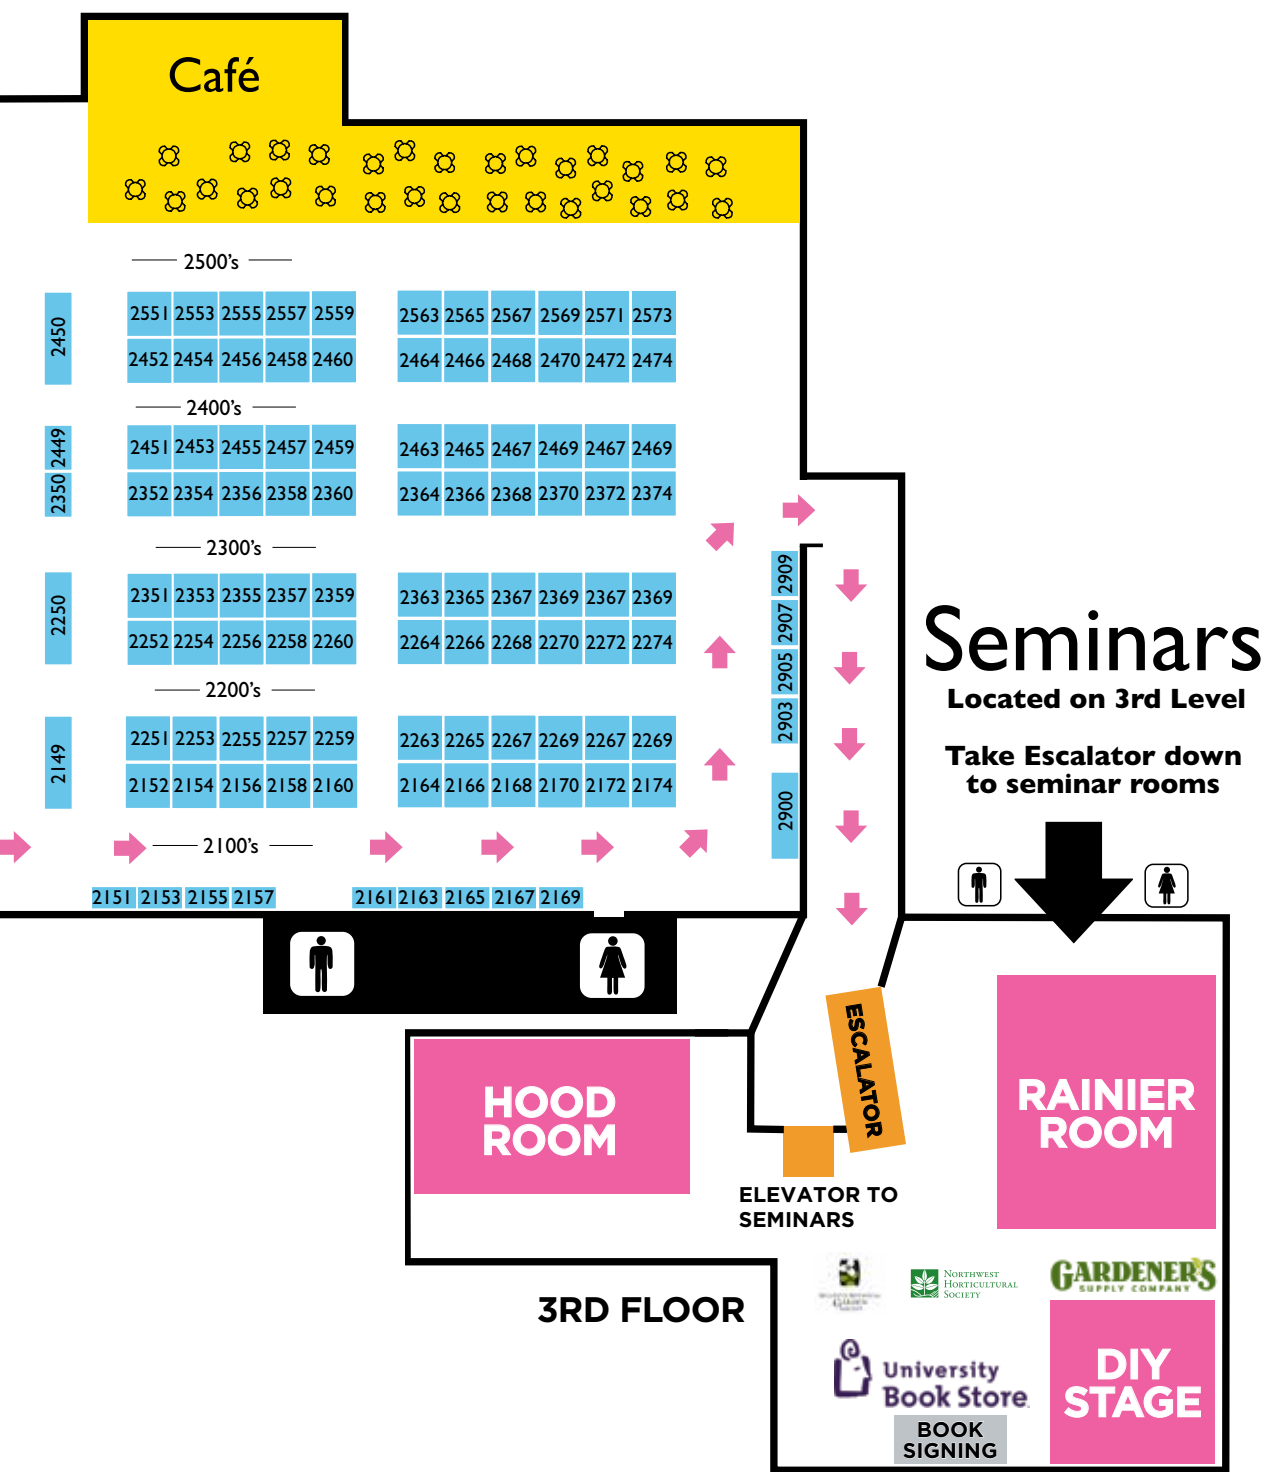

EXHIBITOR LIST

3D WOOD MAPS - BELLA MAPS	2149	CINNABAR VALLEY FARMS	2304	FOREVER STICKY	2255
A STONE'S THROW JEWELRY	118	COAT DE FLEUR	316	FOUND AND FORAGED FIBERS	1108
ABRAXAS CROW CO.	1214	CONSCIOUS BY KALI	711	FTS EXCAVATION	2621
ACE OF SPADES GARDEN ART	1016	CONSERVATION TREE CARE	2163	FULL CIRCLE	2356
ACUPUNCTURE & WELLNESS CENTER	2455	COPPER MAIDEN WEATHERVANES	1113	FULL OLIVE	2627
ADVANCED SPA COVERS	2411	CORONA TOOLS	2726	GARDEN LIKE A GIRL	514
AGUIAR PAVERS, LLC	811	CRAIG GOODWIN PHOTOGRAPHY	301	GARDENER'S KIT	2311
ALBERT L. (PUNKT) INC.	607	CREO JEWELRY & DESIGN	1105	GARDENIA GARDENS AND DESIGN	2421
ALPENGLOW COCKTAIL COMPANY	2371	CRESCENT GARDEN	2732	GEOMETRIC FOREST WOODWORKING	415
ALPINE GARDENS	2218	CRITTERFENCE GARDEN FENCE	2553	GERALD ARRINGTON STONWARE CERAMICS	710
AMANDA SARAH METALS	1206	CRYSTALYN KAE ACCESSORIES	114	GLIMMER AND GROW	1115
AMERICAN BAMBOO CO.	2326	CURB APPEAL	2110	GOOD COMPANY	1106
AMERICAN BAMBOO SOCIETY	2718	CUTCO CUTLERY	2258	GRC PRIME BATH	2310
ANDY'S ORCHIDS INC.	2134	DAHLIA BARN	2222	GREAT PLANT PICKS	2164
ANTHONY JAMIESON DESIGNS	402	DAN'S DAHLIAS	2148	GREENMAN STONE LTD	502
APPLE COX DESIGN	1414	DEEP HARVEST FARM	2348	GUSTOBLLENDE	120
AQUARIUM ZEN LLC	2543	DEERBUSTERS FENCE	2170	HANGLOOSE HAMMOCK COMPANY, LLC	511
ARDOUR SISTERZ CANDLE	414	DEPARTMENT OF LABOR & INDUSTRIES	2716	HAPPY PANTS FURNITURE	913
AROMA ART	2832	DETAILS HOME & GARDEN	2211	HARDY PLANT SOCIETY OF WASHINGTON	2605
ASIA PACIFIC GARDENING, INC.	617	DEW VIOLET LLC	2333	HARLEY EXTERIORS INC.	2265
AUTHENTIC HEMP COMPANY	808	DIANE CULHANE ART	1402	HARTLEY BOTANIC	708
AUTOMATED GATES & EQUIPMENT	509	DOUG ROY - PAPERCARVER	1207	HAWAIIAN MOON	2370
AVALOVE	1408	DRIFTWOOD SCULPTOR MOLLY OMANN	1418	HEALING STONE FOUNDRY	217
AWNINGS BY DESIGN NW	523	DS JOHNSON ENTERPRISES	2169, 2167	HERITAGE PORTABLE BUILDING LLC	2127
BACK PORCH POTS	2155	DTG RECYCLE	2644	HIGHWAY 9	2802
BAD BIRDIE BLOOMS	2835	EASTSIDE TREE WORKS	2351	HOLMQUIST HAZELNUT ORCHARDS, LLC	2152
BAMBOO IS BETTER	2464	EDEN & EBB	213	HONEST WEAR	1109
BARTLETT TREE EXPERTS	804	ELEGANT GARDEN DESIGN	812	HORIZONS / IRONWOOD TOOL CO.	612, 616
BAYSIDE TREASURES	1005	ELEVATED CREATIONS	713	HORTICULTURAL INSTITUTE OF S. CA	520, 619
BEDROCK INDUSTRIES	121	ELI'S PAVER PATIOS	2536	HUDSON RIVER INLAY	915
BEES IN THE BURBS	2528	EMERALD CITY ORCHIDS	2228	IAN ELY GALLERY	702
BELLEVUE BOTANICAL GARDEN SOCIETY	TCC2	ERICA HALLIMAN CREATIONS	318	IKEBANA INTL SEATTLE CH. 19 SKYBRIDGE LOBBY	
BENT PRODUCTIONS	1303	ERIK SWENSON WOODWORKS	1008	INSIDE OUT	501
BIOBURST 'N GROW	2410	ESPOMA ORGANIC	2117	IRONMAN ORNAMENTAL LLC	712
BLACKWATERS METAL	2824	ESSANCE	2151	ITALIAN LINEN STORE	208
BLUE KETTLE BOOKS	2724	EVER POLLEN PRINT SHOP - SHOW		J AND I DESIGN	718
BLUE WATER POTTERY	108	MERCHANDISE	101	JACUZZI BATH REMODEL	2509
BORGIL ENTERPRISES	2402	EVERGREEN HOME EXTERIORS	2404, 2457	JAMIE SLYE HAT + ACCESSORIES	211
BRIMMA SOLAR	2259	EVERGREEN SOFTUB & SAUNA CO.	2452	JAN SCHULTZ DESIGNS LLC	1218
BRULE ILLUSTRATIONS	1002	EXACO TRADING CO.	2618	JARN CO. FLOWERS - FRESH FLOWERS	ATRIUM
BURKLAND GARDENS	2517	FAINA LUXURY LEATHER	2625	LOBBY, SKYBRIDGE	
CALL 811 BEFORE YOU DIG	2714	FAIRVIEW LAKE STUDIOS	302	JENNA BRECHBIEL WATERCOLOR	510
CAMANO ISLAND COFFEE ROASTERS	2460	FARM FRESH NORTHWEST	2175	JENNY WALKER JEWELRY	104
CARAMIA'S COLLECTION	218	FERN GROTTTO	2448	JEWELRY BY VIKI INC.	1014
CASCADE WATER ALLIANCE	2702	FERN IN THE FOREST	1412	JLB INVESTMENTS- HI DOW	2368
CAVE FISH STUDIOS	965	FINCHES AND FRIENDS	407	JLW DESIGNS	305
CEDAR GROVE COMPOSTING, INC.	611	FIND YOUR CENTER	2828	JOACHIM MCMILLAN ARTIST	1010
CHAMPION WINDOWS	2504	FIRESIDE HOME SOLUTIONS	2630	JUDY BRANDON JEWELRY	504
CHARLEY'S GREENHOUSE & GARDEN	201	FIVE STAR PICKLES & SAUSAGE	2401	JULIA'S GOOD MEDICINE	2306
CHEYDPLANTLADY	2705	FLOOD CLOTHING	1118	JULIE MARCELIA FINE ART	1003
CHIHULY GARDEN AND GLASS	2269	FLORÉ PLANTS	2318	JUNGLE CAT PLANT SHOP	2617
CHIRO ONE WELLNESS CENTER	2405	FLOWER BULB MANIA!	2244	JWT GNOME	306
CHRISTIANSON'S NURSERY		FLOWING SHINE	2816	KABATY COFFEE	2812
& GREENHOUSE	2126	FOREST GREEN ENTERPRISES	1305	KAMM CREEK CREATIONS	959