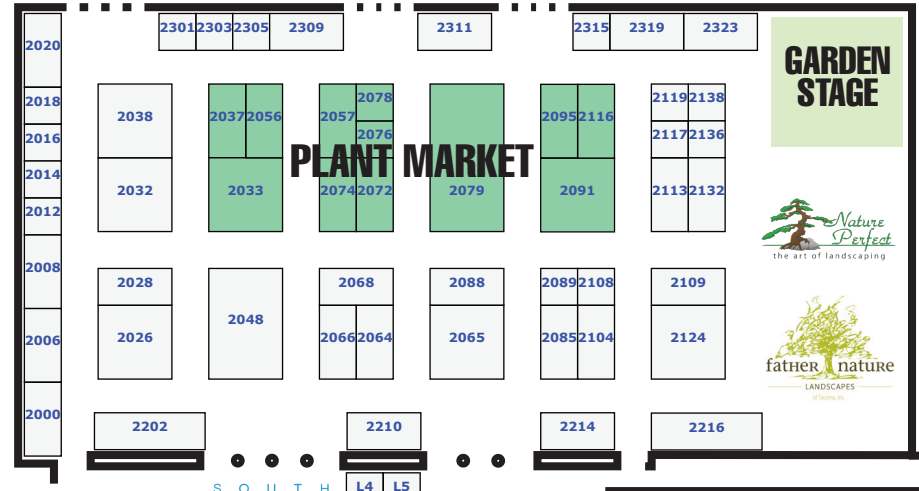

SHOW MAP & EXHIBITOR LIST

EXHIBITION HALL

See Celebrity Home Renovation Expert Bryan Baumlmer on stage Friday, January 31st and Saturday, February 1st, at 1:00pm. He'll be sharing his home renovation expertise!

Scan the QR code to see view the full stage schedule on your mobile device.

TACOMA HOME + GARDEN SHOW

SHOW HOURS

- Thursday, January 30: 11 am – 7 pm
- Friday, January 31: 11 am – 7 pm
- Saturday, February 1: 11 am – 7 pm
- Sunday, February 2: 11 am – 5 pm