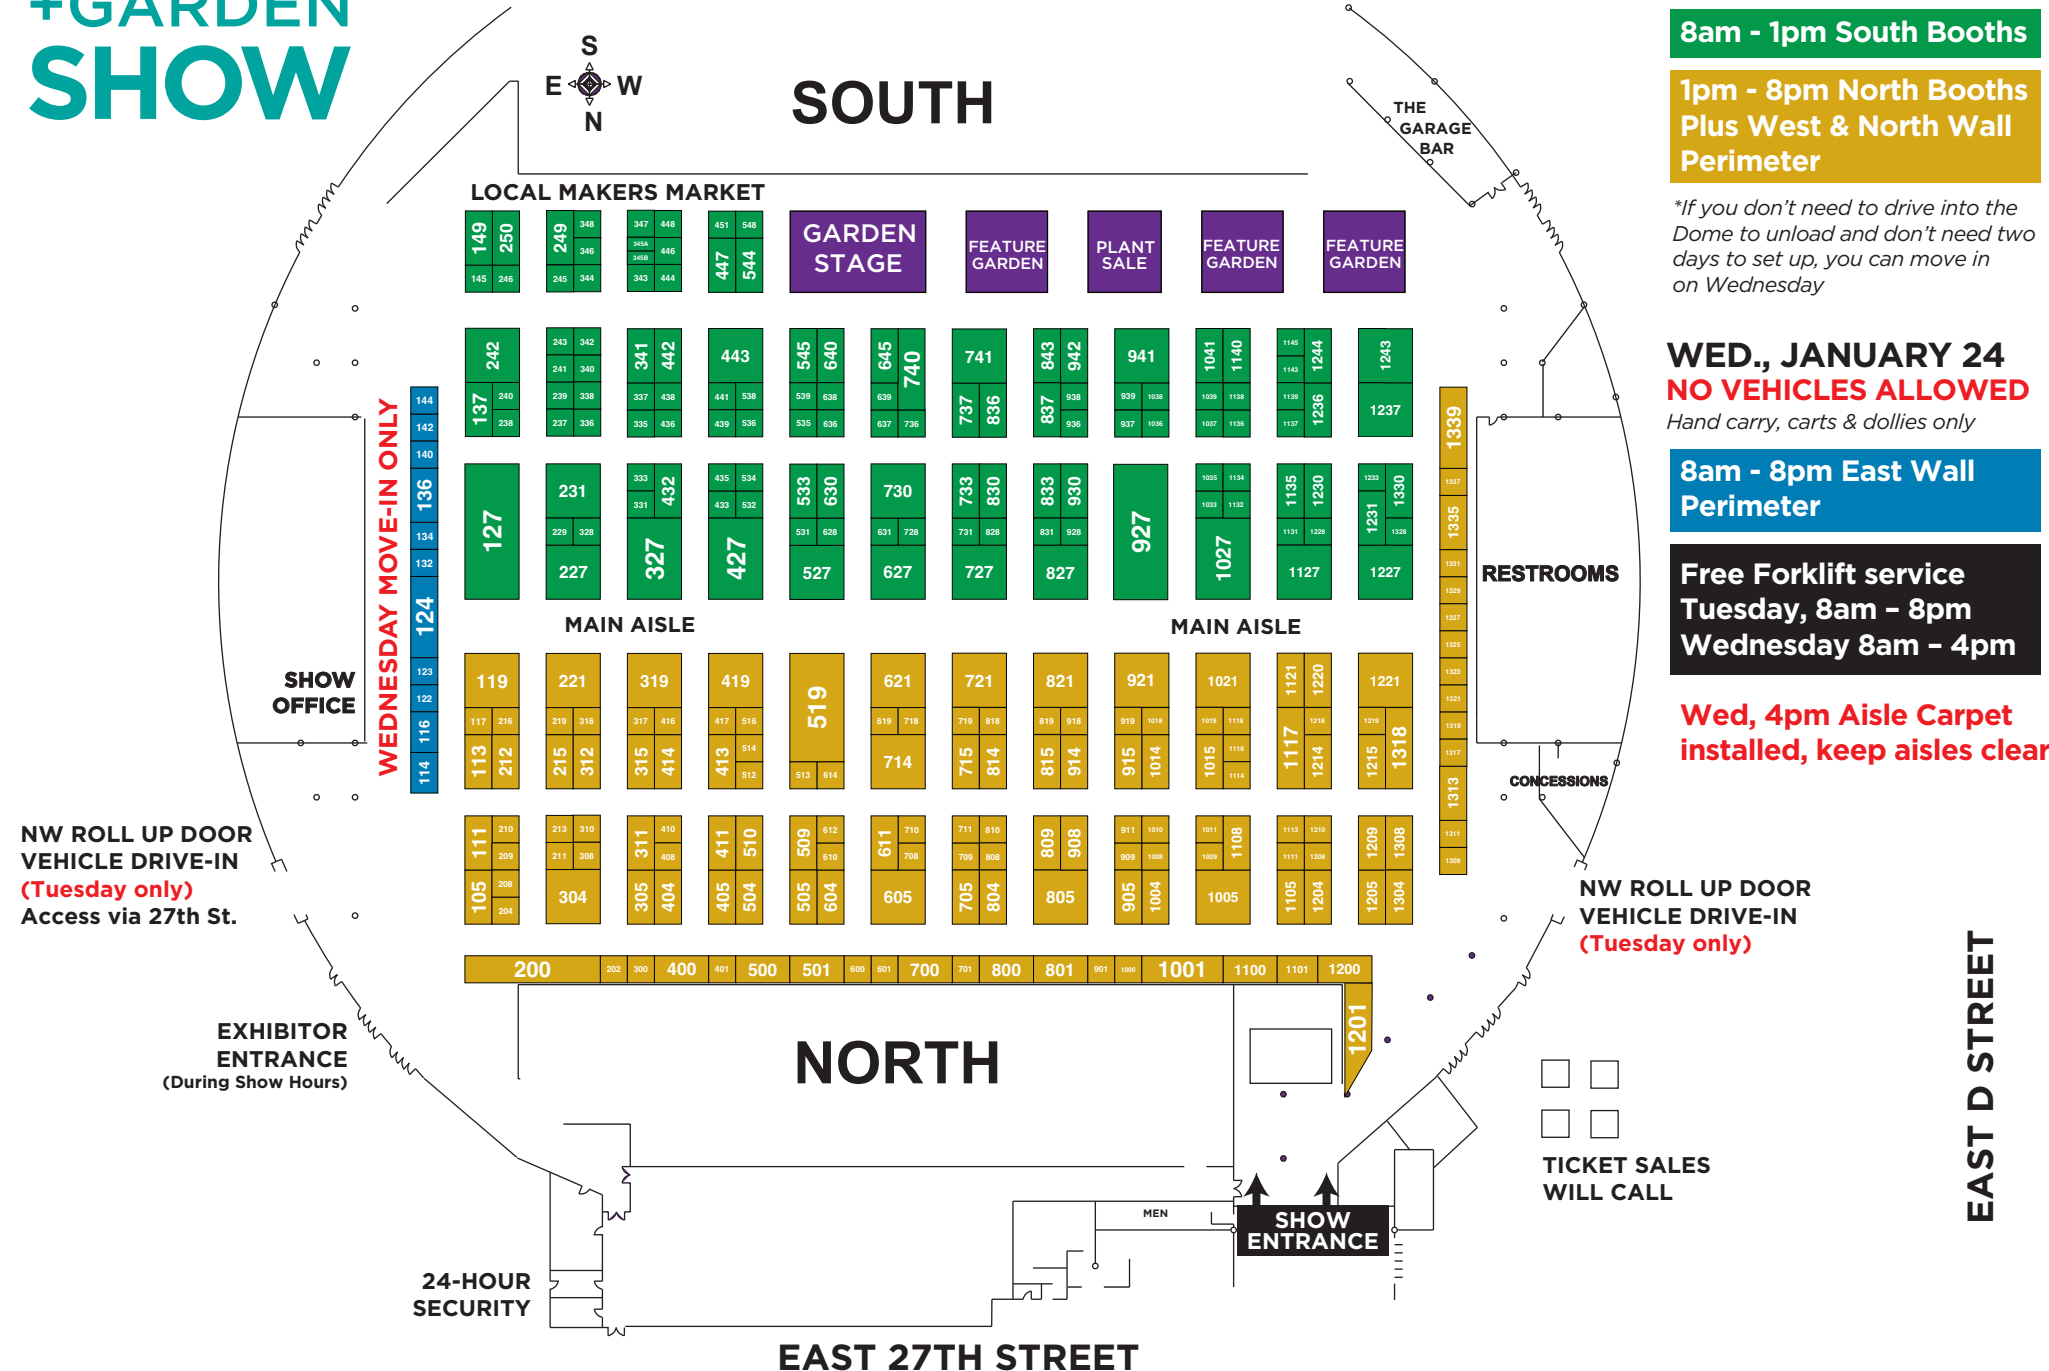

# MOVE-IN TIMES

**TUES., JANUARY 23**  
**VEHICLE DRIVE-IN\***

**8am - 1pm South Booths**

**1pm - 8pm North Booths**  
**Plus West & North Wall Perimeter**

*\*If you don't need to drive into the Dome to unload and don't need two days to set up, you can move in on Wednesday*

**WED., JANUARY 24**  
**NO VEHICLES ALLOWED**

*Hand carry, carts & dollies only*

**8am - 8pm East Wall Perimeter**

**Free Forklift service**  
**Tuesday, 8am - 8pm**  
**Wednesday 8am - 4pm**

**Wed, 4pm Aisle Carpet installed, keep aisles clear**

**WEDNESDAY MOVE-IN ONLY**

**SHOW OFFICE**

**NW ROLL UP DOOR VEHICLE DRIVE-IN (Tuesday only)**  
Access via 27th St.

**EXHIBITOR ENTRANCE (During Show Hours)**

**24-HOUR SECURITY**

**NORTH**

**EAST 27TH STREET**

THE GARAGE BAR

**RESTROOMS**

**CONCESSIONS**

**NW ROLL UP DOOR VEHICLE DRIVE-IN (Tuesday only)**

**TICKET SALES WILL CALL**

**EAST D STREET**