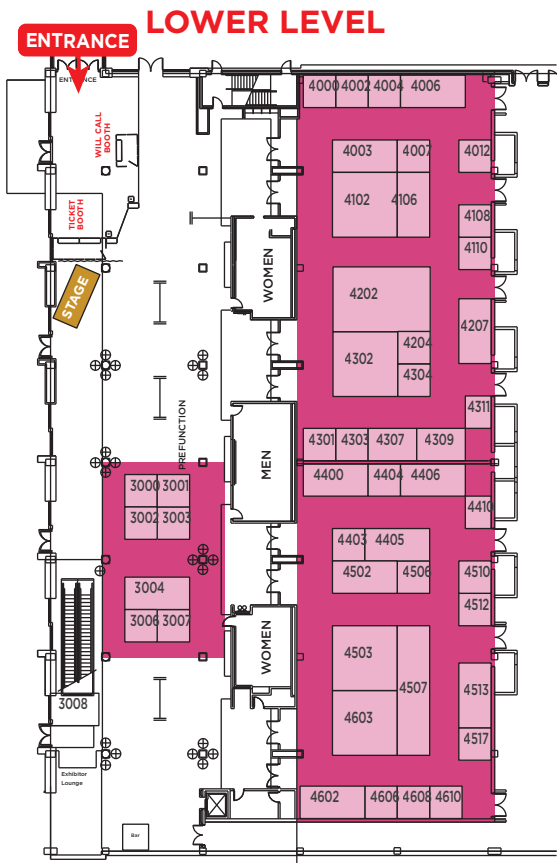

# MOVE-IN SCHEDULE

*Holiday*

**BOUTIQUE**

**NOV. 16-19, 2023**

Overland Park Conv. Ctr.

- TUE 8 a.m. - 2 p.m.
- TUE 2 p.m. - 7 p.m.
- WED 8 a.m. - 2 p.m.
- WED 2 p.m. - 7 p.m.

[KCHolidayBoutique.com](http://KCHolidayBoutique.com)

MARKETPLACE | **EVENTS**