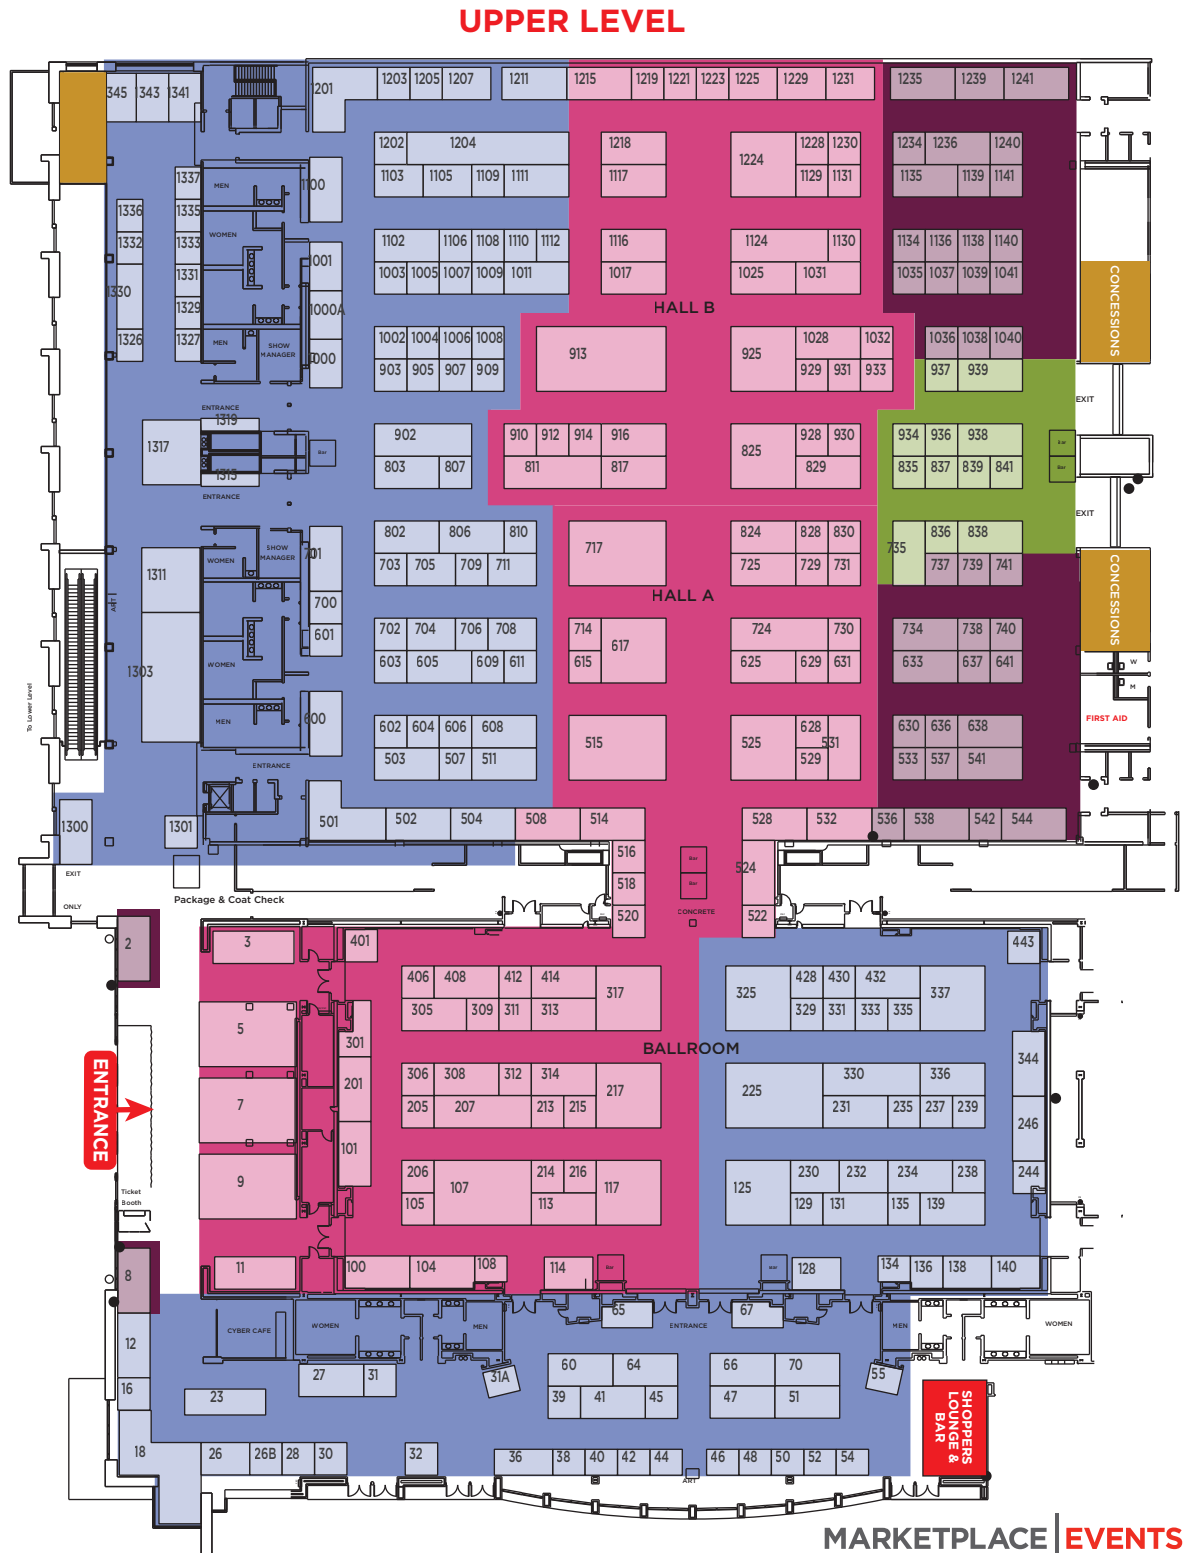

# MOVE-IN SCHEDULE

*Holiday*

**BOUTIQUE**

**NOV. 16-19, 2023**

Overland Park Conv. Ctr.

- TUE 8 a.m. - 2 p.m.
- TUE 2 p.m. - 7 p.m.
- WED 8 a.m. - 2 p.m.
- WED 2 p.m. - 7 p.m.

[KCHolidayBoutique.com](http://KCHolidayBoutique.com)

MARKETPLACE | **EVENTS**