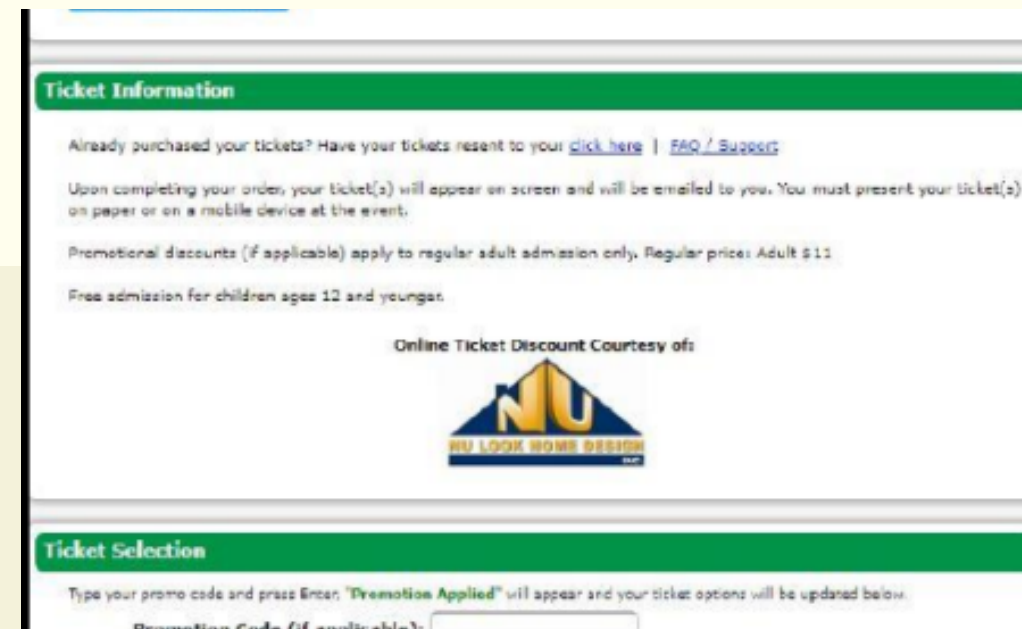

Kid's Zone/Activity

Branding Opportunities

Stand out in a crowded category!

Official Product Sponsor

Online Ticket Discount Sponsor

Day Sponsor

Traffic Drivers

Website Banner Ad	\$449
2 Floor Decals	\$325
Bold Show Guide Listing Logo/Coupon on Online Tickets	\$200 \$650
Promotion Contest	\$1000
Visit Stamp Win + \$250 Prize	\$400