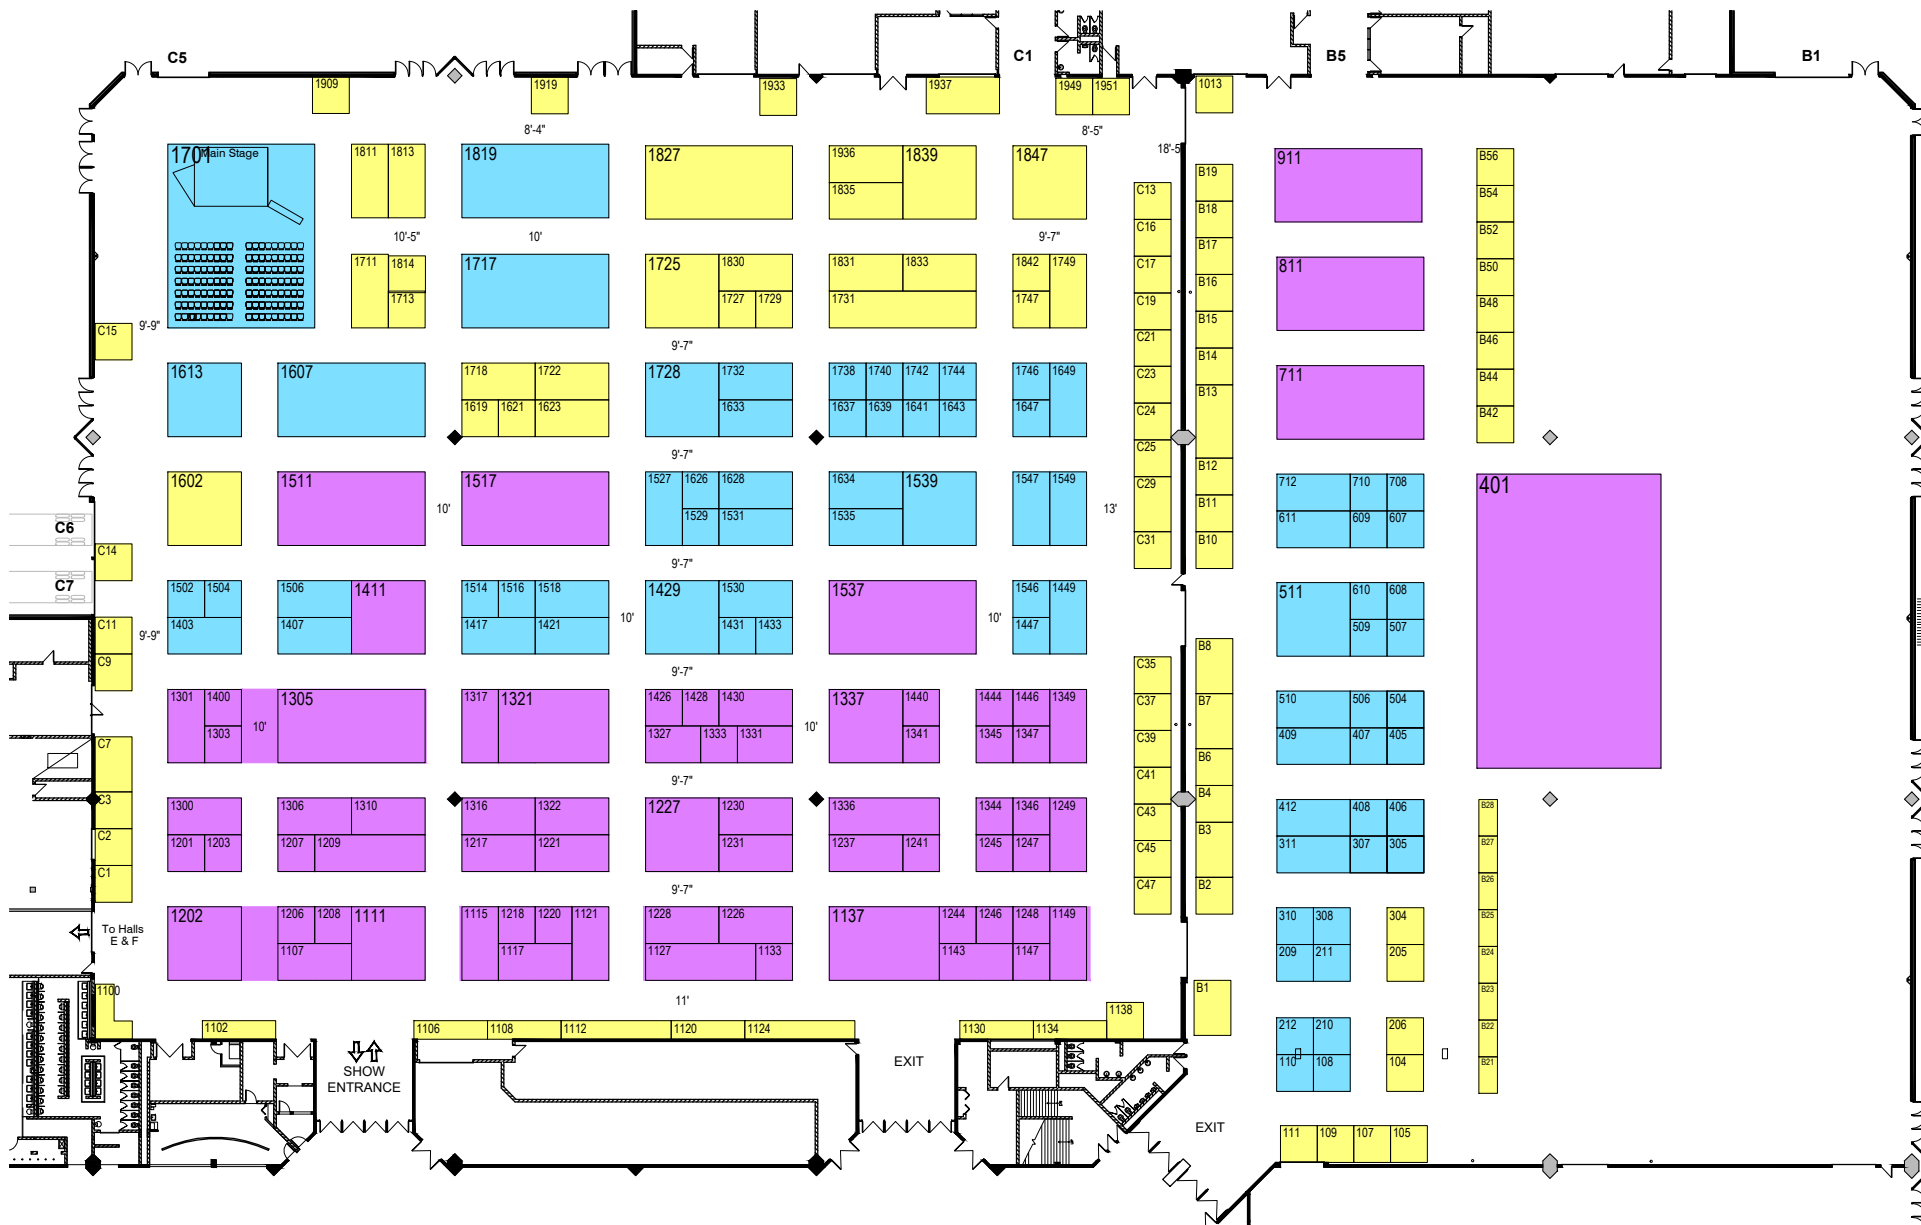

2024 Edmonton Renovation Show

- JAN 24 8AM-1PM
- JAN 24 1PM-8PM
- JAN 25 8AM-6PM

***please note that all freight and equipment must be out of the aisles by 4PM on Thursday, January 25 for the installation of aisle carpet.**