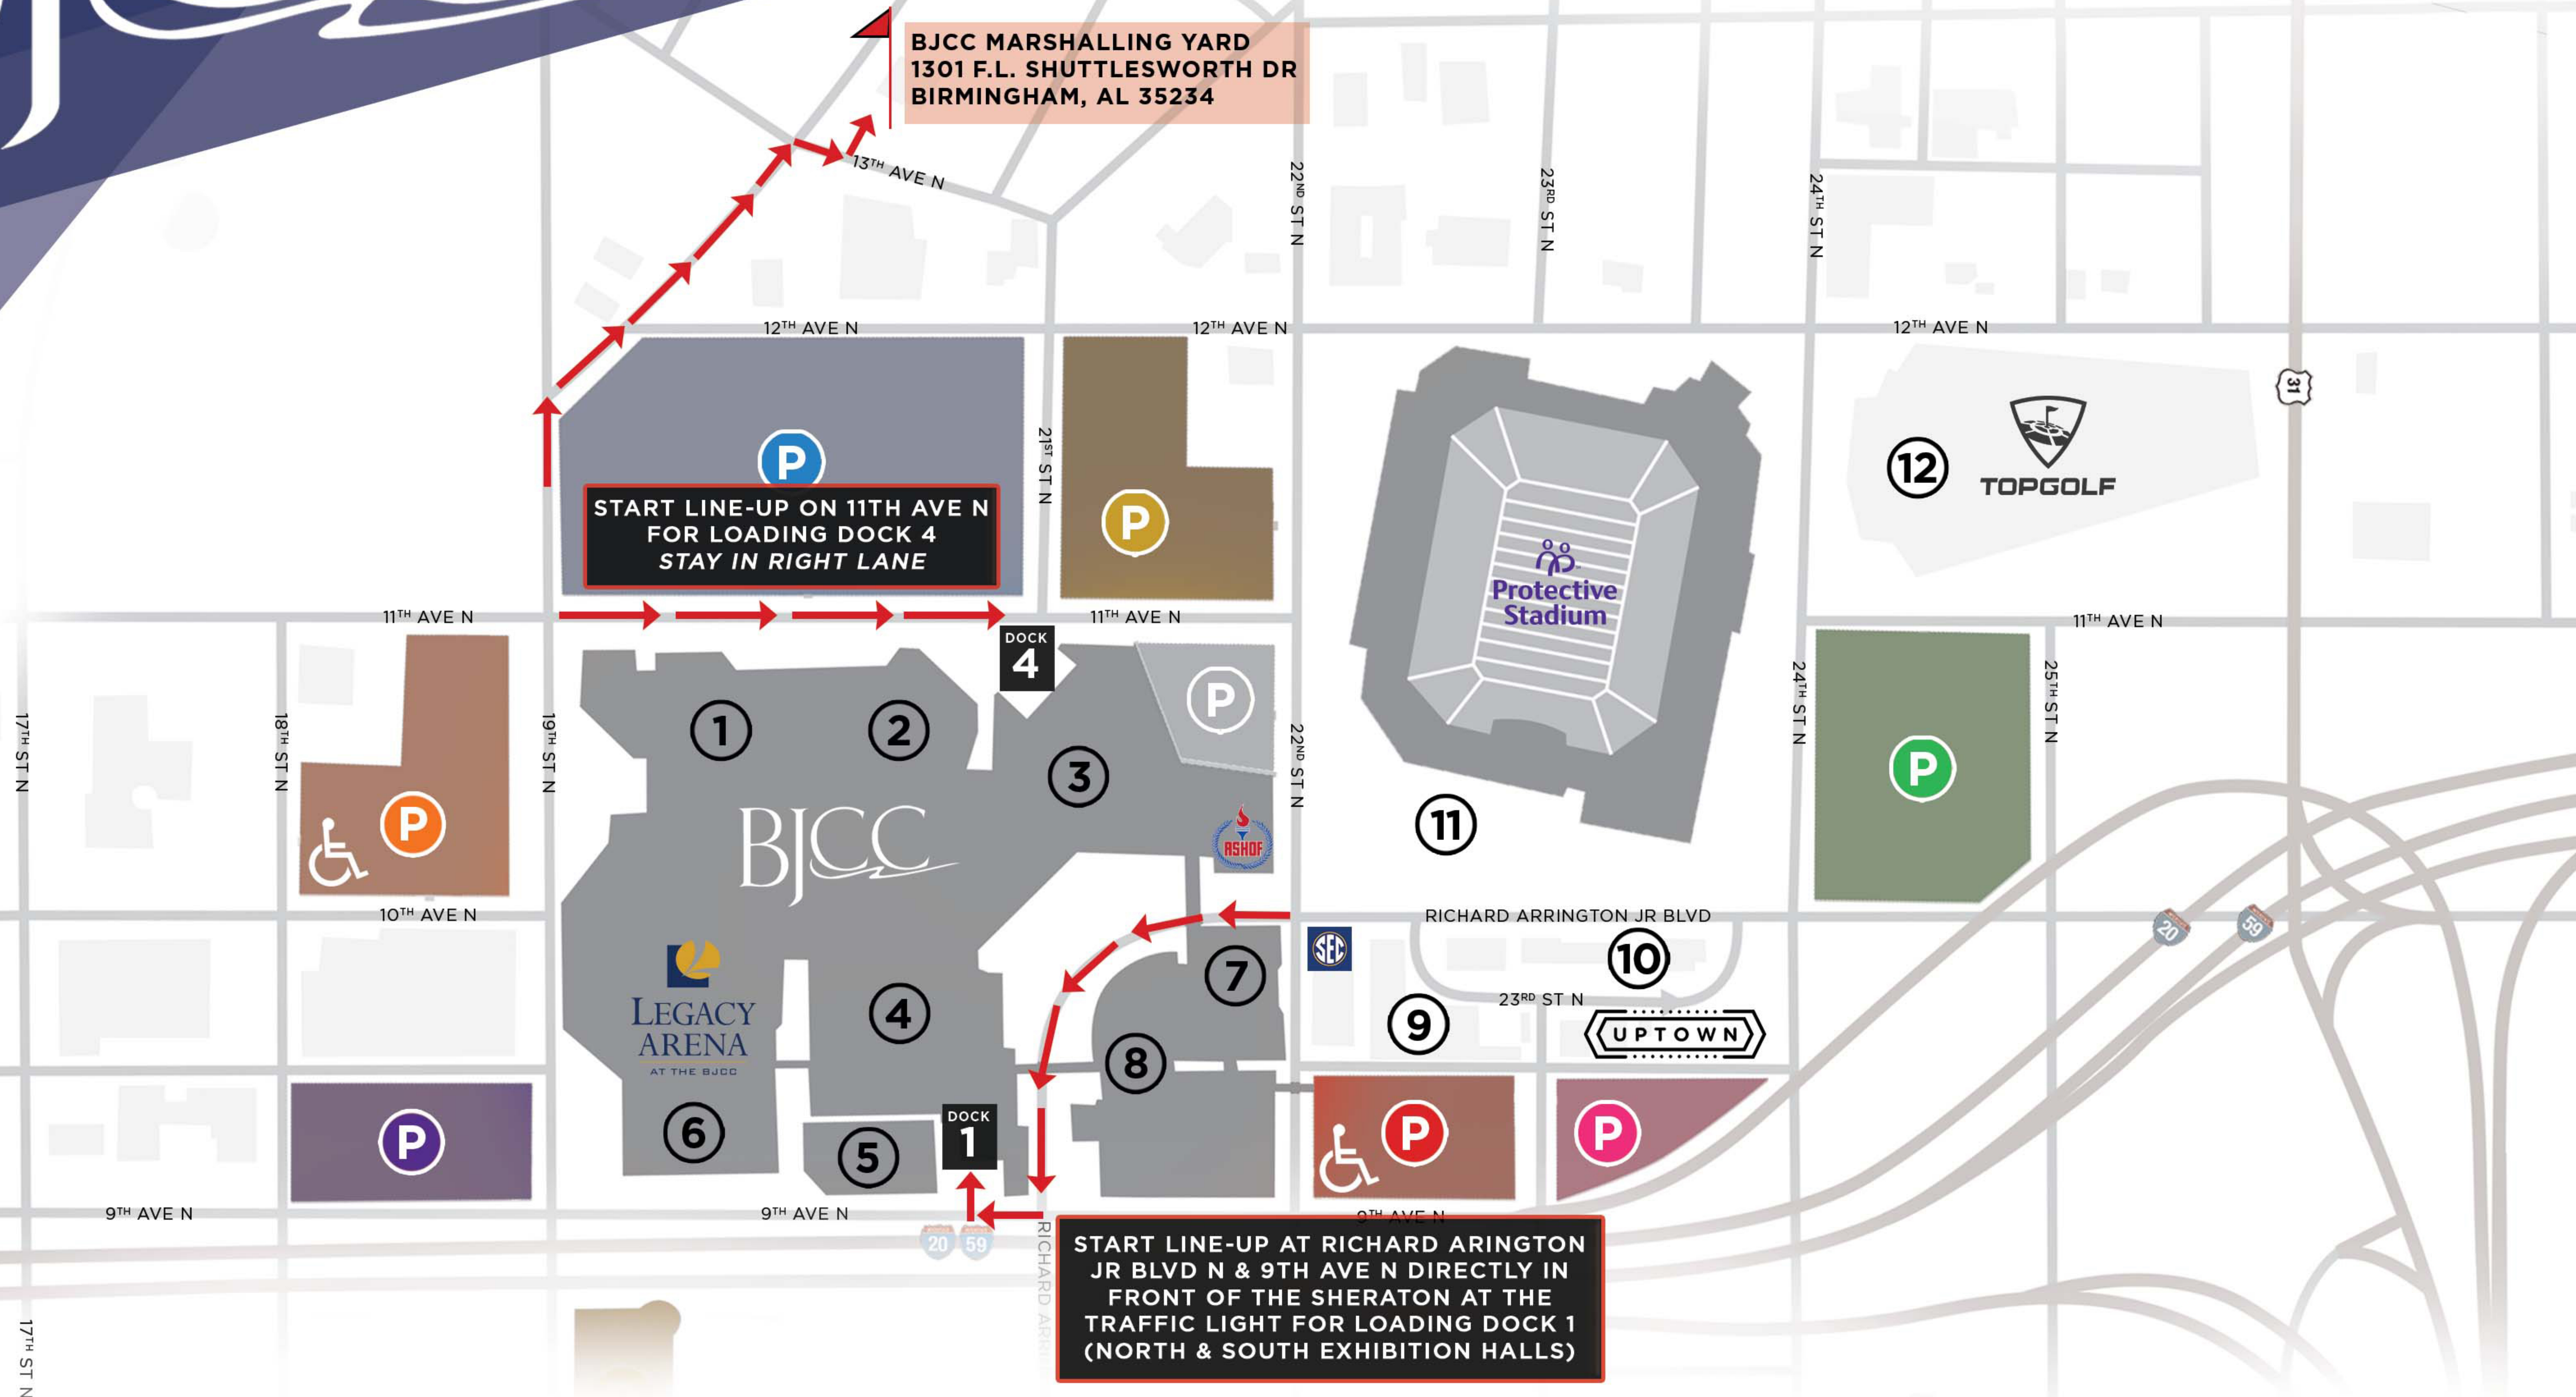

BJCC

P RED GARAGE
917 22ND ST N
1400 SPACES

P ORANGE LOT
1000 19TH ST N
PREMIER PARKING
380 SPACES

P BOUTWELL GARAGE
801 19TH ST N
1400 SPACES

P GREEN LOT
2478 11TH AVE N
400 SPACES

P BLUE GARAGE
2000 11TH AVE N
1800 SPACES

P PURPLE LOT
930 19TH ST N
180 SPACES

P PINK LOT
973 23RD ST N
90 SPACES
TESLA CHARGING

P SILVER GARAGE
1080 22ND ST N
330 SPACES

P GOLD LOT
2130 11TH AVE N
120 SPACES

- ① THEATRE
- ② CONCERT HALL
- ③ EAST EXHIBITION HALL*
- ④ NORTH EXHIBITION HALL*
- ⑤ SOUTH EXHIBITION HALL*
- ⑥ LEGACY ARENA & CENTRAL TICKET OFFICE

- ⑦ FORUM BUILDING
- ⑧ SHERATON HOTEL & BIRMINGHAM BALLROOM
- ⑨ THE WESTIN BIRMINGHAM
- ⑩ UPTOWN BIRMINGHAM
- ⑪ PROTECTIVE STADIUM
- ⑫ TOPGOLF

*MEETING HALLS LOCATED HERE